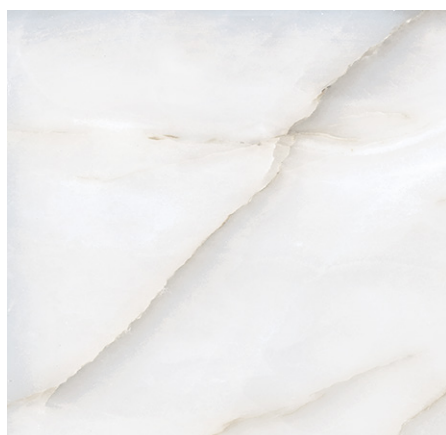

Oceana Onyx

Porcelain

URBAN
COAST TILE

White

Corporate Headquarters & Distribution Center
405 E. Marsh Ln, Suite 3, Wilmington, DE 19804
urbancoasttile.com

Contact Us:
info@urbancoasttile.com
888-728-8453