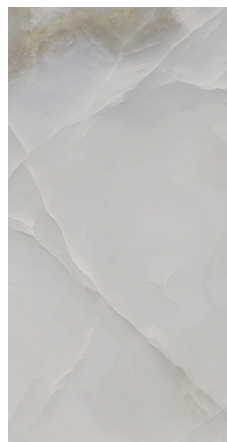

Oceana Onyx

Porcelain

URBAN
COAST TILE

Corporate Headquarters & Distribution Center
405 E. Marsh Ln, Suite 3, Wilmington, DE 19804
urbancoasttile.com

Contact Us:
info@urbancoasttile.com
888-728-8453