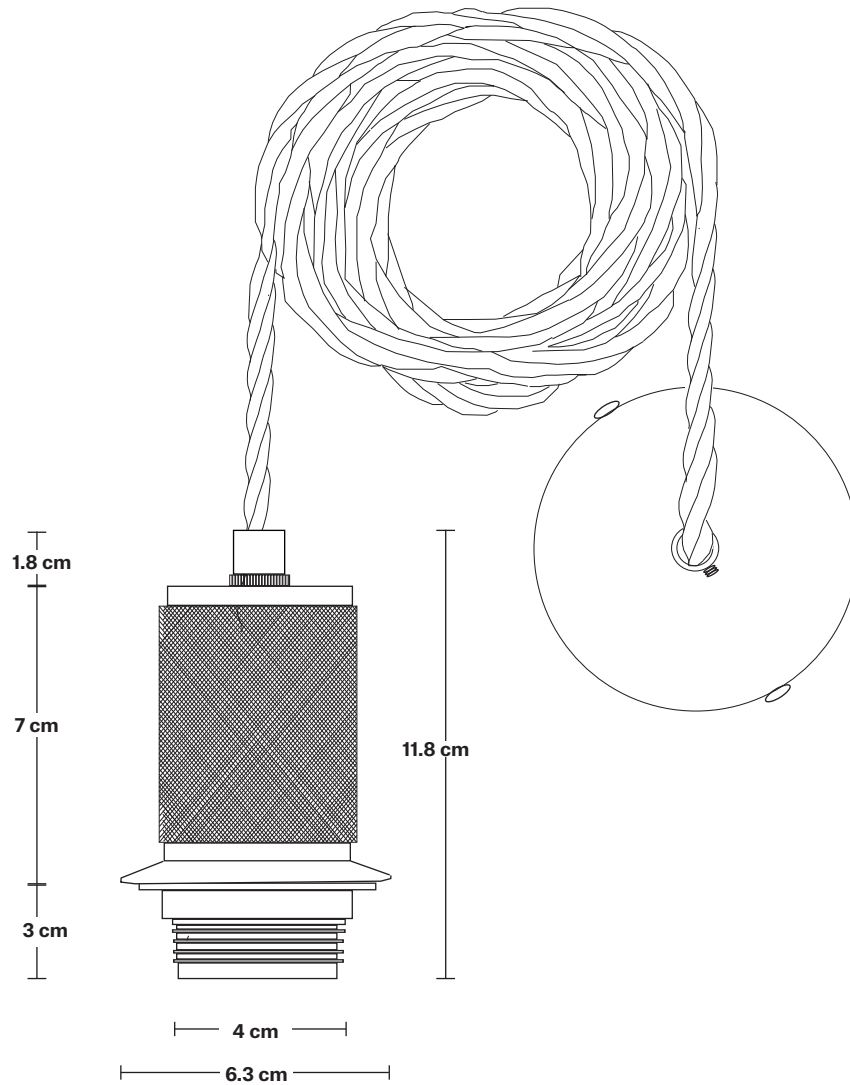

Shade Height: 10 cm / 4"

Holder Diameter: 6.3 cm / 2.5"

Holder Height: 11.8 cm / 4.3"

Ceiling Rose Diameter: 8 cm / 3.1"

Ceiling Rose Height: 2 cm / 0.8"

INDUSTVILLE

Knurled Edison Cord Set ES E27 Bulb Holder - Ring & Fabric Flex

Bulb Required: Standard screw (E27) fitting, max 40W.

Weight: 0.3 kg

INFORMATION

Product Code: KN-ECS

Finishes: Brass, Pewter, Black.

Ready to be installed, installation required.

Wall mount screws not included.

Ceiling Rose Height: 2 cm / 0.8"

Dome - 8 Inch

SPECIFICATIONS

We meet all UK and EU lighting and safety regulations.

Our products are hand finished to ensure an authentic vintage look and therefore they may vary slightly from those shown in the images.

Weight: 0.4 kg

INFORMATION

Product Code: D8-SO

Finishes: Brass, Pewter, Copper, Copper & Pewter, Brass & Pewter.

DIMENSIONS

H: 10 cm x **W:** 20 cm x **D:** 20 cm

Shade Diameter: 20 cm / 8"

Shade Height: 10 cm / 4"