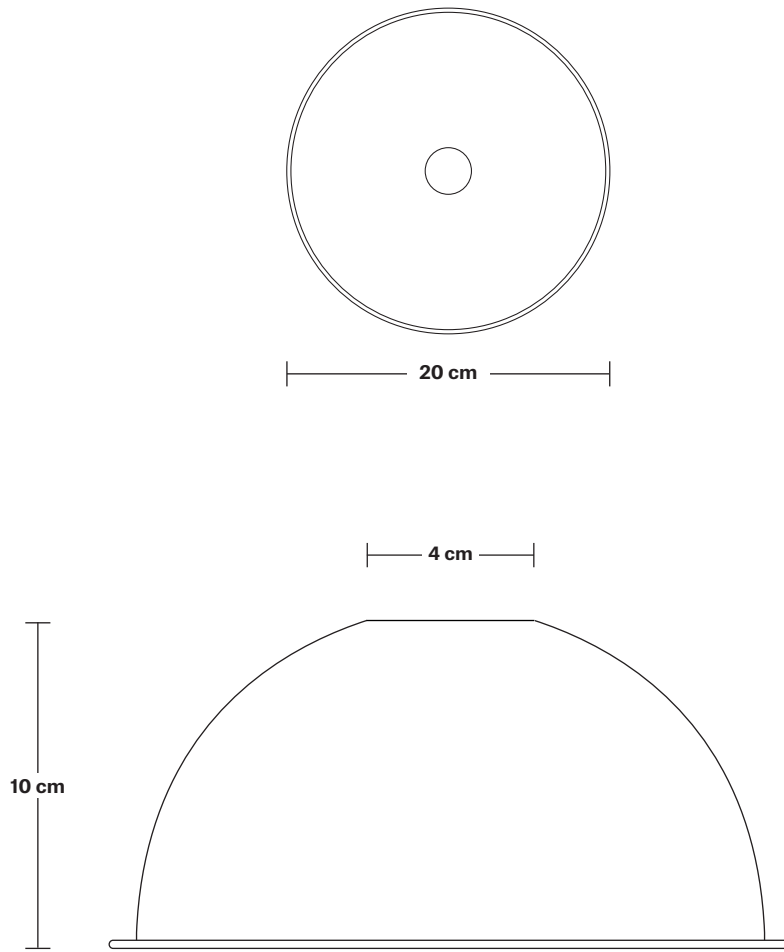

Shade Height: 10 cm / 4"

Holder Diameter: 6.3 cm / 2.5"

Holder Height: 11.8 cm / 4.3"

Ceiling Rose Diameter: 8 cm / 3.1"

Ceiling Rose Height: 2 cm / 0.8"

INDUSTVILLE

Knurled Edison Cord Set ES E27 Bulb Holder - Ring & Fabric Flex

Flex: 1m Black Twisted Fabric Flex.

Ceiling Rose: Brass, Pewter, Black.

DIMENSIONS

H: 11.1 cm x **W:** 6.3 cm x **D:** 6.3 cm

Bulb Holder Diameter: 6.3 cm / 2.5"

Bulb Holder Height: 11.8 cm / 4.3"

Ceiling Rose Diameter: 8 cm / 3.1"

Ceiling Rose Height: 2 cm / 0.8"

Dome - 8 Inch

SPECIFICATIONS

We meet all UK and EU lighting and safety regulations.

Our products are hand finished to ensure an authentic vintage look and therefore they may vary slightly from those shown in the images.

Weight: 0.4 kg

INFORMATION

Product Code: D8-SO

Finishes: Brass, Pewter, Copper, Copper & Pewter, Brass & Pewter.

DIMENSIONS

H: 10 cm x **W:** 20 cm x **D:** 20 cm

Shade Diameter: 20 cm / 8"

Shade Height: 10 cm / 4"