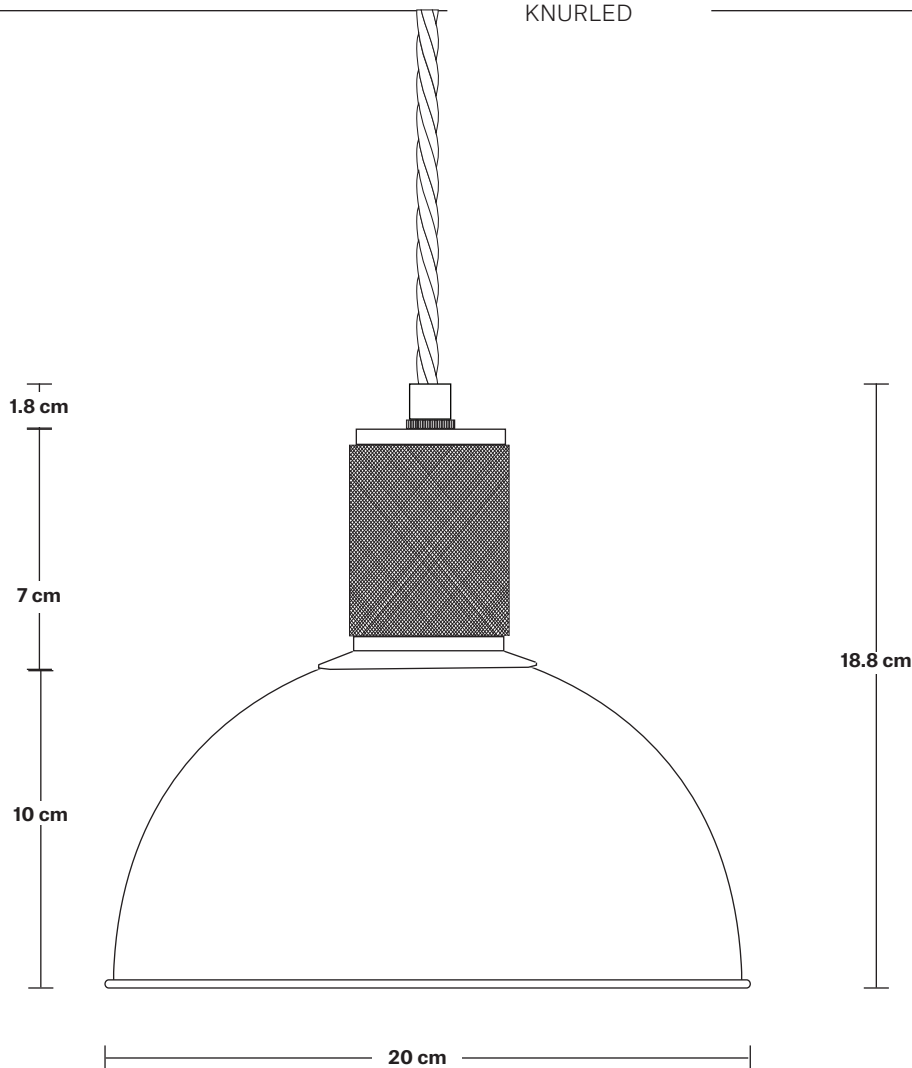

KNURLED

Knurled Dome Pendant Light - 8 Inch

SPECIFICATIONS

We meet all UK and EU lighting and safety regulations.

Our products are hand finished to ensure an authentic vintage look and therefore they may vary slightly from those shown in the images.

Bulb Required: Standard screw (E27) fitting, max 40W.

Shade Weight: 0.4 kg

Holder Weight: 0.3 kg

Maximum Weight: 0.7 kg

INFORMATION

Product Code: KN-DP8

Finishes: Brass, Pewter, Copper, Pewter & Copper, Pewter & Brass, Black.

Ready to be installed, installation required.

Wall mount screws not included.

Flex: 1m Black Twisted Fabric Flex.

Holder Finishes: Brass, Pewter, Black.

DIMENSIONS

H: 18.3 cm x **W:** 20 cm x **D:** 20 cm

Shade Diameter: 20 cm / 8"

Shade Height: 10 cm / 4"

Holder Diameter: 6.3 cm / 2.5"

Holder Height: 11.8 cm / 4.3"

Ceiling Rose Diameter: 8 cm / 3.1"

Ceiling Rose Height: 2 cm / 0.8"

INDUSTVILLE