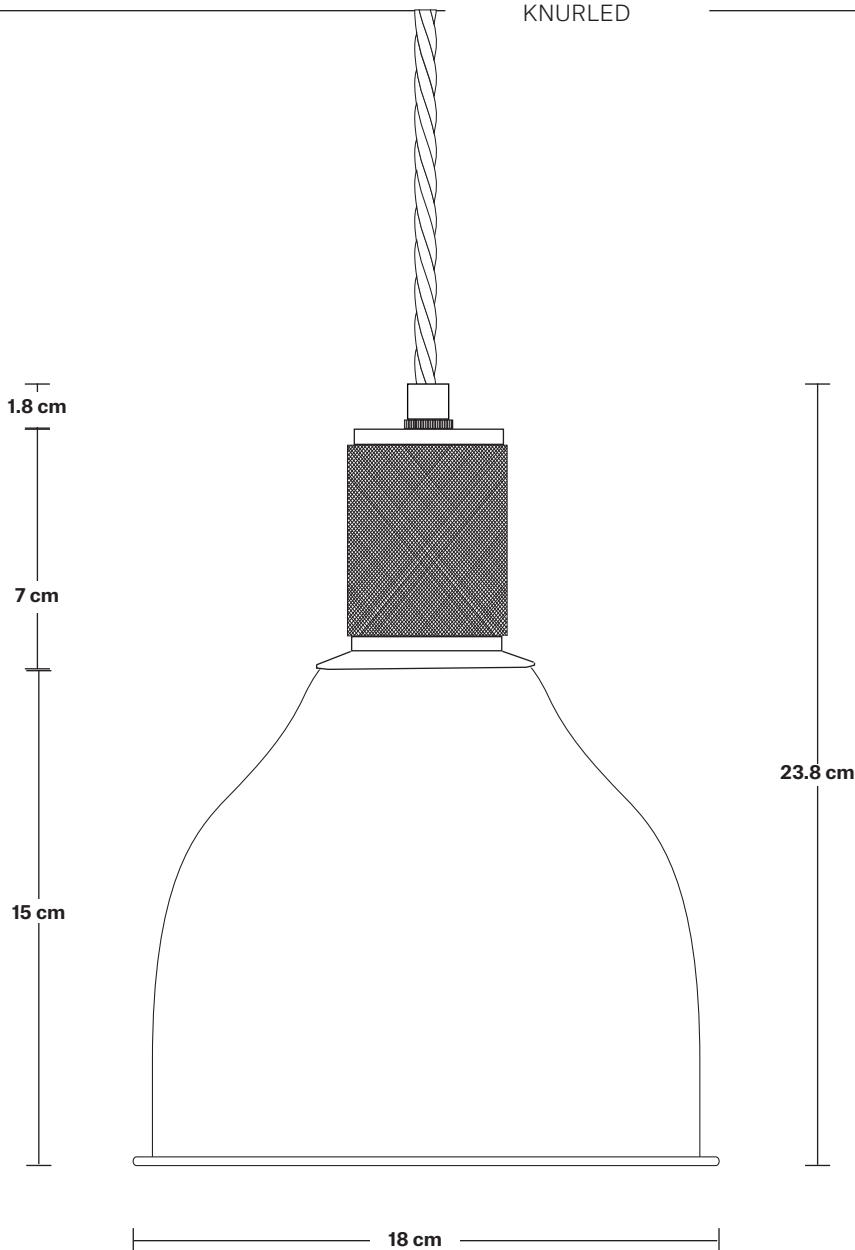

KNURLED

Knurled Cone Pendant Light - 7 Inch

SPECIFICATIONS

We meet all UK and EU lighting and safety regulations.

Our products are hand finished to ensure an authentic vintage look and therefore they may vary slightly from those shown in the images.

Bulb Required: Standard screw (E27) fitting, max 40W.

Shade Weight: 0.35 kg

Holder Weight: 0.3 kg

Maximum Weight: 0.65 kg

INFORMATION

Product Code: KN-CP7

Finishes: Brass, Pewter, Copper, Black.

Ready to be installed, installation required.

Wall mount screws not included.

Flex: 1m Black Twisted Fabric Flex.

Holder Finishes: Brass, Pewter, Black.

DIMENSIONS

H: 23.4 cm x **W:** 18 cm x **D:** 18 cm

Shade Diameter: 18 cm / 7.1"

Shade Height: 15 cm / 5.9"

Holder Diameter: 6.3 cm / 2.5"

Holder Height: 11.8 cm / 4.3"

Ceiling Rose Diameter: 8 cm / 3.1"

Ceiling Rose Height: 2 cm / 0.8"

INDUSTVILLE