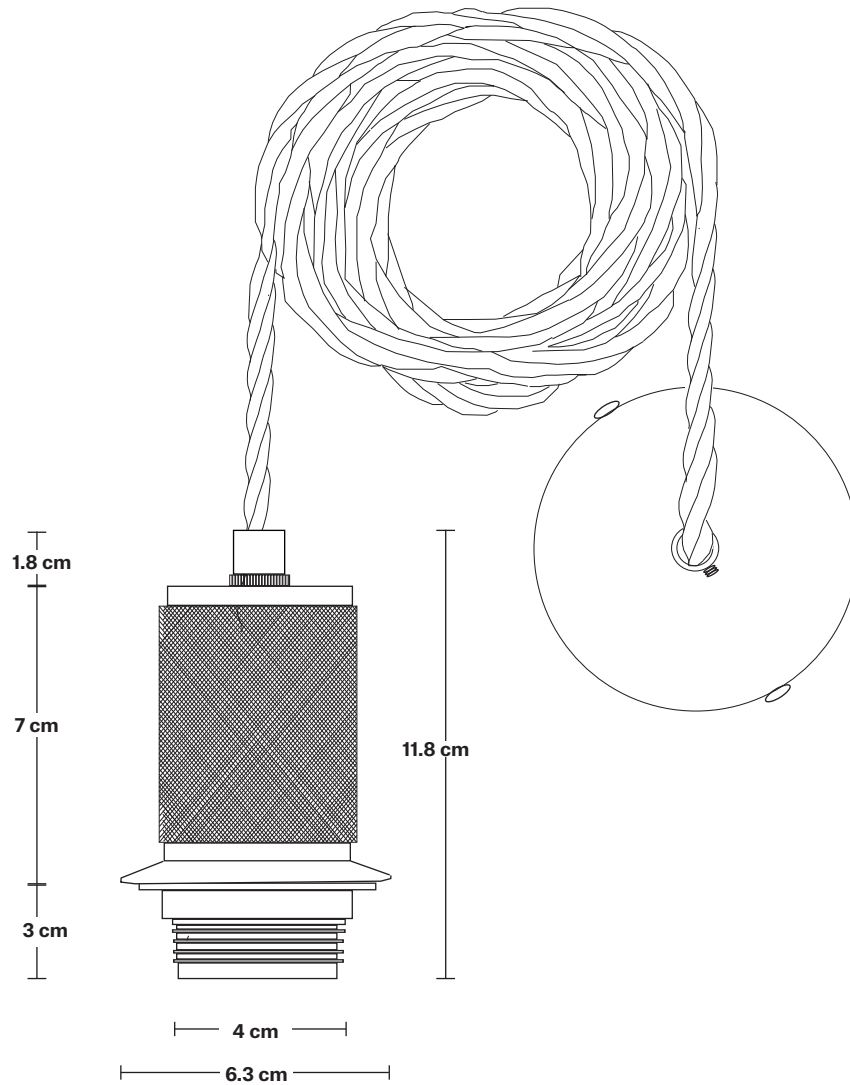

Bulb Required: Standard screw (E27) fitting, max 40W.

Shade Weight: 0.35 kg

Holder Weight: 0.3 kg

Maximum Weight: 0.65 kg

INFORMATION

Product Code: KN-CP7

Finishes: Brass, Pewter, Copper, Black.

Ready to be installed, installation required.

Holder Diameter: 6.3 cm / 2.5"

Holder Height: 11.8 cm / 4.3"

Ceiling Rose Diameter: 8 cm / 3.1"

Ceiling Rose Height: 2 cm / 0.8"

INDUSTVILLE

Knurled Edison Cord Set ES E27 Bulb Holder - Ring & Fabric Flex

SPECIFICATIONS

DIMENSIONS

H: 11.1 cm x **W:** 6.3 cm x **D:** 6.3 cm

Bulb Holder Diameter: 6.3 cm / 2.5"

Bulb Holder Height: 11.8 cm / 4.3"

Ceiling Rose Diameter: 8 cm / 3.1"

Ceiling Rose Height: 2 cm / 0.8"

18 cm

4 cm

Weight: 0.35 kg

INFORMATION

Product Code: C7-S0

Finishes: Brass, Pewter, Copper.

DIMENSIONS

H: 15 cm x **W:** 18 cm x **D:** 18 cm

Shade Diameter: 18 cm / 7"

Shade Height: 15 cm / 6.1"