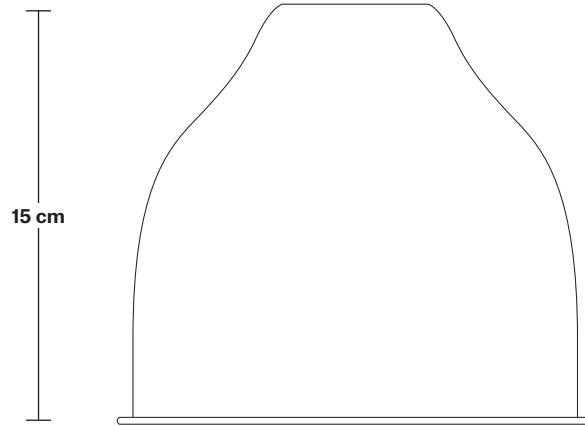

Holder Diameter: 6.3 cm / 2.5"

Holder Height: 11.8 cm / 4.3"

Ceiling Rose Diameter: 8 cm / 3.1"

Ceiling Rose Height: 2 cm / 0.8"

INDUSTVILLE

Knurled Edison Cord Set ES E27 Bulb Holder - Ring & Fabric Flex

SPECIFICATIONS

DIMENSIONS

H: 11.1 cm x **W:** 6.3 cm x **D:** 6.3 cm

Bulb Holder Diameter: 6.3 cm / 2.5"

Bulb Holder Height: 11.8 cm / 4.3"

Ceiling Rose Diameter: 8 cm / 3.1"

Ceiling Rose Height: 2 cm / 0.8"

18 cm

4 cm

15 cm

Cone Shade - 7 Inch

SPECIFICATIONS

We meet all UK and EU lighting and safety regulations.

Our products are hand finished to ensure an authentic vintage look and therefore they may vary slightly from those shown in the images.

Weight: 0.35 kg

INFORMATION

Product Code: C7-S0

Finishes: Brass, Pewter, Copper.

DIMENSIONS

H: 15 cm x **W:** 18 cm x **D:** 18 cm

Shade Diameter: 18 cm / 7"

Shade Height: 15 cm / 6.1"