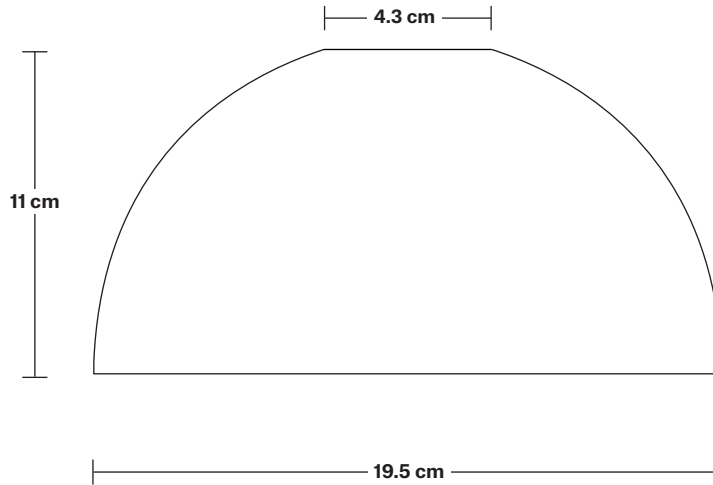

Holder Diameter: 6.3 cm / 2.5"

Holder Height: 11.8 cm / 4.3"

Ceiling Rose Diameter: 8 cm / 3.1"

Ceiling Rose Height: 2 cm / 0.8"

INDUSTVILLE

Knurled Edison Cord Set ES E27 Bulb Holder - Ring & Fabric Flex

SPECIFICATIONS

DIMENSIONS

H: 11.1 cm x **W:** 6.3 cm x **D:** 6.3 cm

Bulb Holder Diameter: 6.3 cm / 2.5"

Bulb Holder Height: 11.8 cm / 4.3"

Ceiling Rose Diameter: 8 cm / 3.1"

Ceiling Rose Height: 2 cm / 0.8"

19.5 cm

11 cm

4.3 cm

19.5 cm

Tinted Glass Dome - 8 Inch

SPECIFICATIONS

We meet all UK and EU lighting and safety regulations.

Our products are hand finished to ensure an authentic vintage look and therefore they may vary slightly from those shown in the images.

Weight: 0.6 kg

INFORMATION

Product Code: TGL-D8-SO

Finishes: Amber, Smoke Grey.

DIMENSIONS

H: 11 cm x **W:** 19.5 cm x **D:** 19.5 cm

Shade Diameter: 19.5 cm / 7.6"

Shade Height: 11 cm / 4.3"