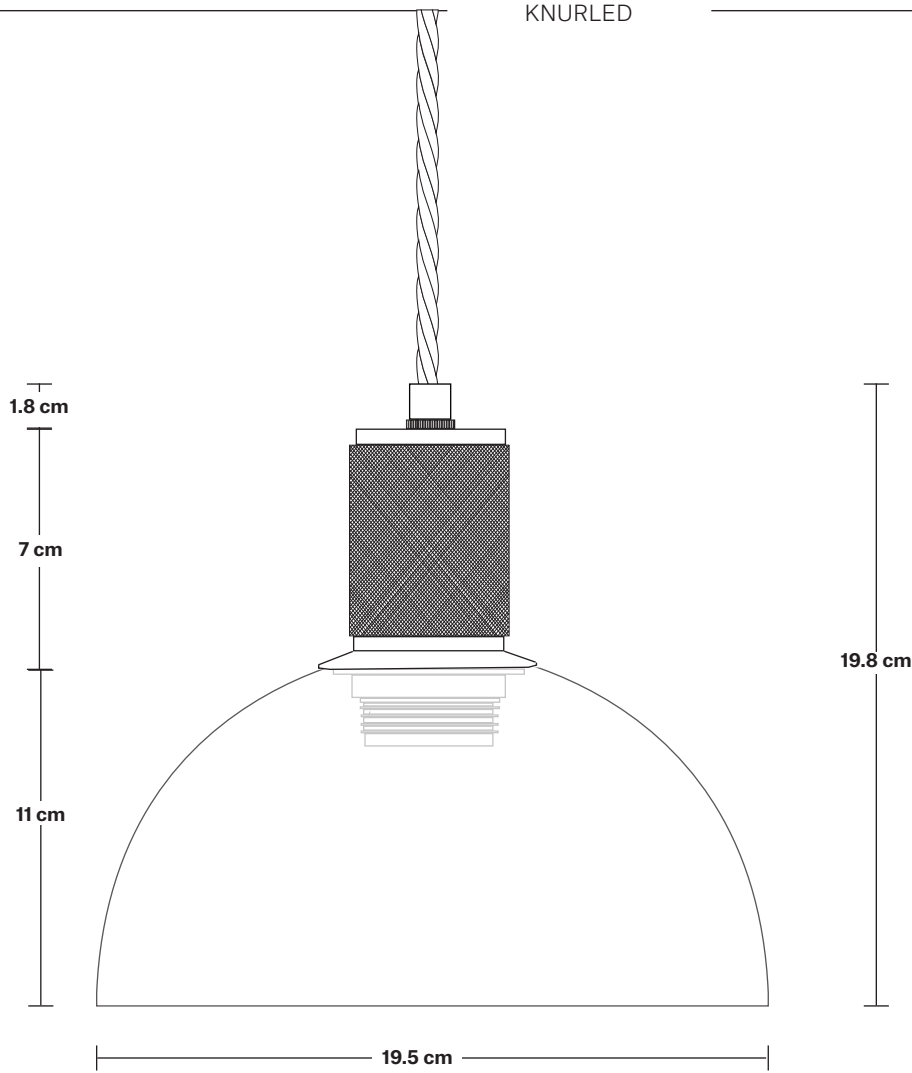

KNURLED

Knurled Tinted Glass Dome Pendant Light - 8 Inch

SPECIFICATIONS

We meet all UK and EU lighting and safety regulations.

Our products are hand finished to ensure an authentic vintage look and therefore they may vary slightly from those shown in the images.

Bulb Required: Standard screw (E27) fitting, max 40W.

Shade Weight: 0.6 kg

Holder Weight: 0.3 kg

Maximum Weight: 0.9 kg

INFORMATION

Product Code: KN-TGL-DP8

Finishes: Amber, Smoke Grey.

Ready to be installed, installation required.

Wall mount screws not included.

Flex: 1m Black Twisted Fabric Flex.

Holder Finishes: Brass, Pewter, Black.

DIMENSIONS

H: 1818 cm x **W:** 19.5 cm x **D:** 19.5 cm

Shade Diameter: 19.5 cm / 7.7"

Shade Height: 11 cm / 4.3"

Holder Diameter: 6.3 cm / 2.5"

Holder Height: 11.8 cm / 4.3"

Ceiling Rose Diameter: 8 cm / 3.1"

Ceiling Rose Height: 2 cm / 0.8"

INDUSTVILLE