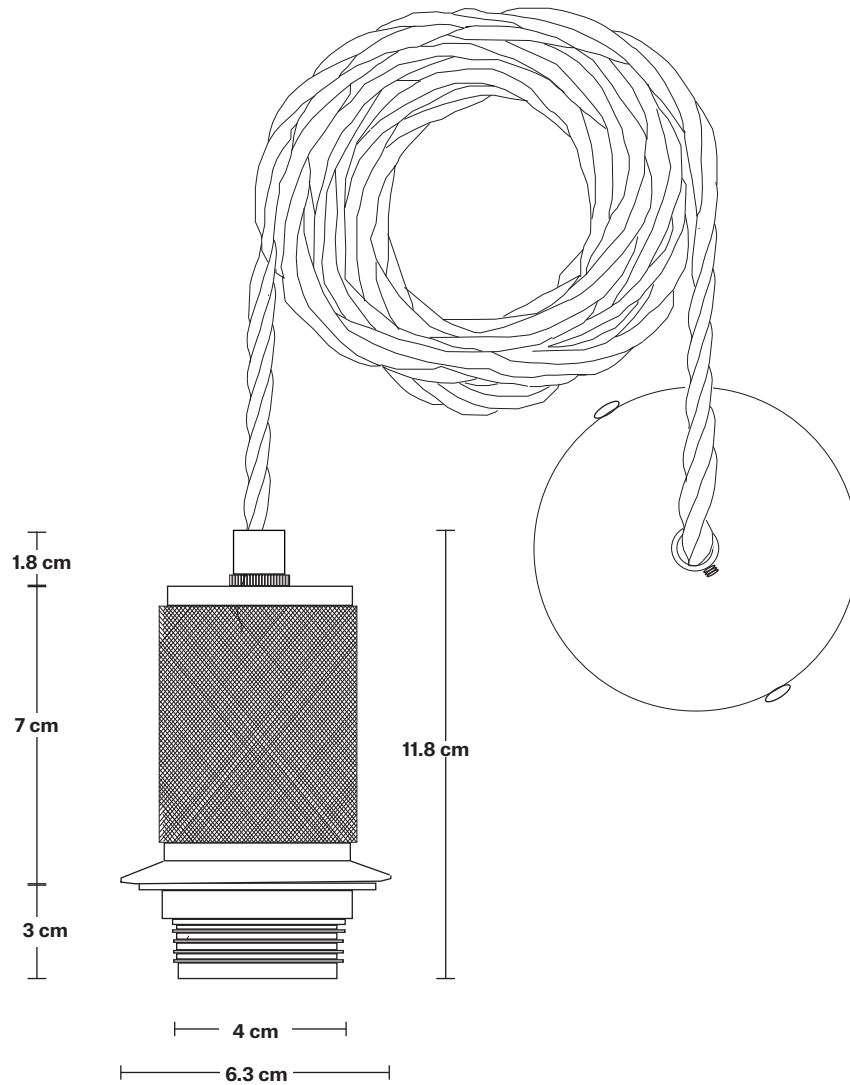

Bulb Required: Standard screw (E27) fitting, max 40W.

Shade Weight: 0.6 kg

Holder Weight: 0.3 kg

Maximum Weight: 0.9 kg

INFORMATION

Product Code: KN-TGL-DP8

Finishes: Amber, Smoke Grey.

Ready to be installed, installation required.

Holder Diameter: 6.3 cm / 2.5"

Holder Height: 11.8 cm / 4.3"

Ceiling Rose Diameter: 8 cm / 3.1"

Ceiling Rose Height: 2 cm / 0.8"

INDUSTVILLE

Knurled Edison Cord Set ES E27 Bulb Holder - Ring & Fabric Flex

SPECIFICATIONS

DIMENSIONS

H: 11.1 cm x **W:** 6.3 cm x **D:** 6.3 cm

Bulb Holder Diameter: 6.3 cm / 2.5"

Bulb Holder Height: 11.8 cm / 4.3"

Ceiling Rose Diameter: 8 cm / 3.1"

Ceiling Rose Height: 2 cm / 0.8"

19.5 cm

11 cm

4.3 cm

19.5 cm

Tinted Glass Dome - 8 Inch

SPECIFICATIONS

We meet all UK and EU lighting and safety regulations.

Our products are hand finished to ensure an authentic vintage look and therefore they may vary slightly from those shown in the images.