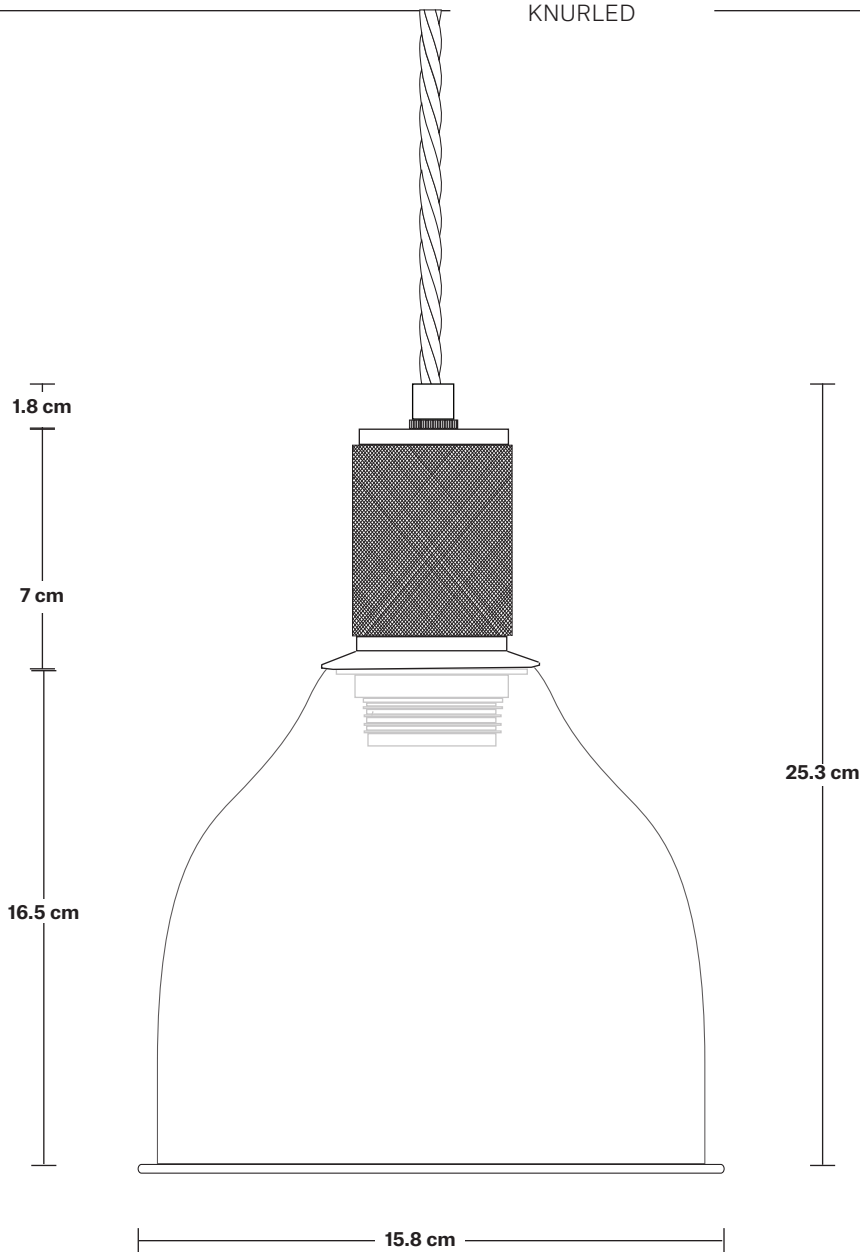

KNURLED

Knurled Tinted Glass Cone Pendant Light - 6 Inch

SPECIFICATIONS

We meet all UK and EU lighting and safety regulations.

Our products are hand finished to ensure an authentic vintage look and therefore they may vary slightly from those shown in the images.

Bulb Required: Standard screw (E27) fitting, max 40W.

Shade Weight: 0.6 kg

Holder Weight: 0.3 kg

Maximum Weight: 0.9 kg

INFORMATION

Product Code: KN-TGL-CP6

Finishes: Amber & Smoke Grey.

Ready to be installed, installation required.

Wall mount screws not included.

Flex: 1m Black Twisted Fabric Flex.

Holder Finishes: Brass, Pewter, Black.

DIMENSIONS

H: 24.5 cm x **W:** 15.8 cm x **D:** 15.8 cm

Shade Diameter: 15.8 cm / 6.22"

Shade Height: 16.5 cm / 6.5"

Holder Diameter: 6.3 cm / 2.5"

Holder Height: 11.8 cm / 4.3"

Ceiling Rose Diameter: 8 cm / 3.1"

Ceiling Rose Height: 2 cm / 0.8"

INDUSTVILLE