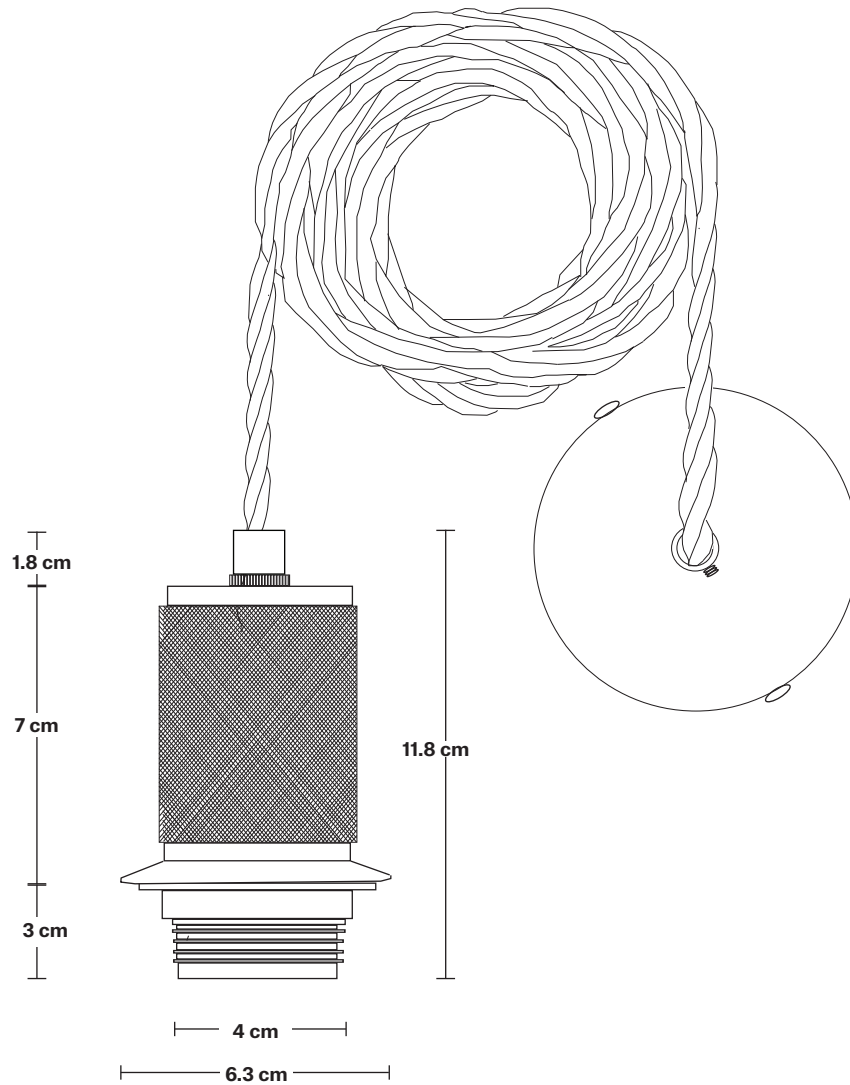

Bulb Required: Standard screw (E27) fitting, max 40W.

Shade Weight: 0.6 kg

Holder Weight: 0.3 kg

Maximum Weight: 0.9 kg

INFORMATION

Product Code: KN-TGL-CP6

Finishes: Amber & Smoke Grey.

Ready to be installed, installation required.

Wall mount screws not included.

Flex: 1m Black Twisted Fabric Flex.

Holder Finishes: Brass, Pewter, Black.

DIMENSIONS

H: 24.5 cm x **W:** 15.8 cm x **D:** 15.8 cm

Shade Diameter: 15.8 cm / 6.22"

Shade Height: 16.5 cm / 6.5"

Holder Diameter: 6.3 cm / 2.5"

Holder Height: 11.8 cm / 4.3"

Ceiling Rose Diameter: 8 cm / 3.1"

Ceiling Rose Height: 2 cm / 0.8"

INDUSTVILLE

Knurled Edison Cord Set ES E27 Bulb Holder - Ring & Fabric Flex

SPECIFICATIONS

DIMENSIONS

H: 11.1 cm x **W:** 6.3 cm x **D:** 6.3 cm

Bulb Holder Diameter: 6.3 cm / 2.5"

Bulb Holder Height: 11.8 cm / 4.3"

Ceiling Rose Diameter: 8 cm / 3.1"

Ceiling Rose Height: 2 cm / 0.8"

15.8 cm

4.4 cm