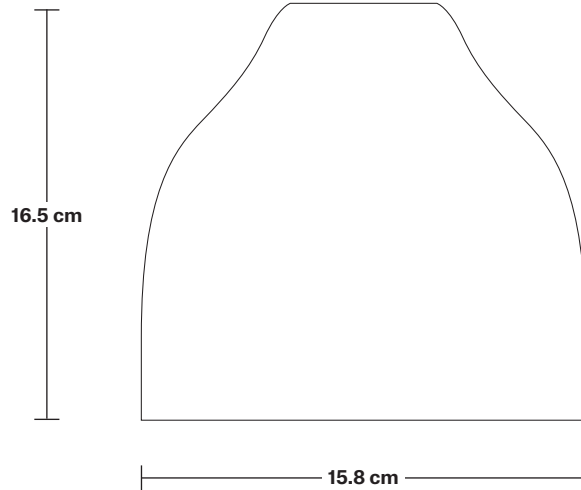

Holder Diameter: 6.3 cm / 2.5"

Holder Height: 11.8 cm / 4.3"

Ceiling Rose Diameter: 8 cm / 3.1"

Ceiling Rose Height: 2 cm / 0.8"

INDUSTVILLE

Knurled Edison Cord Set ES E27 Bulb Holder - Ring & Fabric Flex

SPECIFICATIONS

DIMENSIONS

H: 11.1 cm x **W:** 6.3 cm x **D:** 6.3 cm

Bulb Holder Diameter: 6.3 cm / 2.5"

Bulb Holder Height: 11.8 cm / 4.3"

Ceiling Rose Diameter: 8 cm / 3.1"

Ceiling Rose Height: 2 cm / 0.8"

15.8 cm

4.4 cm

16.5 cm

15.8 cm

Tinted Glass Cone - 6 Inch

SPECIFICATIONS

We meet all UK and EU lighting and safety regulations.

Our products are hand finished to ensure an authentic vintage look and therefore they may vary slightly from those shown in the images.

Weight: 0.6 kg

INFORMATION

Product Code: TGL-C6-SO

Finishes: Amber, Smoke Grey.

DIMENSIONS

H: 16 cm x **W:** 15.8 cm x **D:** 15.8 cm

Shade Diameter: 15.8 cm / 6.2"

Shade Height: 16.5 cm / 6.4"