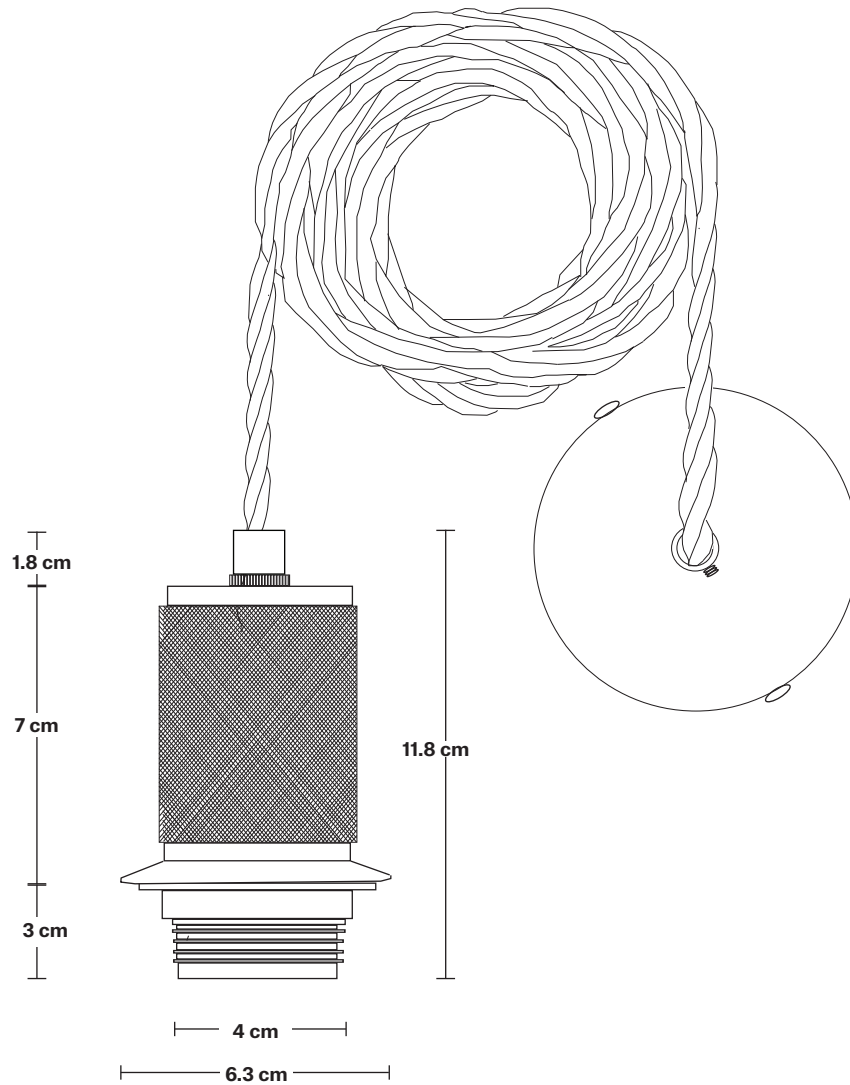

Bulb Required: Standard screw (E27) fitting, max 40W.

Shade Weight: 0.53 kg

Holder Weight: 0.3 kg

Maximum Weight: 0.83 kg

INFORMATION

Product Code: KN-TGL-GLP7

Finishes: Amber, Smoke Grey.

Ready to be installed, installation required.

Holder Diameter: 6.3 cm / 2.5"

Holder Height: 11.8 cm / 4.3"

Ceiling Rose Diameter: 8 cm / 3.1"

Ceiling Rose Height: 2 cm / 0.8"

INDUSTVILLE

Knurled Edison Cord Set ES E27 Bulb Holder - Ring & Fabric Flex

SPECIFICATIONS

DIMENSIONS

H: 11.1 cm x **W:** 6.3 cm x **D:** 6.3 cm

Bulb Holder Diameter: 6.3 cm / 2.5"

Bulb Holder Height: 11.8 cm / 4.3"

Ceiling Rose Diameter: 8 cm / 3.1"

Ceiling Rose Height: 2 cm / 0.8"

SHADE ONLY

17 cm

4.3 cm

16 cm

7.9 cm

Tinted Glass Globe - 7 Inch

SPECIFICATIONS

We meet all UK and EU lighting and safety regulations.

Our products are hand finished to ensure an authentic vintage look and therefore they may vary slightly from those shown in the images.