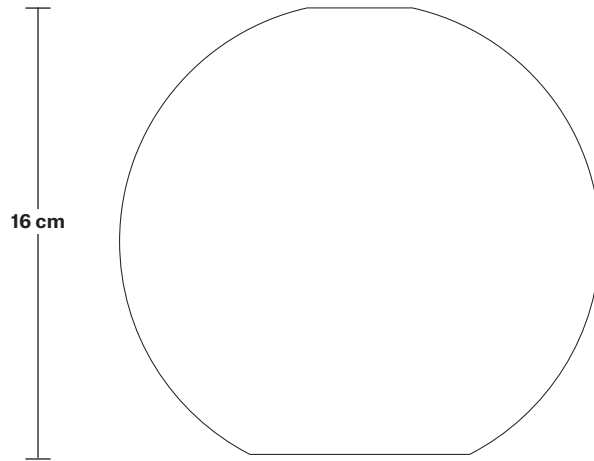

Holder Diameter: 6.3 cm / 2.5"

Holder Height: 11.8 cm / 4.3"

Ceiling Rose Diameter: 8 cm / 3.1"

Ceiling Rose Height: 2 cm / 0.8"

INDUSTVILLE

Knurled Edison Cord Set ES E27 Bulb Holder - Ring & Fabric Flex

SPECIFICATIONS

DIMENSIONS

H: 11.1 cm x **W:** 6.3 cm x **D:** 6.3 cm

Bulb Holder Diameter: 6.3 cm / 2.5"

Bulb Holder Height: 11.8 cm / 4.3"

Ceiling Rose Diameter: 8 cm / 3.1"

Ceiling Rose Height: 2 cm / 0.8"

SHADE ONLY

17 cm

4.3 cm

16 cm

7.9 cm

Tinted Glass Globe - 7 Inch

SPECIFICATIONS

We meet all UK and EU lighting and safety regulations.

Our products are hand finished to ensure an authentic vintage look and therefore they may vary slightly from those shown in the images.

Weight: 0.53 kg

INFORMATION

Product Code: TGL-GL7-SO

Finishes: Amber, Smoke Grey.

DIMENSIONS

H: 16 cm x **W:** 17 cm x **D:** 17 cm

Shade Diameter: 17 cm / 6.6"

Shade Height: 16 cm / 6.2"