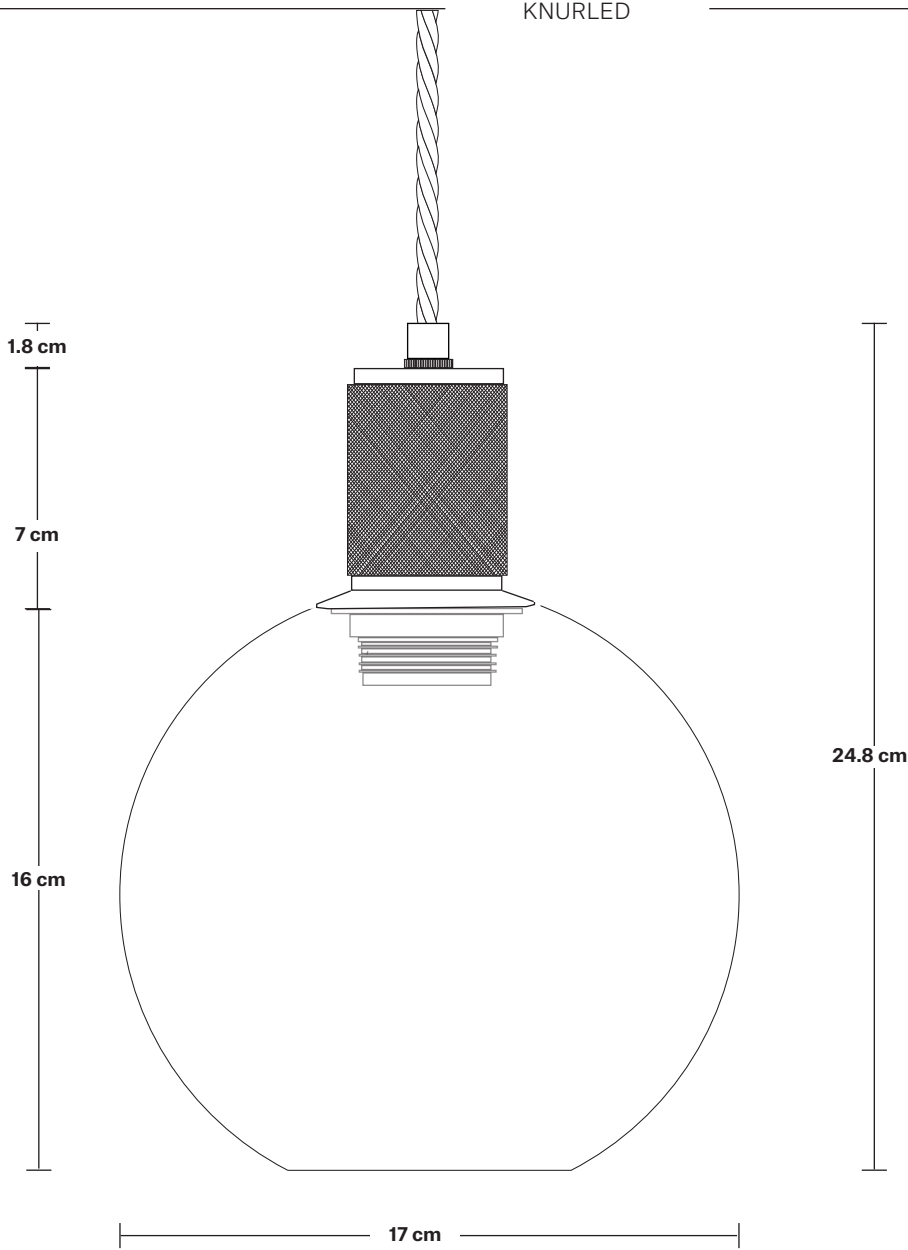

KNURLED

Knurled Tinted Glass Globe Pendant Light - 7 Inch

SPECIFICATIONS

We meet all UK and EU lighting and safety regulations.

Our products are hand finished to ensure an authentic vintage look and therefore they may vary slightly from those shown in the images.

Bulb Required: Standard screw (E27) fitting, max 40W.

Shade Weight: 0.53 kg

Holder Weight: 0.3 kg

Maximum Weight: 0.83 kg

INFORMATION

Product Code: KN-TGL-GLP7

Finishes: Amber, Smoke Grey.

Ready to be installed, installation required.

Wall mount screws not included.

Flex: 1m Black Twisted Fabric Flex.

Holder Finishes: Brass, Pewter, Black.

DIMENSIONS

H: 24 cm x **W:** 17 cm x **D:** 17 cm

Shade Diameter: 17 cm / 6.7"

Shade Height: 16 cm / 6.3"

Holder Diameter: 6.3 cm / 2.5"

Holder Height: 11.8 cm / 4.3"

Ceiling Rose Diameter: 8 cm / 3.1"

Ceiling Rose Height: 2 cm / 0.8"

INDUSTVILLE