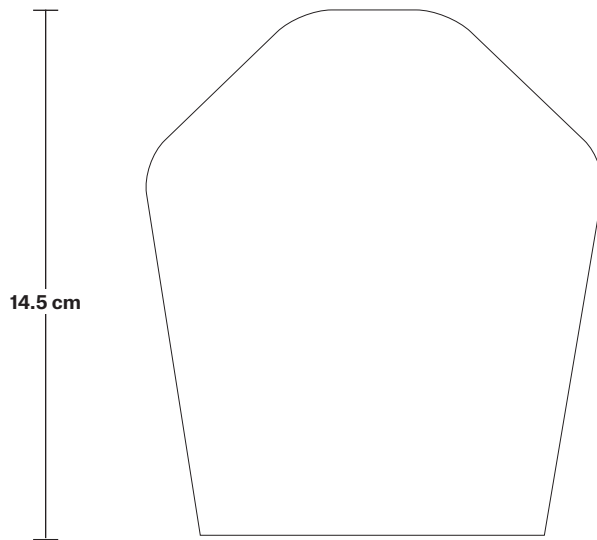

Holder Diameter: 6.3 cm / 2.5"

Holder Height: 11.8 cm / 4.3"

Ceiling Rose Diameter: 8 cm / 3.1"

Ceiling Rose Height: 2 cm / 0.8"

INDUSTVILLE

Knurled Edison Cord Set ES E27 Bulb Holder - Ring & Fabric Flex

SPECIFICATIONS

DIMENSIONS

H: 11.1 cm x **W:** 6.3 cm x **D:** 6.3 cm

Bulb Holder Diameter: 6.3 cm / 2.5"

Bulb Holder Height: 11.8 cm / 4.3"

Ceiling Rose Diameter: 8 cm / 3.1"

Ceiling Rose Height: 2 cm / 0.8"

14 cm

4.3 cm

14.5 cm

11 cm

Tinted Glass Schoolhouse - 5.5 Inch

SPECIFICATIONS

We meet all UK and EU lighting and safety regulations.

Our products are hand finished to ensure an authentic vintage look and therefore they may vary slightly from those shown in the images.

Weight: 0.5 kg

INFORMATION

Product Code: TGL-SH5-SO

Finishes: Amber, Smoke Grey.

DIMENSIONS

H: 14.5 cm x **W:** 14 cm x **D:** 14 cm

Shade Diameter: 14 cm / 5.5"

Shade Height: 14.5 cm / 5.7"