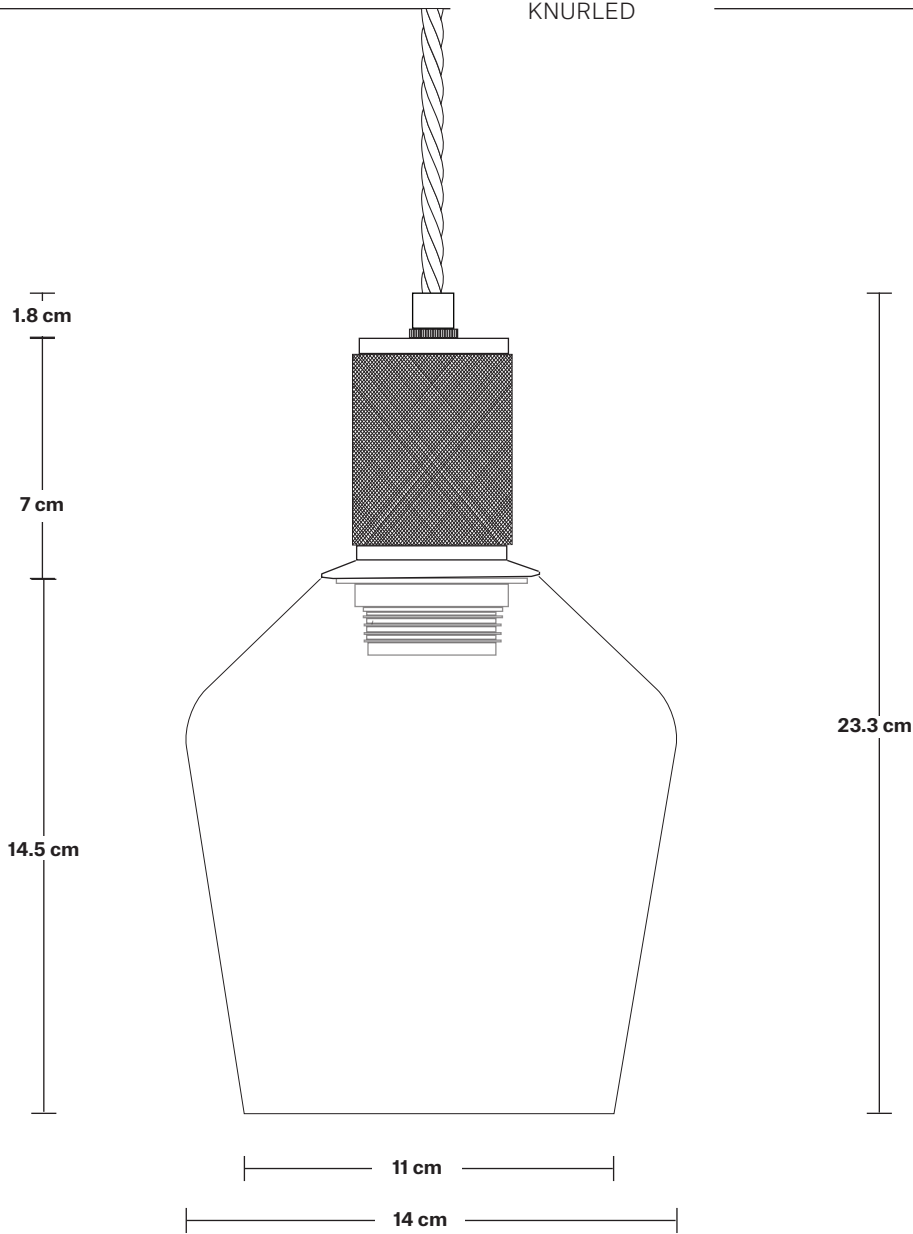

KNURLED

Knurled Tinted Glass Schoolhouse Pendant Light - 5.5 Inch

SPECIFICATIONS

We meet all UK and EU lighting and safety regulations.

Our products are hand finished to ensure an authentic vintage look and therefore they may vary slightly from those shown in the images.

Bulb Required: Standard screw (E27) fitting, max 40W.

Shade Weight: 0.5 kg

Holder Weight: 0.3 kg

Maximum Weight: 0.8 kg

INFORMATION

Product Code: KN-TGL-SHP5

Finishes: Amber, Smoke Grey.

Ready to be installed, installation required.

Wall mount screws not included.

Flex: 1m Black Twisted Fabric Flex.

Holder Finishes: Brass, Pewter, Black.

DIMENSIONS

H: 23.3 cm x **W:** 14 cm x **D:** 14 cm

Shade Diameter: 14 cm / 5.5"

Shade Height: 14.5 cm / 5.7"

Holder Diameter: 6.3 cm / 2.5"

Holder Height: 11.8 cm / 4.3"

Ceiling Rose Diameter: 8 cm / 3.1"

Ceiling Rose Height: 2 cm / 0.8"

INDUSTVILLE