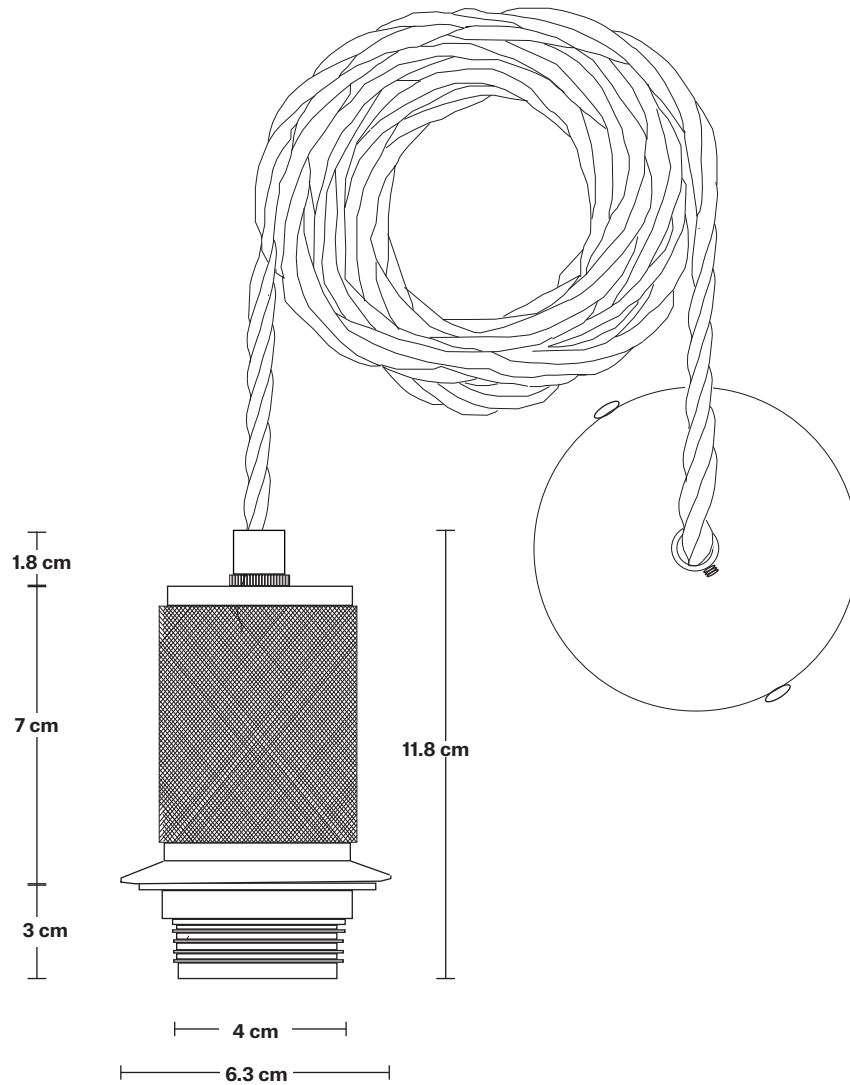

Bulb Required: Standard screw (E27) fitting, max 40W.

Shade Weight: 0.5 kg

Holder Weight: 0.3 kg

Maximum Weight: 0.8 kg

INFORMATION

Product Code: KN-TGL-SHP5

Finishes: Amber, Smoke Grey.

Ready to be installed, installation required.

Wall mount screws not included.

Flex: 1m Black Twisted Fabric Flex.

Holder Finishes: Brass, Pewter, Black.

DIMENSIONS

H: 23.3 cm x **W:** 14 cm x **D:** 14 cm

Shade Diameter: 14 cm / 5.5"

Shade Height: 14.5 cm / 5.7"

Holder Diameter: 6.3 cm / 2.5"

Holder Height: 11.8 cm / 4.3"

Ceiling Rose Diameter: 8 cm / 3.1"

Ceiling Rose Height: 2 cm / 0.8"

INDUSTVILLE

Knurled Edison Cord Set ES E27 Bulb Holder - Ring & Fabric Flex

SPECIFICATIONS

DIMENSIONS

H: 11.1 cm x **W:** 6.3 cm x **D:** 6.3 cm

Bulb Holder Diameter: 6.3 cm / 2.5"

Bulb Holder Height: 11.8 cm / 4.3"

Ceiling Rose Diameter: 8 cm / 3.1"

Ceiling Rose Height: 2 cm / 0.8"

14 cm

4.3 cm