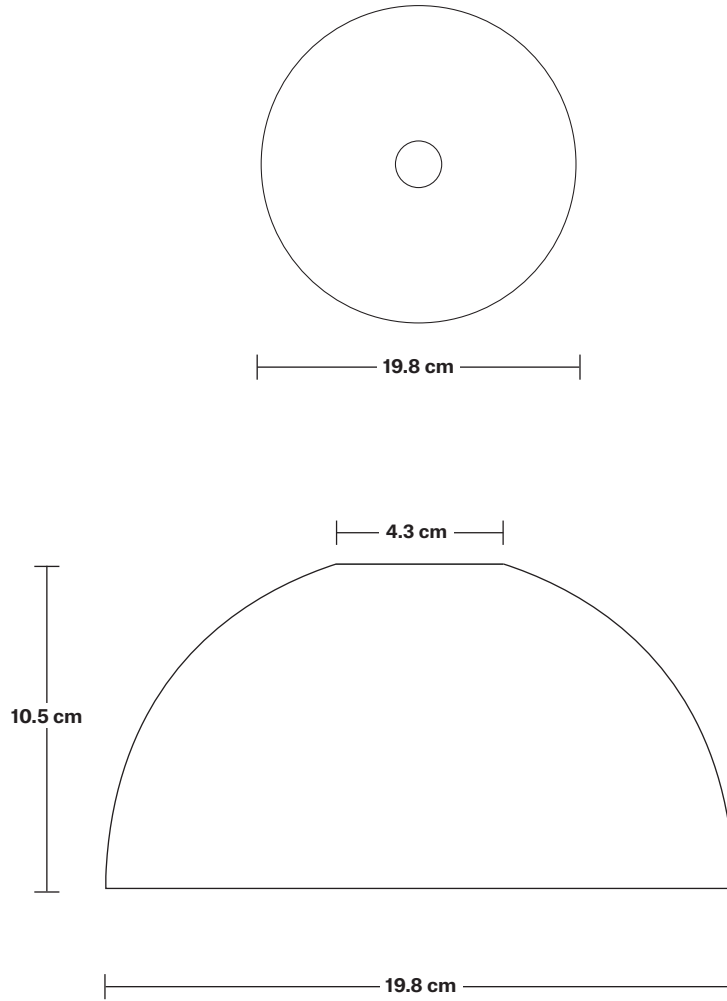

Bulb Required: Standard screw (E27) fitting, max 40W.

Shade Weight: 0.84 kg

Holder Weight: 0.3 kg

Maximum Weight: 1.14 kg

INFORMATION

Product Code: KN-OGL-DP8

Finishes: White.

Ready to be installed, installation required.

Holder Diameter: 6.3 cm / 2.5"

Holder Height: 11.8 cm / 4.3"

Ceiling Rose Diameter: 8 cm / 3.1"

Ceiling Rose Height: 2 cm / 0.8"

INDUSTVILLE

Knurled Edison Cord Set ES E27 Bulb Holder - Ring & Fabric Flex

SPECIFICATIONS

DIMENSIONS

H: 11.1 cm x **W:** 6.3 cm x **D:** 6.3 cm

Bulb Holder Diameter: 6.3 cm / 2.5"

Bulb Holder Height: 11.8 cm / 4.3"

Ceiling Rose Diameter: 8 cm / 3.1"

Ceiling Rose Height: 2 cm / 0.8"

Opal Glass Dome - 8 Inch

SPECIFICATIONS	INFORMATION	DIMENSIONS
<p>We meet all UK and EU lighting and safety regulations.</p>	<p>Product Code: OGL-D8-W-SO</p>	<p>H: 10.5 cm x W: 19.8 cm x D: 19.8 cm</p>
<p>Our products are hand finished to ensure an authentic vintage look and therefore they may vary slightly from those shown in the images.</p>	<p>Finishes: White.</p>	<p>Shade Diameter: 19.8 cm / 7.5"</p>
<p>Bulb Required: Standard screw (E27) fitting, max 40W.</p>		<p>Shade Height: 10.5 cm / 4.13"</p>
<p>Shade Weight: 0.84 kg</p>		