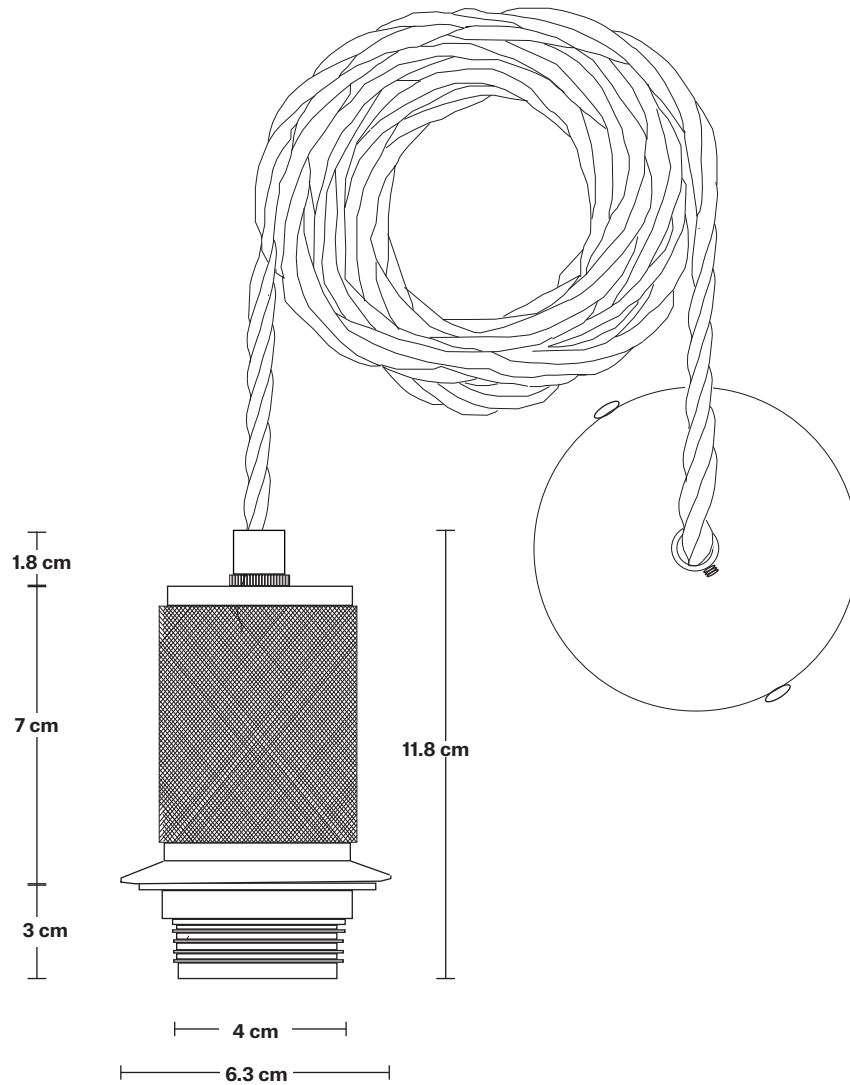

Bulb Required: Standard screw (E27) fitting, max 40W.

Shade Weight: 0.84 kg

Holder Weight: 0.3 kg

Maximum Weight: 1.14 kg

INFORMATION

Product Code: KN-OGL-DP8

Finishes: White.

Ready to be installed, installation required.

Holder Diameter: 6.3 cm / 2.5"

Holder Height: 11.8 cm / 4.3"

Ceiling Rose Diameter: 8 cm / 3.1"

Ceiling Rose Height: 2 cm / 0.8"

INDUSTVILLE

Knurled Edison Cord Set ES E27 Bulb Holder - Ring & Fabric Flex

SPECIFICATIONS

DIMENSIONS

H: 11.1 cm x **W:** 6.3 cm x **D:** 6.3 cm

Bulb Holder Diameter: 6.3 cm / 2.5"

Bulb Holder Height: 11.8 cm / 4.3"

Ceiling Rose Diameter: 8 cm / 3.1"

Ceiling Rose Height: 2 cm / 0.8"

Opal Glass Dome - 8 Inch

SPECIFICATIONS	INFORMATION	DIMENSIONS
<p>We meet all UK and EU lighting and safety regulations.</p>	<p>Product Code: OGL-D8-W-SO</p>	<p>H: 10.5 cm x W: 19.8 cm x D: 19.8 cm</p>
<p>Our products are hand finished to ensure an authentic vintage look and therefore they may vary slightly from those shown in the images.</p>	<p>Finishes: White.</p>	<p>Shade Diameter: 19.8 cm / 7.5"</p>
<p>Bulb Required: Standard screw (E27) fitting, max 40W.</p>		<p>Shade Height: 10.5 cm / 4.13"</p>
<p>Shade Weight: 0.84 kg</p>		