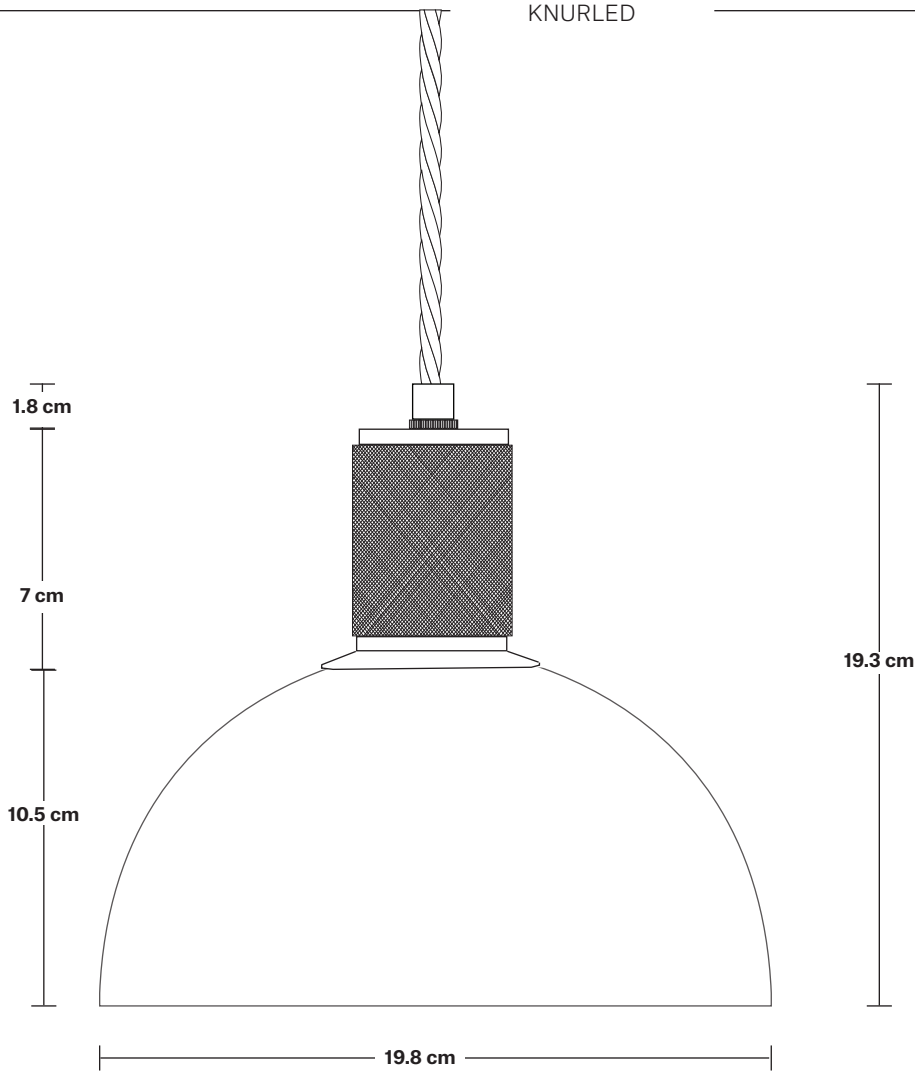

KNURLED

Knurled Opal Glass Dome Pendant Light - 8 Inch

SPECIFICATIONS

We meet all UK and EU lighting and safety regulations.

Our products are hand finished to ensure an authentic vintage look and therefore they may vary slightly from those shown in the images.

Bulb Required: Standard screw (E27) fitting, max 40W.

Shade Weight: 0.84 kg

Holder Weight: 0.3 kg

Maximum Weight: 1.14 kg

INFORMATION

Product Code: KN-OGL-DP8

Finishes: White.

Ready to be installed, installation required.

Wall mount screws not included.

Flex: 1m Black Twisted Fabric Flex.

Holder Finishes: Brass, Pewter, Black.

DIMENSIONS

H: 19 cm x **W:** 19.8 cm x **D:** 19.8 cm

Shade Diameter: 19.8 cm / 7.5"

Shade Height: 10.5 cm / 4.13"

Holder Diameter: 6.3 cm / 2.5"

Holder Height: 11.8 cm / 4.3"

Ceiling Rose Diameter: 8 cm / 3.1"

Ceiling Rose Height: 2 cm / 0.8"

INDUSTVILLE