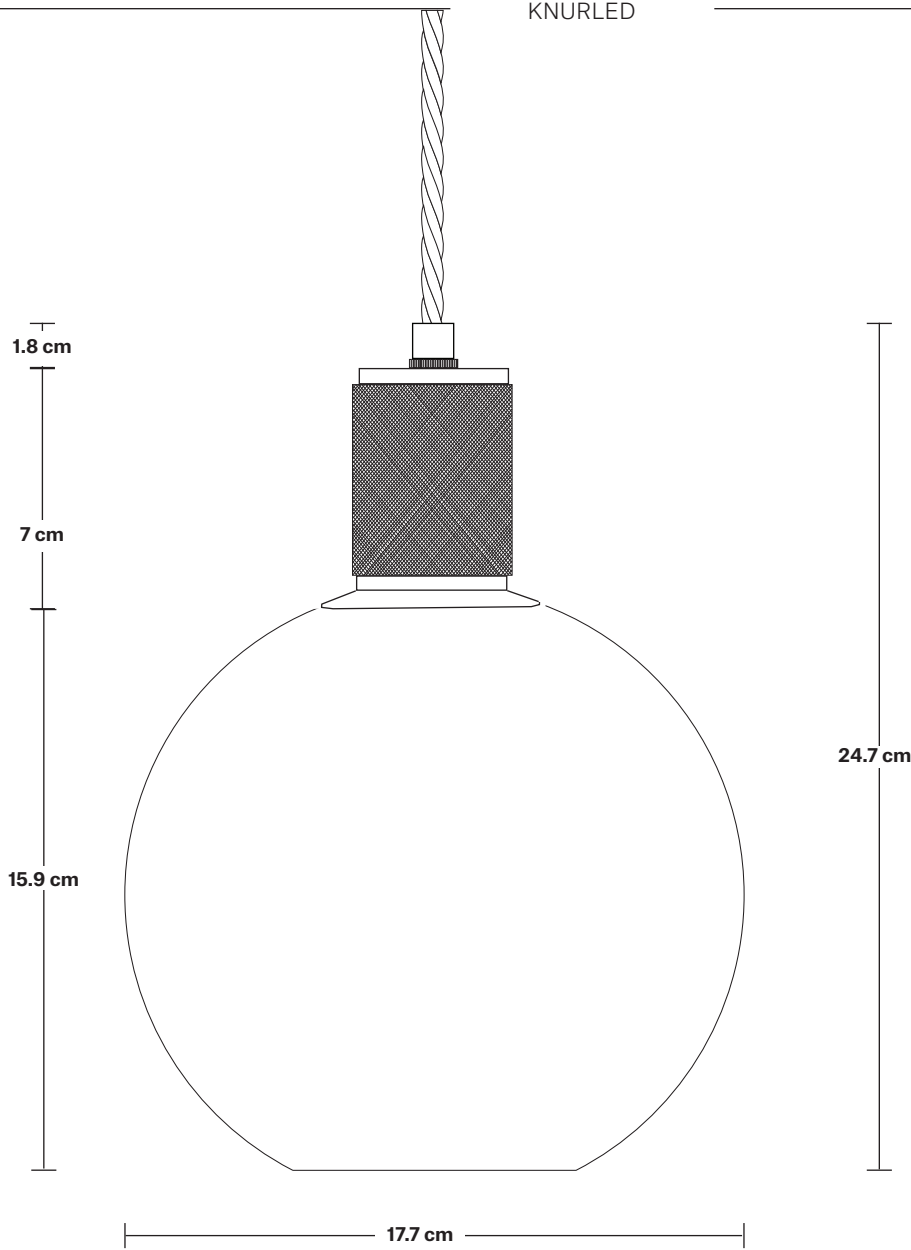

KNURLED

Knurled Opal Glass Globe Pendant Light - 7 Inch

SPECIFICATIONS

We meet all UK and EU lighting and safety regulations.

Our products are hand finished to ensure an authentic vintage look and therefore they may vary slightly from those shown in the images.

Bulb Required: Standard screw (E27) fitting, max 40W.

Shade Weight: 0.64 kg

Holder Weight: 0.3 kg

Maximum Weight: 0.94 kg

INFORMATION

Product Code: KN-OGL-GLP7

Finishes: White.

Ready to be installed, installation required.

Wall mount screws not included.

Flex: 1m Black Twisted Fabric Flex.

Holder Finishes: Brass, Pewter, Black.

DIMENSIONS

H: 24.7 cm x **W:** 17.7 cm x **D:** 17.7 cm

Shade Diameter: 17.7 cm / 6.96"

Shade Height: 15.9 cm / 6.26"

Holder Diameter: 6.3 cm / 2.5"

Holder Height: 11.8 cm / 4.3"

Ceiling Rose Diameter: 8 cm / 3.1"

Ceiling Rose Height: 2 cm / 0.8"

INDUSTVILLE