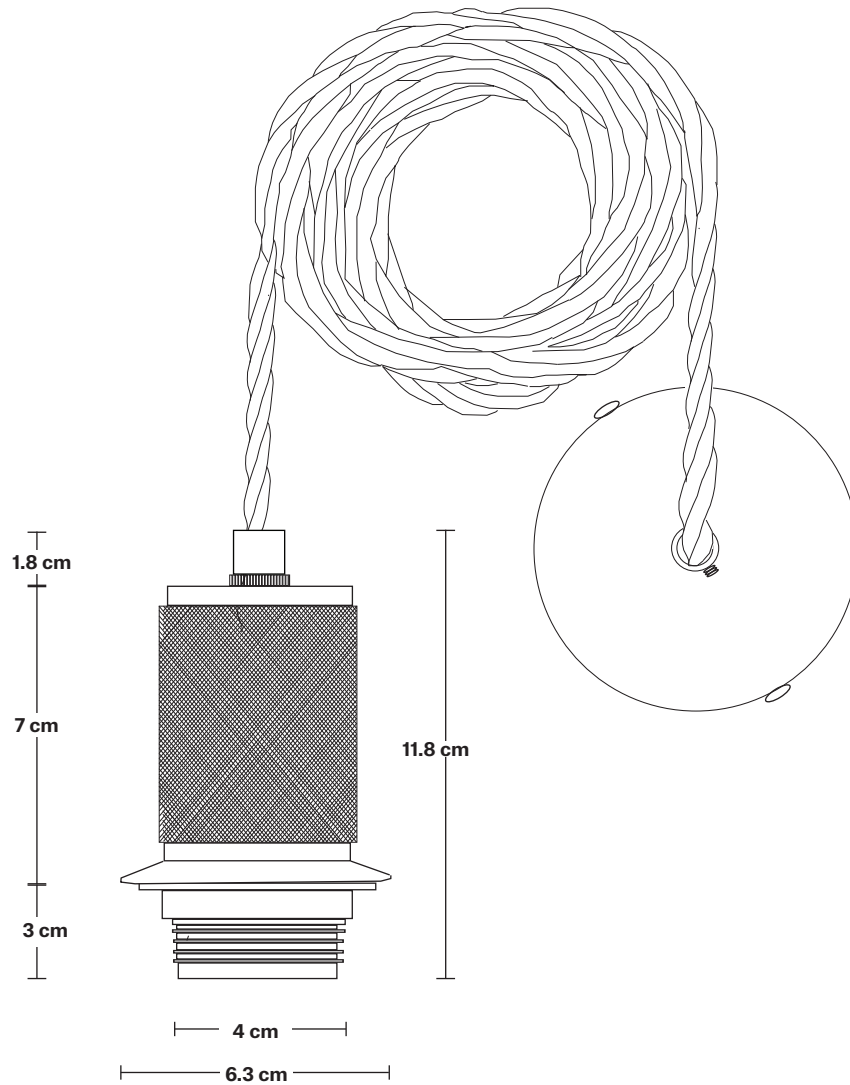

Bulb Required: Standard screw (E27) fitting, max 40W.

Shade Weight: 0.64 kg

Holder Weight: 0.3 kg

Maximum Weight: 0.94 kg

INFORMATION

Product Code: KN-OGL-GLP7

Finishes: White.

Ready to be installed, installation required.

Holder Diameter: 6.3 cm / 2.5"

Holder Height: 11.8 cm / 4.3"

Ceiling Rose Diameter: 8 cm / 3.1"

Ceiling Rose Height: 2 cm / 0.8"

INDUSTVILLE

Knurled Edison Cord Set ES E27 Bulb Holder - Ring & Fabric Flex

SPECIFICATIONS

DIMENSIONS

H: 11.1 cm x **W:** 6.3 cm x **D:** 6.3 cm

Bulb Holder Diameter: 6.3 cm / 2.5"

Bulb Holder Height: 11.8 cm / 4.3"

Ceiling Rose Diameter: 8 cm / 3.1"

Ceiling Rose Height: 2 cm / 0.8"

SHADE ONLY

17.7 cm

Bulb Required: Standard screw (E27) fitting, max 40W.

Shade Weight: 0.79 kg

INFORMATION

Product Code: OGL-GL7-W-SO

Finishes: White.

DIMENSIONS

H: 18.8 cm x **W:** 20 cm x **D:** 20 cm

Shade Diameter: 17.7 cm / 6.96"