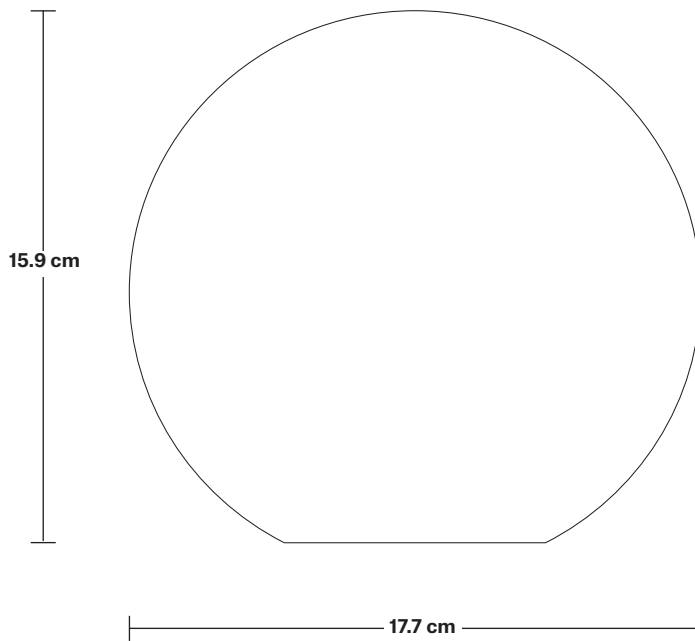

Holder Diameter: 6.3 cm / 2.5"

Holder Height: 11.8 cm / 4.3"

Ceiling Rose Diameter: 8 cm / 3.1"

Ceiling Rose Height: 2 cm / 0.8"

INDUSTVILLE

Knurled Edison Cord Set ES E27 Bulb Holder - Ring & Fabric Flex

SPECIFICATIONS

DIMENSIONS

H: 11.1 cm x **W:** 6.3 cm x **D:** 6.3 cm

Bulb Holder Diameter: 6.3 cm / 2.5"

Bulb Holder Height: 11.8 cm / 4.3"

Ceiling Rose Diameter: 8 cm / 3.1"

Ceiling Rose Height: 2 cm / 0.8"

SHADE ONLY

17.7 cm

15.9 cm

17.7 cm

Opal Glass Globe - 7 Inch

SPECIFICATIONS

We meet all UK and EU lighting and safety regulations.

Our products are hand finished to ensure an authentic vintage look and therefore they may vary slightly from those shown in the images.

Bulb Required: Standard screw (E27) fitting, max 40W.

Shade Weight: 0.79 kg

INFORMATION

Product Code: OGL-GL7-W-SO

Finishes: White.

DIMENSIONS

H: 18.8 cm x **W:** 20 cm x **D:** 20 cm

Shade Diameter: 17.7 cm / 6.96"