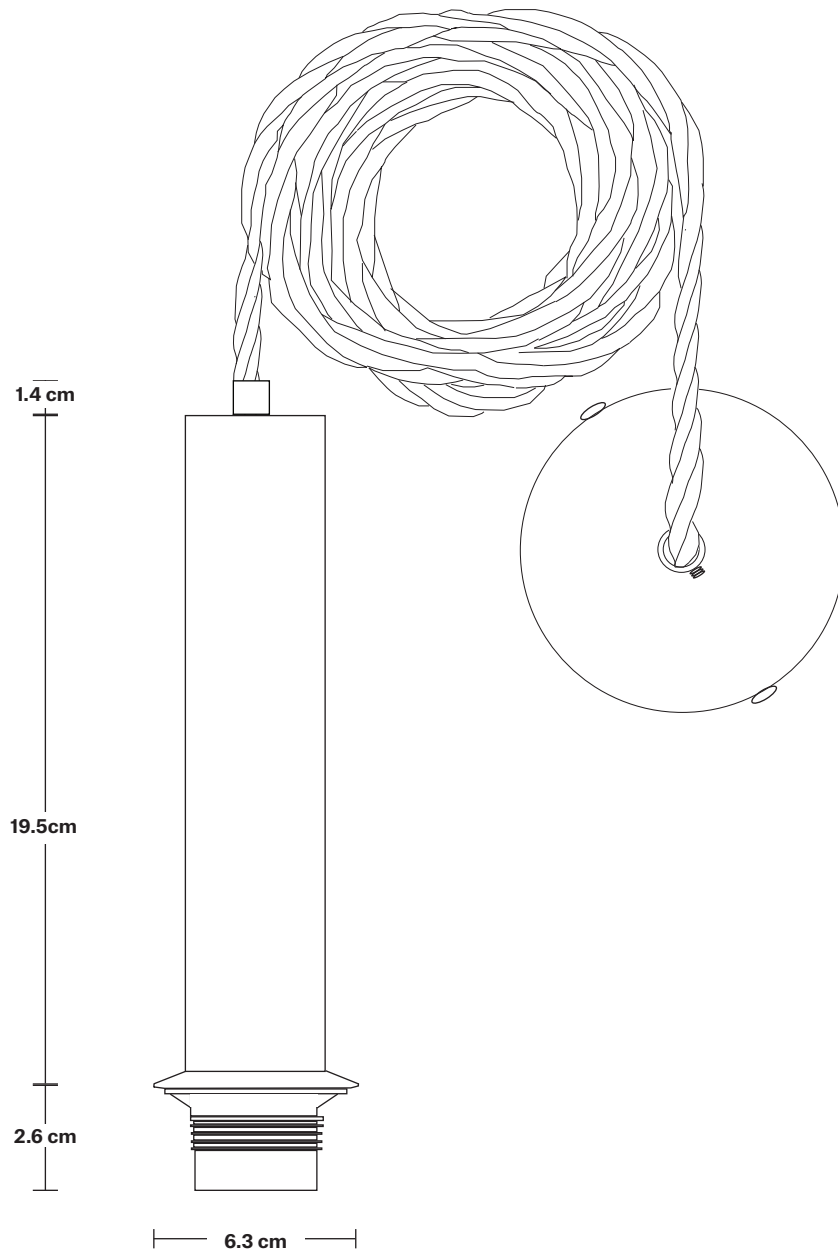

Bulb Required: Standard screw (E27) fitting, max 40W.

Shade Weight: 0.4 kg

Holder Weight: 0.63 kg

Maximum Weight: 1.03 kg

INFORMATION

Product Code: SL-CY-DP8

Finishes: Brass, Pewter, Copper, Pewter & Copper, Pewter & Brass, Black.

Shade Height: 10 cm / 4"

Holder Diameter: 6.3 cm / 2.5"

Holder Height: 23.5 cm / 9.3"

Ceiling Rose Diameter: 8 cm / 3.1"

Ceiling Rose Height: 2 cm / 0.8"

INDUSTVILLE

Sleek Cylinder Cord Set ES E27 Bulb Holder

SPECIFICATIONS	INFORMATION	DIMENSIONS
We meet all UK and EU lighting and safety regulations.	Product Code: SL-CY-CS	H: 123.5 cm x W: 6.3 cm x D: 6.3 cm
Our products are hand finished to ensure an authentic vintage look and therefore they may vary slightly from those shown in the images.	Finishes: Brass, Pewter, Black.	Bulb Holder Diameter: 6.3 cm / 2.5"
Bulb Required: Standard screw (E27) fitting, max 40W.	Ready to be installed, installation required.	Bulb Holder Height: 23.5 cm / 9.3"
Holder Weight: 0.63 kg	Wall mount screws not included.	Ceiling Rose Diameter: 8 cm / 3.1"
	Flex: 1m Black Twisted Fabric Flex.	Ceiling Rose Height: 2 cm / 0.8"
	Ceiling Rose: Brass, Pewter, Black.	

Weight: 0.4 kg

INFORMATION

Product Code: D8-SO

Finishes: Brass, Pewter, Copper, Copper & Pewter, Brass & Pewter.

DIMENSIONS

H: 10 cm x **W:** 20 cm x **D:** 20 cm

Shade Diameter: 20 cm / 8"

Shade Height: 10 cm / 4"