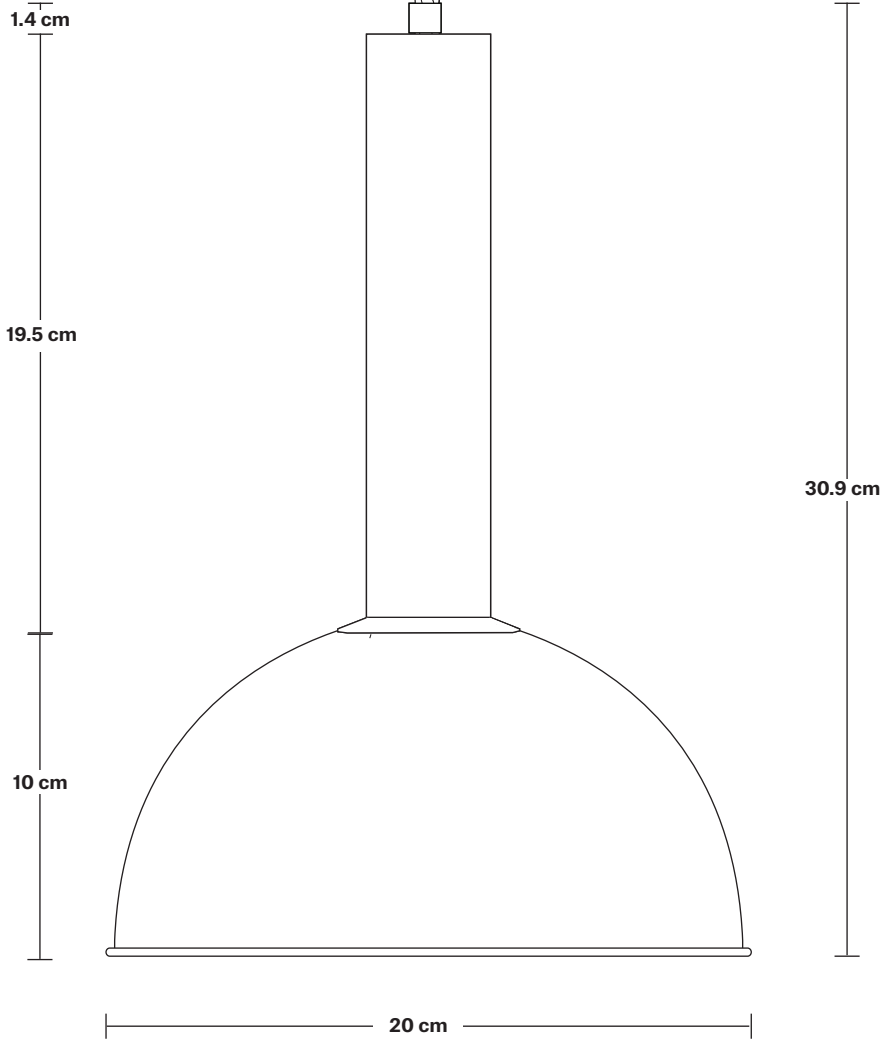

SLEEK

Sleek Cylinder Dome Pendant Light - 8 Inch

SPECIFICATIONS

We meet all UK and EU lighting and safety regulations.

Our products are hand finished to ensure an authentic vintage look and therefore they may vary slightly from those shown in the images.

Bulb Required: Standard screw (E27) fitting, max 40W.

Shade Weight: 0.4 kg

Holder Weight: 0.63 kg

Maximum Weight: 1.03 kg

INFORMATION

Product Code: SL-CY-DP8

Finishes: Brass, Pewter, Copper, Pewter & Copper, Pewter & Brass, Black.

Ready to be installed, installation required.

Wall mount screws not included.

Flex: 1m Black Twisted Fabric Flex.

Holder Finishes: Brass, Pewter, Black.

DIMENSIONS

H: 30.9 cm x **W:** 20 cm x **D:** 20 cm

Shade Diameter: 20 cm / 8"

Shade Height: 10 cm / 4"

Holder Diameter: 6.3 cm / 2.5"

Holder Height: 23.5 cm / 9.3"

Ceiling Rose Diameter: 8 cm / 3.1"

Ceiling Rose Height: 2 cm / 0.8"

INDUSTVILLE