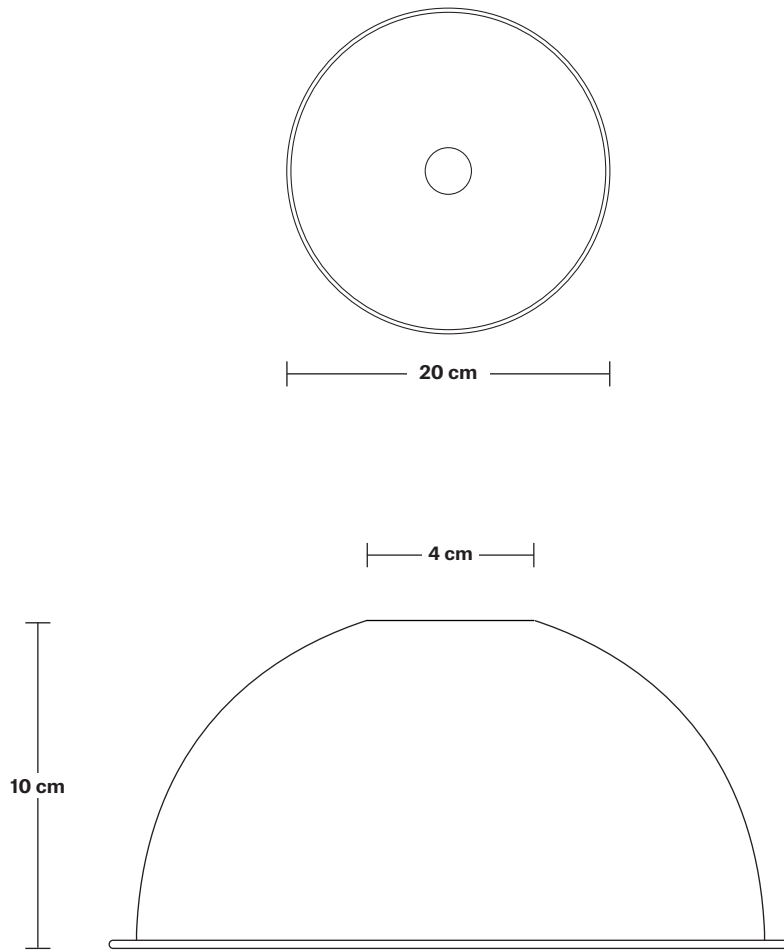

Ready to be installed, installation required.

Wall mount screws not included.

Flex: 1m Black Twisted Fabric Flex.

Holder Finishes: Brass, Pewter, Black.

DIMENSIONS

H: 30.9 cm x **W:** 20 cm x **D:** 20 cm

Shade Diameter: 20 cm / 8"

Shade Height: 10 cm / 4"

Holder Diameter: 6.3 cm / 2.5"

Holder Height: 23.5 cm / 9.3"

Ceiling Rose Diameter: 8 cm / 3.1"

Ceiling Rose Height: 2 cm / 0.8"

INDUSTVILLE

Sleek Cylinder Cord Set ES E27 Bulb Holder

SPECIFICATIONS	INFORMATION	DIMENSIONS
We meet all UK and EU lighting and safety regulations.	Product Code: SL-CY-CS	H: 123.5 cm x W: 6.3 cm x D: 6.3 cm
Our products are hand finished to ensure an authentic vintage look and therefore they may vary slightly from those shown in the images.	Finishes: Brass, Pewter, Black.	Bulb Holder Diameter: 6.3 cm / 2.5"
Bulb Required: Standard screw (E27) fitting, max 40W.	Ready to be installed, installation required.	Bulb Holder Height: 23.5 cm / 9.3"
Holder Weight: 0.63 kg	Wall mount screws not included.	Ceiling Rose Diameter: 8 cm / 3.1"
	Flex: 1m Black Twisted Fabric Flex.	Ceiling Rose Height: 2 cm / 0.8"
	Ceiling Rose: Brass, Pewter, Black.	

Weight: 0.4 kg

INFORMATION

Product Code: D8-SO

Finishes: Brass, Pewter, Copper, Copper & Pewter, Brass & Pewter.

DIMENSIONS

H: 10 cm x **W:** 20 cm x **D:** 20 cm

Shade Diameter: 20 cm / 8"

Shade Height: 10 cm / 4"