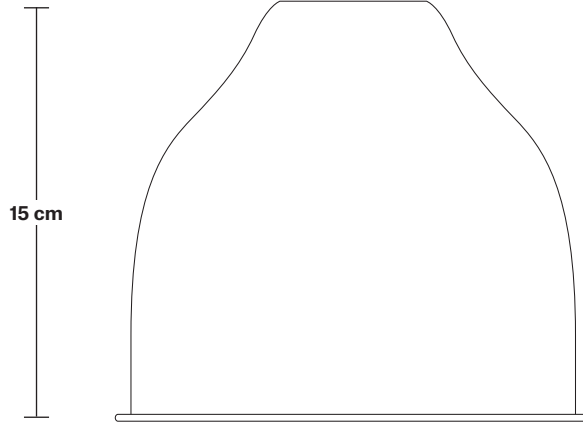

Holder Diameter: 6.3 cm / 2.5"

Holder Height: 23.5 cm / 9.3"

Ceiling Rose Diameter: 8 cm / 3.1"

Ceiling Rose Height: 2 cm / 0.8"

INDUSTVILLE

Sleek Cylinder Cord Set ES E27 Bulb Holder

SPECIFICATIONS

We meet all UK and EU lighting and safety regulations.

DIMENSIONS

H: 123.5 cm x **W:** 6.3 cm x **D:** 6.3 cm

Bulb Holder Diameter: 6.3 cm / 2.5"

Bulb Holder Height: 23.5 cm / 9.3"

Ceiling Rose Diameter: 8 cm / 3.1"

Ceiling Rose Height: 2 cm / 0.8"

18 cm

4 cm

Cone Shade - 7 Inch

SPECIFICATIONS

We meet all UK and EU lighting and safety regulations.

Our products are hand finished to ensure an authentic vintage look and therefore they may vary slightly from those shown in the images.

Weight: 0.35 kg

INFORMATION

Product Code: C7-S0

Finishes: Brass, Pewter, Copper.

DIMENSIONS

H: 15 cm x **W:** 18 cm x **D:** 18 cm

Shade Diameter: 18 cm / 7"

Shade Height: 15 cm / 6.1"