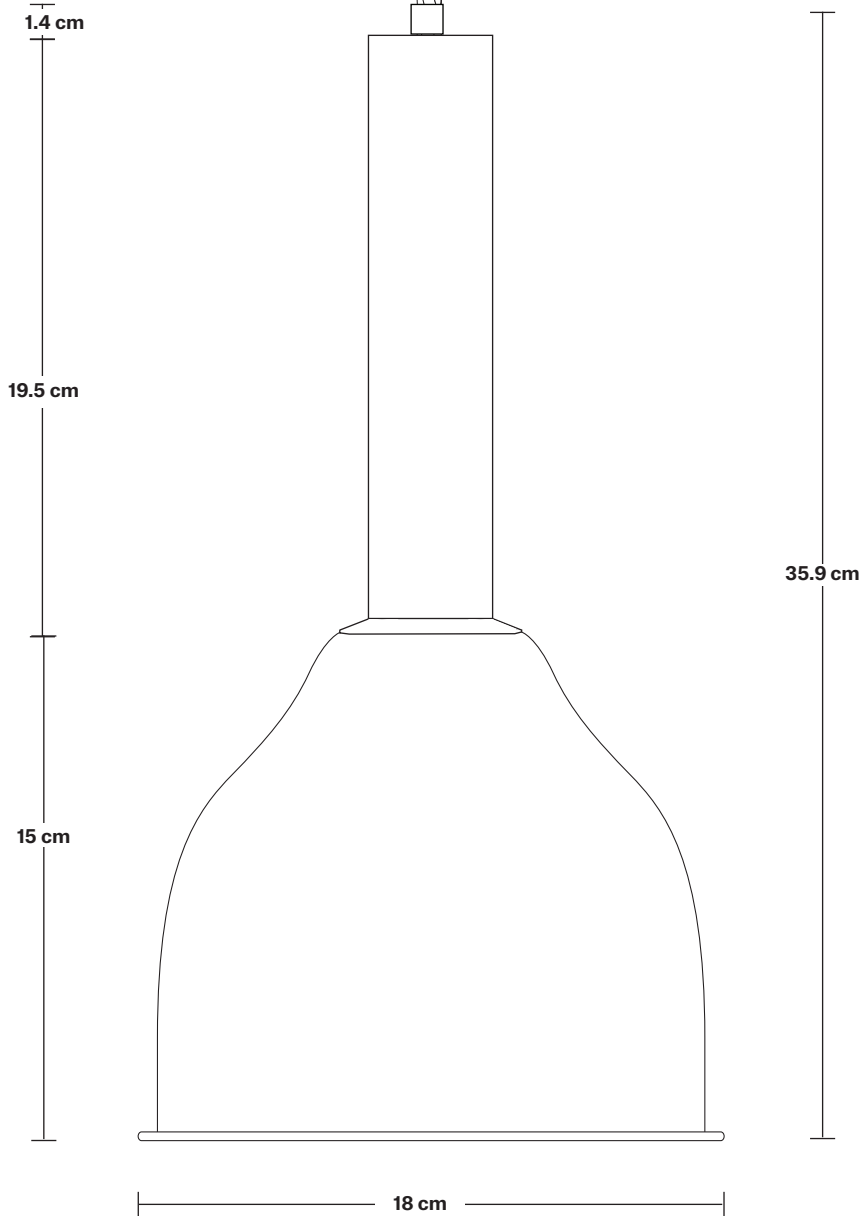

SLEEK

Sleek Cylinder Cone Pendant Light - 7 Inch

SPECIFICATIONS

We meet all UK and EU lighting and safety regulations.

Our products are hand finished to ensure an authentic vintage look and therefore they may vary slightly from those shown in the images.

Bulb Required: Standard screw (E27) fitting, max 40W.

Shade Weight: 0.35 kg

Holder Weight: 0.63 kg

Maximum Weight: 0.98 kg

INFORMATION

Product Code: SL-CY-CP7

Finishes: Brass, Pewter, Copper, Black.

Ready to be installed, installation required.

Wall mount screws not included.

Flex: 1m Black Twisted Fabric Flex.

Holder Finishes: Brass, Pewter, Black.

DIMENSIONS

H: 35.9 cm x **W:** 18 cm x **D:** 18 cm

Shade Diameter: 18 cm / 7.1"

Shade Height: 15 cm / 5.9"

Holder Diameter: 6.3 cm / 2.5"

Holder Height: 23.5 cm / 9.3"

Ceiling Rose Diameter: 8 cm / 3.1"

Ceiling Rose Height: 2 cm / 0.8"

INDUSTVILLE