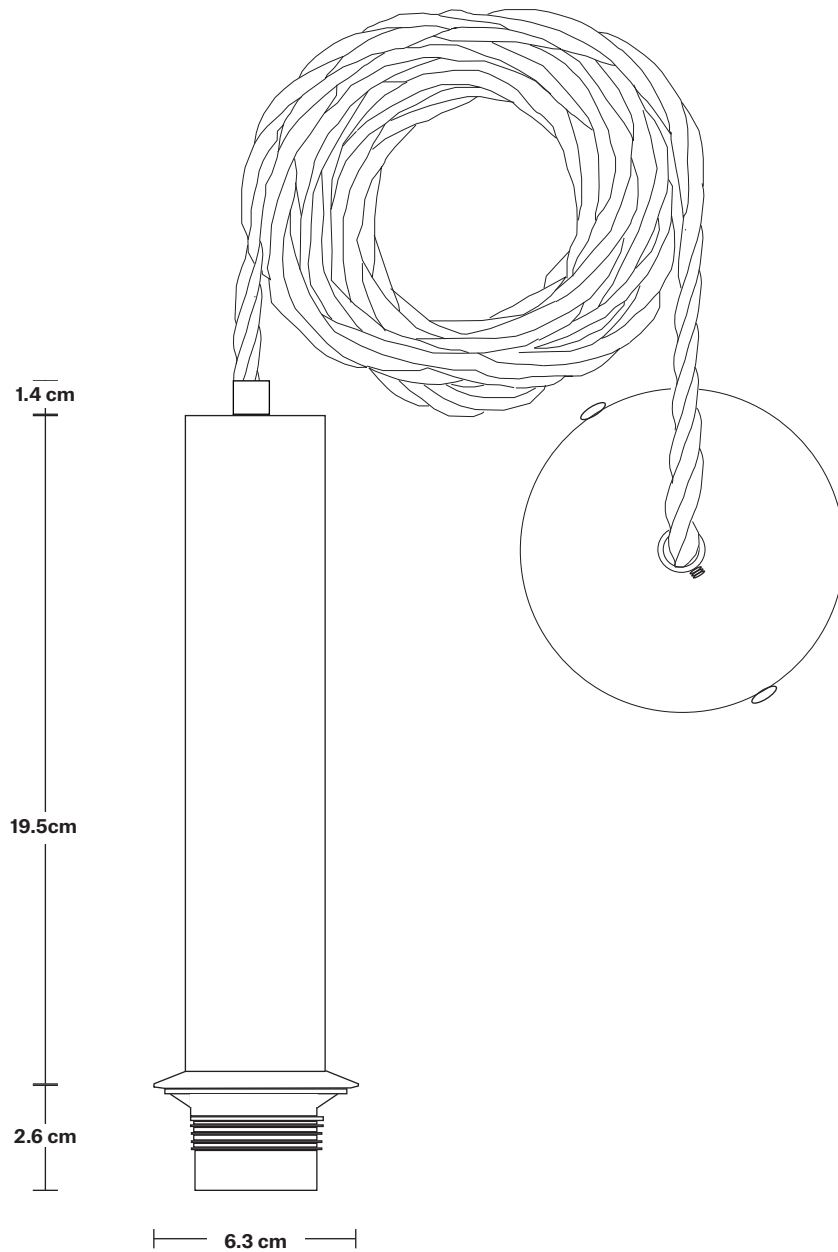

Wall mount screws not included.

Flex: 1m Black Twisted Fabric Flex.

Holder Finishes: Brass, Pewter, Black.

DIMENSIONS

H: 35.9 cm x **W:** 18 cm x **D:** 18 cm

Shade Diameter: 18 cm / 7.1"

Shade Height: 15 cm / 5.9"

Holder Diameter: 6.3 cm / 2.5"

Holder Height: 23.5 cm / 9.3"

Ceiling Rose Diameter: 8 cm / 3.1"

Ceiling Rose Height: 2 cm / 0.8"

INDUSTVILLE

Sleek Cylinder Cord Set ES E27 Bulb Holder

SPECIFICATIONS

We meet all UK and EU lighting and safety regulations.

DIMENSIONS

H: 123.5 cm x **W:** 6.3 cm x **D:** 6.3 cm

Bulb Holder Diameter: 6.3 cm / 2.5"

Bulb Holder Height: 23.5 cm / 9.3"

Ceiling Rose Diameter: 8 cm / 3.1"

Ceiling Rose Height: 2 cm / 0.8"

18 cm

4 cm

Weight: 0.35 kg

INFORMATION

Product Code: C7-S0

Finishes: Brass, Pewter, Copper.

DIMENSIONS

H: 15 cm x **W:** 18 cm x **D:** 18 cm

Shade Diameter: 18 cm / 7"

Shade Height: 15 cm / 6.1"