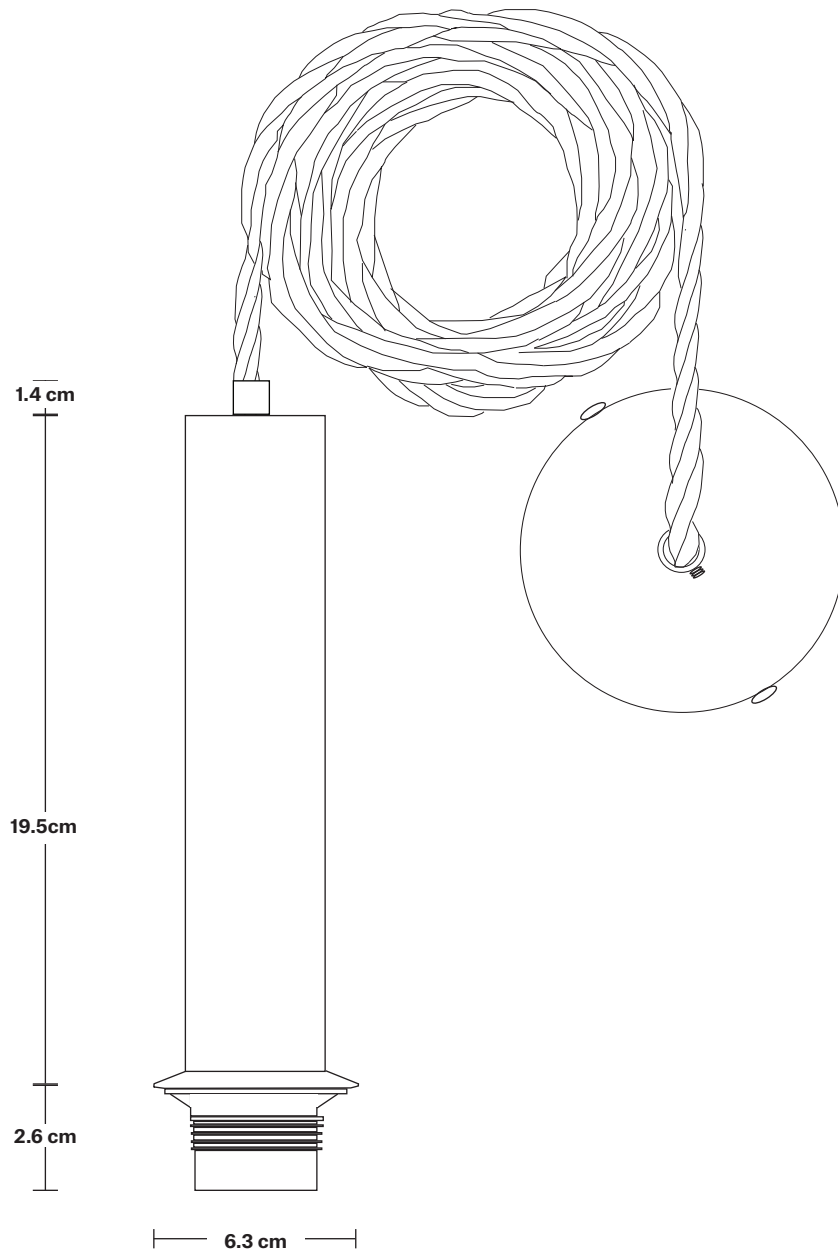

Flex: 1m Black Twisted Fabric Flex.

Holder Finishes: Brass, Pewter, Black.

DIMENSIONS

H: 24 cm x **W:** 17 cm x **D:** 17 cm

Shade Diameter: 17 cm / 6.7"

Shade Height: 16 cm / 6.3"

Holder Diameter: 6.3 cm / 2.5"

Holder Height: 23.5 cm / 9.3"

Ceiling Rose Diameter: 8 cm / 3.1"

Ceiling Rose Height: 2 cm / 0.8"

INDUSTVILLE

Sleek Cylinder Cord Set ES E27 Bulb Holder

SPECIFICATIONS

We meet all UK and EU lighting and safety regulations.

DIMENSIONS

H: 123.5 cm x **W:** 6.3 cm x **D:** 6.3 cm

Bulb Holder Diameter: 6.3 cm / 2.5"

Bulb Holder Height: 23.5 cm / 9.3"

Ceiling Rose Diameter: 8 cm / 3.1"

Ceiling Rose Height: 2 cm / 0.8"

SHADE ONLY

17 cm

4.3 cm

16 cm

7.9 cm

Tinted Glass Globe - 7 Inch

SPECIFICATIONS

We meet all UK and EU lighting and safety regulations.

Our products are hand finished to ensure an authentic vintage look and therefore they may vary slightly from those shown in the images.