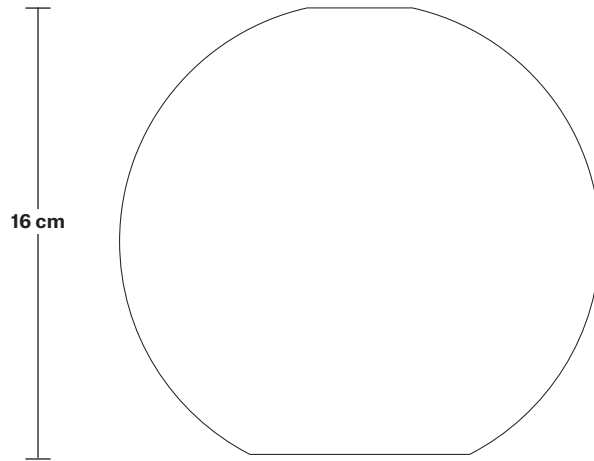

Holder Height: 23.5 cm / 9.3"

Ceiling Rose Diameter: 8 cm / 3.1"

Ceiling Rose Height: 2 cm / 0.8"

INDUSTVILLE

Sleek Cylinder Cord Set ES E27 Bulb Holder

SPECIFICATIONS

We meet all UK and EU lighting and safety regulations.

DIMENSIONS

H: 123.5 cm x **W:** 6.3 cm x **D:** 6.3 cm

Bulb Holder Diameter: 6.3 cm / 2.5"

Bulb Holder Height: 23.5 cm / 9.3"

Ceiling Rose Diameter: 8 cm / 3.1"

Ceiling Rose Height: 2 cm / 0.8"

SHADE ONLY

17 cm

4.3 cm

16 cm

7.9 cm

Tinted Glass Globe - 7 Inch

SPECIFICATIONS

We meet all UK and EU lighting and safety regulations.

Our products are hand finished to ensure an authentic vintage look and therefore they may vary slightly from those shown in the images.

Weight: 0.53 kg

INFORMATION

Product Code: TGL-GL7-SO

Finishes: Amber, Smoke Grey.

DIMENSIONS

H: 16 cm x **W:** 17 cm x **D:** 17 cm

Shade Diameter: 17 cm / 6.6"

Shade Height: 16 cm / 6.2"