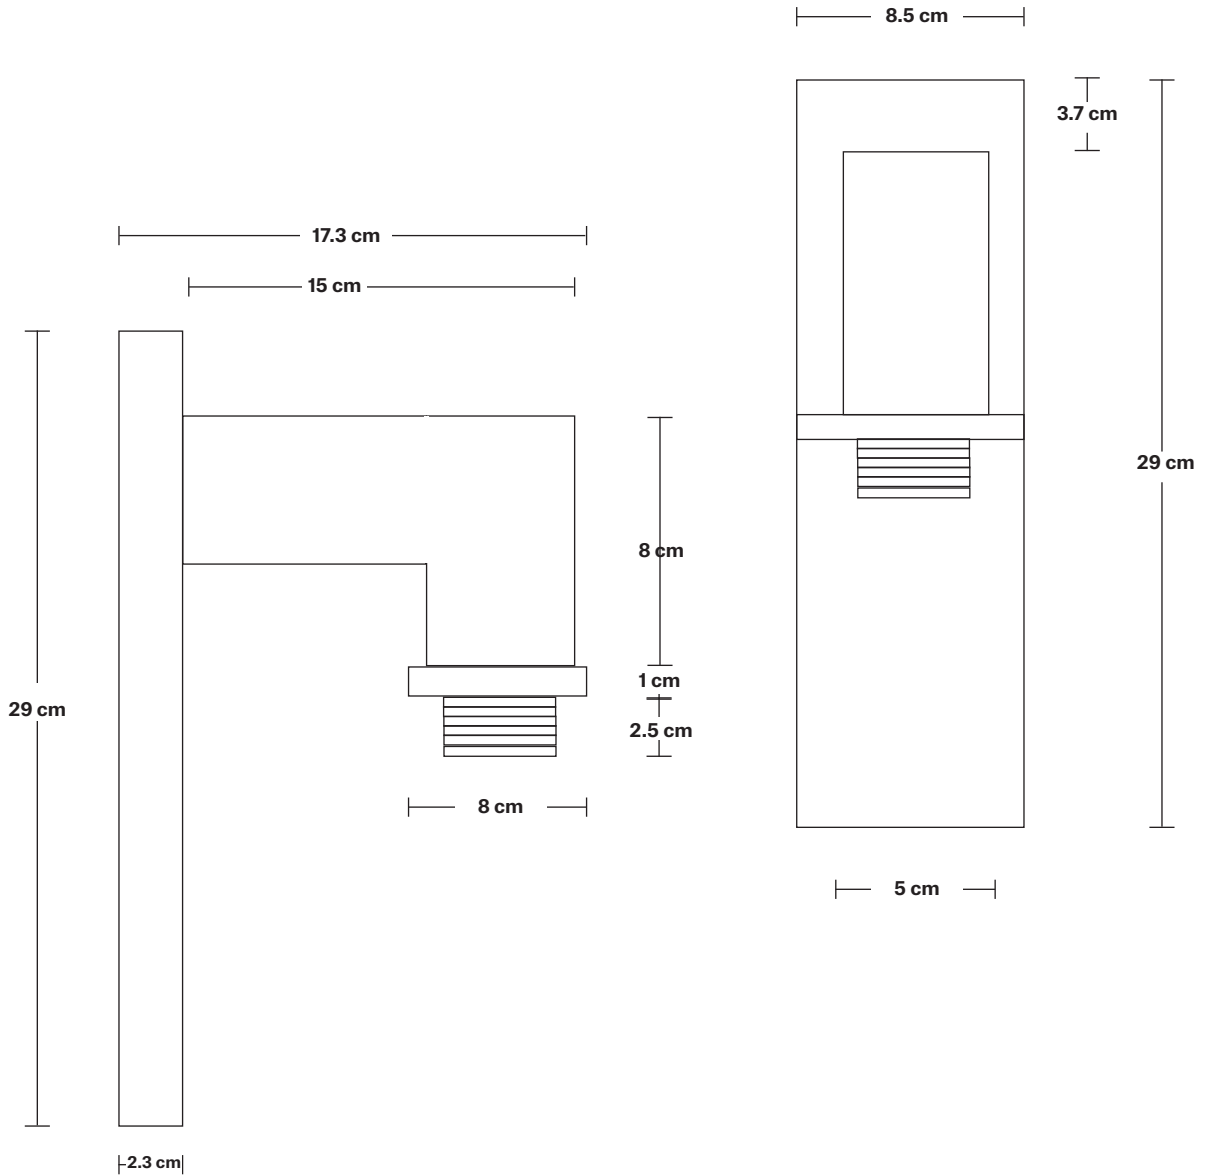

# Boston Opal Glass Dome Wall Light - 8 Inch

SPECIFICATIONS	INFORMATION	DIMENSIONS
<p>We meet all UK and EU lighting and safety regulations.</p>	<p><b>Product Code:</b> BO-OGL-DWL8</p>	<p><b>H:</b> 29 cm x <b>W:</b> 19.8 cm x <b>D:</b> 25 cm</p>
<p>Our products are hand finished to ensure an authentic vintage look and therefore they may vary slightly from those shown in the images.</p>	<p><b>Finishes:</b> White.</p>	<p><b>Shade Diameter:</b> 19.8 cm / 7.5"</p>
<p><b>Bulb Required:</b> Standard screw (E27) fitting, max 40W.</p>	<p>Ready to be installed, installation required.</p>	<p><b>Shade Height:</b> 10.5 cm / 4.13"</p>
<p><b>Shade Weight:</b> 0.84 kg</p>	<p>Wall mount screws not included.</p>	<p><b>Holder Diameter:</b> 8.5 cm / 3.3"</p>
<p><b>Holder Weight:</b> 0.98 kg</p>	<p><b>Holder Finishes:</b> Brass, Pewter.</p>	<p><b>Holder Height:</b> 29 cm / 11.4"</p>
<p><b>Maximum Weight:</b> 1.82 kg</p>		<p><b>Ceiling Rose Diameter:</b> 8.5 cm / 3.3"</p>
		<p><b>Ceiling Rose Height:</b> 29 cm / 11.4"</p>

**Bulb Required:** Standard screw (E27) fitting, max 40W.

**Weight:** 0.98 kg

## DIMENSIONS

**H:** 29 cm x **W:** 8.5 cm x **D:** 19.2 cm

**Holder Width:** 8.5 cm / 3.3"

**Holder Height:** 29 cm / 11.4"

**Rose Diameter:** 8.5 cm / 3.3"

**Rose Height:** 29 cm / 11.4"

## Opal Glass Dome - 8 Inch

SPECIFICATIONS	INFORMATION	DIMENSIONS
<p>We meet all UK and EU lighting and safety regulations.</p> <p>Our products are hand finished to ensure an authentic vintage look and therefore they may vary slightly from those shown in the images.</p> <p><b>Bulb Required:</b> Standard screw (E27) fitting, max 40W.</p> <p><b>Shade Weight:</b> 0.84 kg</p>	<p><b>Product Code:</b> OGL-D8-W-SO</p> <p><b>Finishes:</b> White.</p> <p><b>Ring Finishes:</b> Brass, Pewter.</p>	<p><b>H:</b> 10.5 cm x <b>W:</b> 19.8 cm x <b>D:</b> 19.8 cm</p> <p><b>Shade Diameter:</b> 19.8 cm / 7.5"</p> <p><b>Shade Height:</b> 10.5 cm / 4.13"</p>