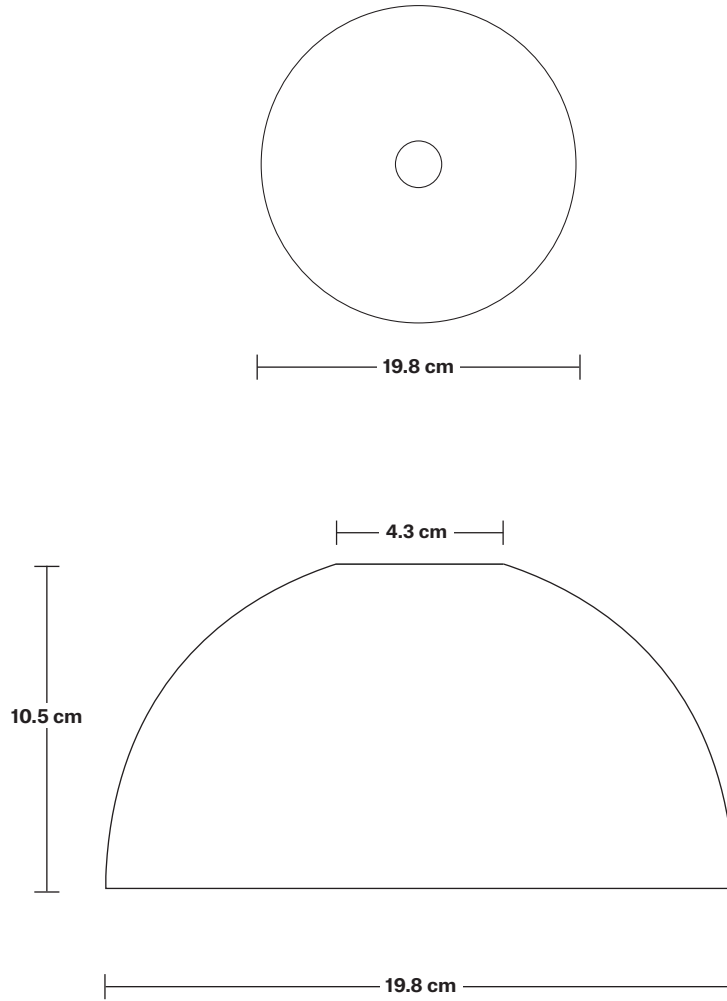

# Boston Opal Glass Dome Wall Light - 8 Inch

SPECIFICATIONS	INFORMATION	DIMENSIONS
<p>We meet all UK and EU lighting and safety regulations.</p>	<p><b>Product Code:</b> BO-OGL-DWL8</p>	<p><b>H:</b> 29 cm x <b>W:</b> 19.8 cm x <b>D:</b> 25 cm</p>
<p>Our products are hand finished to ensure an authentic vintage look and therefore they may vary slightly from those shown in the images.</p>	<p><b>Finishes:</b> White.</p>	<p><b>Shade Diameter:</b> 19.8 cm / 7.5"</p>
<p><b>Bulb Required:</b> Standard screw (E27) fitting, max 40W.</p>	<p>Ready to be installed, installation required.</p>	<p><b>Shade Height:</b> 10.5 cm / 4.13"</p>
<p><b>Shade Weight:</b> 0.84 kg</p>	<p>Wall mount screws not included.</p>	<p><b>Holder Diameter:</b> 8.5 cm / 3.3"</p>
<p><b>Holder Weight:</b> 0.98 kg</p>	<p><b>Holder Finishes:</b> Brass, Pewter.</p>	<p><b>Holder Height:</b> 29 cm / 11.4"</p>
<p><b>Maximum Weight:</b> 1.82 kg</p>		<p><b>Ceiling Rose Diameter:</b> 8.5 cm / 3.3"</p>
		<p><b>Ceiling Rose Height:</b> 29 cm / 11.4"</p>

## DIMENSIONS

**H:** 29 cm x **W:** 8.5 cm x **D:** 19.2 cm

**Holder Width:** 8.5 cm / 3.3"

**Holder Height:** 29 cm / 11.4"

**Rose Diameter:** 8.5 cm / 3.3"

**Rose Height:** 29 cm / 11.4"

## Opal Glass Dome - 8 Inch

SPECIFICATIONS	INFORMATION	DIMENSIONS
<p>We meet all UK and EU lighting and safety regulations.</p> <p>Our products are hand finished to ensure an authentic vintage look and therefore they may vary slightly from those shown in the images.</p> <p><b>Bulb Required:</b> Standard screw (E27) fitting, max 40W.</p> <p><b>Shade Weight:</b> 0.84 kg</p>	<p><b>Product Code:</b> OGL-D8-W-SO</p> <p><b>Finishes:</b> White.</p> <p><b>Ring Finishes:</b> Brass, Pewter.</p>	<p><b>H:</b> 10.5 cm x <b>W:</b> 19.8 cm x <b>D:</b> 19.8 cm</p> <p><b>Shade Diameter:</b> 19.8 cm / 7.5"</p> <p><b>Shade Height:</b> 10.5 cm / 4.13"</p>