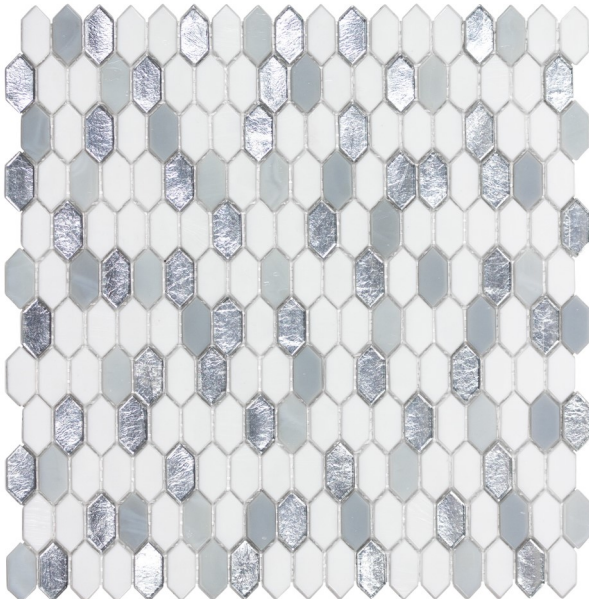

White

Contact Us:
Sales@urbancoasttile.com