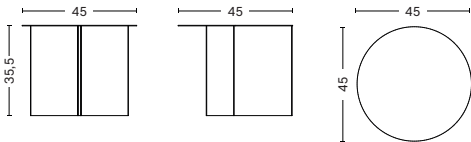

SLIT TABLE WOOD

PRODUCT FACT SHEET

SLIT TABLE WOOD

DESIGN BY HAY, 2022

HAY's Slit Table is a geometric wooden table inspired by paper origami techniques. The slim frame appears folded beneath the tabletop, creating a simple yet sculptural form that is reminiscent of traditional Japanese paper art. The Slit Table is available in different shapes and sizes, and is offered in various wood types and finishes. Compact and versatile, it can be used on its own or arranged in clusters in diverse private or public settings.

DIMENSIONS

SLIT TABLE WOOD ROUND

DIAMETER 45 CM | 17.72"

HEIGHT 35,5 CM | 13.98"

SLIT TABLE WOOD ROUND XL

DIAMETER 65 CM | 25.59"

HEIGHT 35,5 CM | 13.98"

SLIT TABLE WOOD ROUND HIGH

DIAMETER 35 CM | 13.78"

HEIGHT 47 CM | 18.50"

SLIT TABLE WOOD OBLONG

LENGTH 49,5 CM | 19.49"

WIDTH 27,5 CM | 10.83"

HEIGHT 35,5 CM | 13.98"

MATERIALS

TABLETOP