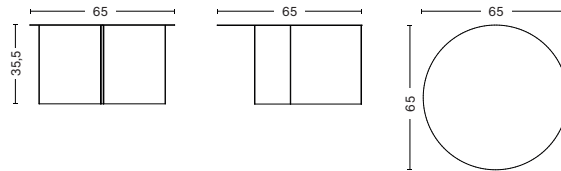

HIGHLIGHTS

- A family of wooden tables featuring round and oblong shapes in different colours.
- Geometric wooden table with a simple yet sculptural form.
- Available in different sizes and heights.
- The Slit Table collection also include tables in powder coated steel and polished brass- and mirror finishes.
- The Slit tables in wood are FSC™-certified.
- Suitable for a wide variety of private and office environments.

DIMENSIONS

SLIT TABLE WOOD ROUND

DIAMETER 45 CM | 17.72"

HEIGHT 35,5 CM | 13.98"

SLIT TABLE WOOD ROUND XL

DIAMETER 65 CM | 25.59"

HEIGHT 35,5 CM | 13.98"

SLIT TABLE WOOD ROUND HIGH

DIAMETER 35 CM | 13.78"

HEIGHT 47 CM | 18.50"

SLIT TABLE WOOD OBLONG

LENGTH 49,5 CM | 19.49"

WIDTH 27,5 CM | 10.83"

HEIGHT 35,5 CM | 13.98"

MATERIALS

TABLETOP