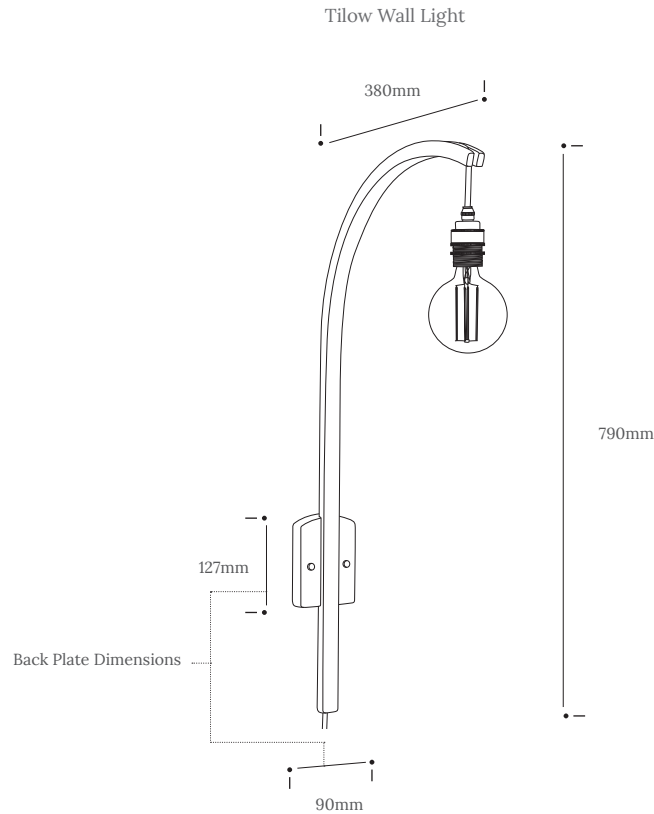

TILOW WALL LIGHT

Product Specification

Tom Raffield

Representing the first strong branch that is born from a mighty oak tree, the Tilow Lighting Range allows nature's forms to enhance your interior's personality. A big sister to our Hanter design, the Tilow can suspend a fully exposed bulb, or showcase a selection of our iconic lampshades.

An arc of sustainably sourced oak grows up and out from a solid base, suspending a bulb at perfect height to display boundless light across your space. The Tilow's steam bent design will divide and balance your interior with ease as it illuminates with a warm, welcoming glow. Whether invited into your home as dynamic hallway radiance or to adorn your living space with light, the Tilow extends unique, striking design to your walls.

Take your interior into a new chapter.

Product Type : Wall Light	SKU	Wood types	Dimensions L x W x H (mm)		Weight (kg)	
			Unboxed	Boxed	Unboxed	Boxed
Tilow Wall Light :	TR-TILO-WL-O	Oak	90 x 380 x 790	1350 x 200 x 655	0.89	
Materials	Oak				Other materials	
Finish	Finished with a blend of natural wax oils to give a protective, hardwearing and beautiful finish.					
Wiring	Brass bulb holder with black inline switch and plug	Wiring kit Plastic inline switch E27 (240v)	Flex Flex colour: grey fabric Cable length: 328cm from plug to bulb holder	Reccomended light bulb Max 25W LED		
Care information	Dusting your light regularly and with a light feather duster should keep your light looking clean, otherwise wipe with a damp cloth and remove any moisture with a dry cloth. Gentle furniture polishes can also be used.					
Additional information	- Suitable for use on 240v circuits. - Installation instructions and fixings included. This product can be plugged straight into a 240v outlet. - If hardwiring into the main supply, this product must be installed by a qualified electrician.					

Tom Raffield Ltd, F3 Church View Business Park, Bickland Water Rd, Falmouth TR11 4FZ, UK
tomraffield.com contact@tomraffield.com +44 (0) 1326 722725 #tomraffield @tomraffield

Due to the character of handcrafted natural products, all dimensions are approximate. Wood colour may slightly vary.
All products, prices and leadtimes are correct at time of print and are subject to change without notice.