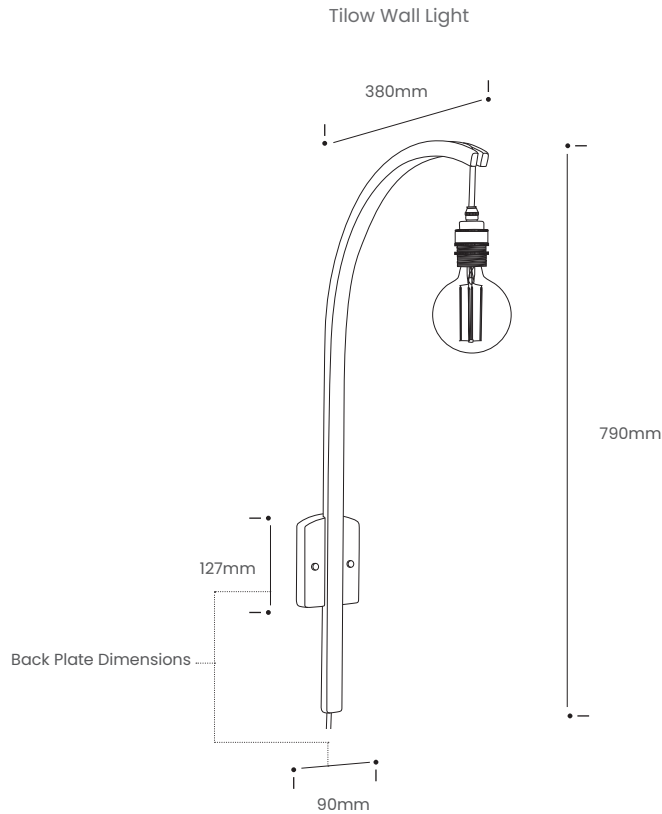

TILOW WALL LIGHT

Product Specification

Tom Raffield

Representing the first strong branch that is born from a mighty oak tree, the Tilow Lighting Range allows nature's forms to enhance your interior's personality. A big sister to our Hanter design, the Tilow can suspend a fully exposed bulb, or showcase a selection of our iconic lampshades.

An arc of sustainably sourced oak grows up and out from a solid base, suspending a bulb at perfect height to display boundless light across your space. The Tilow's steam bent design will divide and balance your interior with ease as it illuminates with a warm, welcoming glow. Whether invited into your home as dynamic hallway radiance or to adorn your living space with light, the Tilow extends unique, striking design to your walls.

Take your interior into a new chapter.

Product Type : Wall Light	SKU	Wood types	Dimensions L x W x H (mm)		Weight (kg)	
			Unboxed	Boxed	Unboxed	Boxed
Tilow Wall Light :	TR-TILO-WL-O	Oak	90 x 380 x 790	1350 x 200 x 655	0.89	
Materials	Oak 				Other materials	
Finish	Finished with a blend of natural wax oils to give a protective, hardwearing and beautiful finish.					
Wiring	Brass bulb holder with black inline switch and plug 	Wiring kit Plastic inline switch E27 (240v)	Flex Flex colour: grey fabric  Cable length: 328cm from plug to bulb holder	Recommended light bulb Max 25W LED		
Care information	Dusting your light regularly and with a light feather duster should keep your light looking clean, otherwise wipe with a damp cloth and remove any moisture with a dry cloth. Gentle furniture polishes can also be used.					
Additional information	<ul style="list-style-type: none"> Suitable for use on 240v circuits. Installation instructions and fixings included. This product can be plugged straight into a 240v outlet. If hardwiring into the main supply, this product must be installed by a qualified electrician. 					