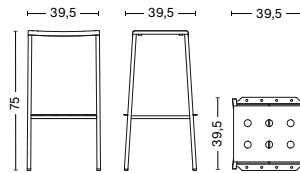

DIMENSIONS

BALCONY CHAIR
WIDTH 44,5 CM
DEPTH 51,5 CM
HEIGHT 79 CM
SEAT HEIGHT 46 CM
SEAT DEPTH 41 CM

BALCONY ARMCHAIR
WIDTH 51,5 CM
DEPTH 51,5 CM
HEIGHT 79 CM
SEAT HEIGHT 46 CM
SEAT DEPTH 41 CM

BALCONY DINING CHAIR
WIDTH 44,5 CM
DEPTH 52 CM
HEIGHT 81 CM
SEAT HEIGHT 46 CM
SEAT DEPTH 41 CM

BALCONY DINING ARMCHAIR
WIDTH 51,5 CM
DEPTH 52 CM
HEIGHT 81 CM
SEAT HEIGHT 46 CM
SEAT DEPTH 41 CM

BALCONY BENCH
LENGTH 119,5 CM
DEPTH 35 CM
HEIGHT 46 CM

BALCONY BENCH
LENGTH 165,5 CM
DEPTH 35 CM
HEIGHT 46 CM

DIMENSIONS

BALCONY DINING BENCH
 WIDTH 114 CM
 DEPTH 52 CM
 HEIGHT 79 CM
 SEAT HEIGHT 46 CM

BALCONY DINING BENCH W. ARM
 WIDTH 121 CM
 DEPTH 52 CM
 HEIGHT 79 CM
 SEAT HEIGHT 46 CM

BALCONY BAR STOOL LOW
 WIDTH 39,5 CM
 DEPTH 39,5 CM
 HEIGHT 65 CM

BALCONY BAR STOOL HIGH
 WIDTH 39,5 CM
 DEPTH 39,5 CM
 HEIGHT 75 CM

BALCONY STOOL
 WIDTH 39 CM
 DEPTH 35 CM
 HEIGHT 46 CM

BALCONY LOUNGE CHAIR
 WIDTH 55 CM
 DEPTH 69,5 CM
 HEIGHT 72 CM
 SEAT HEIGHT 39 CM
 SEAT DEPTH 52 CM