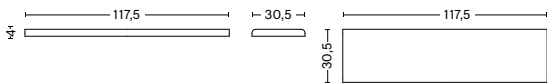

DIMENSIONS

FOR CHAIR, ARMCHAIR, DINING CHAIR & DINING ARMCHAIR
 WIDTH 38,5 CM
 DEPTH 40,5 CM
 HEIGHT 4 CM

FOR LOUNGE CHAIR & LOUNGE ARMCHAIR
 WIDTH 49,5 CM
 DEPTH 51,5 CM
 HEIGHT 4 CM

FOR BENCH L119,5
 WIDTH 117,5 CM
 DEPTH 30,5 CM
 HEIGHT 4 CM