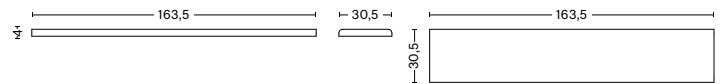

DIMENSIONS

FOR CHAIR, ARMCHAIR, DINING CHAIR & DINING ARMCHAIR
 WIDTH 38,5 CM
 DEPTH 40,5 CM
 HEIGHT 4 CM

FOR LOUNGE CHAIR & LOUNGE ARMCHAIR
 WIDTH 49,5 CM
 DEPTH 51,5 CM
 HEIGHT 4 CM

FOR BENCH L119,5
 WIDTH 117,5 CM
 DEPTH 30,5 CM
 HEIGHT 4 CM