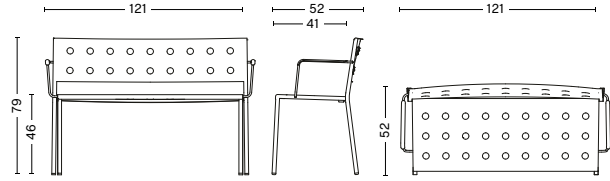

DIMENSIONS

BALCONY CHAIR
WIDTH 44,5 CM
DEPTH 51,5 CM
HEIGHT 79 CM
SEAT HEIGHT 46 CM
SEAT DEPTH 41 CM

BALCONY ARMCHAIR
WIDTH 51,5 CM
DEPTH 51,5 CM
HEIGHT 79 CM
SEAT HEIGHT 46 CM
SEAT DEPTH 41 CM

BALCONY DINING CHAIR
WIDTH 44,5 CM
DEPTH 52 CM
HEIGHT 81 CM
SEAT HEIGHT 46 CM
SEAT DEPTH 41 CM

BALCONY DINING ARMCHAIR
WIDTH 51,5 CM
DEPTH 52 CM
HEIGHT 81 CM
SEAT HEIGHT 46 CM
SEAT DEPTH 41 CM

BALCONY BENCH
LENGTH 119,5 CM
DEPTH 35 CM
HEIGHT 46 CM

BALCONY BENCH
LENGTH 165,5 CM
DEPTH 35 CM
HEIGHT 46 CM

DIMENSIONS

BALCONY DINING BENCH
 WIDTH 114 CM
 DEPTH 52 CM
 HEIGHT 79 CM
 SEAT HEIGHT 46 CM

BALCONY DINING BENCH W. ARM
 WIDTH 121 CM
 DEPTH 52 CM
 HEIGHT 79 CM
 SEAT HEIGHT 46 CM

BALCONY BAR STOOL LOW
 WIDTH 39,5 CM
 DEPTH 39,5 CM
 HEIGHT 65 CM