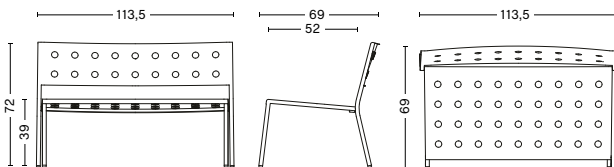

DIMENSIONS

BALCONY DINING BENCH
 WIDTH 114 CM
 DEPTH 52 CM
 HEIGHT 79 CM
 SEAT HEIGHT 46 CM

BALCONY DINING BENCH W. ARM
 WIDTH 121 CM
 DEPTH 52 CM
 HEIGHT 79 CM
 SEAT HEIGHT 46 CM

BALCONY BAR STOOL LOW
 WIDTH 39,5 CM
 DEPTH 39,5 CM
 HEIGHT 65 CM

BALCONY BAR STOOL HIGH
 WIDTH 39,5 CM
 DEPTH 39,5 CM
 HEIGHT 75 CM

BALCONY STOOL
 WIDTH 39 CM
 DEPTH 35 CM
 HEIGHT 46 CM

BALCONY LOUNGE CHAIR
 WIDTH 55 CM
 DEPTH 69,5 CM
 HEIGHT 72 CM
 SEAT HEIGHT 39 CM
 SEAT DEPTH 52 CM

BALCONY LOUNGE ARMCHAIR
 WIDTH 63 CM
 DEPTH 69,5 CM
 HEIGHT 72 CM
 SEAT HEIGHT 39 CM
 SEAT DEPTH 52 CM

BALCONY LOUNGE BENCH
 WIDTH 113,5 CM
 DEPTH 69 CM
 HEIGHT 72 CM
 SEAT HEIGHT 39 CM

BALCONY LOUNGE BENCH W ARM
 WIDTH 121,5 CM
 DEPTH 69 CM
 HEIGHT 72 CM
 SEAT HEIGHT 39 CM