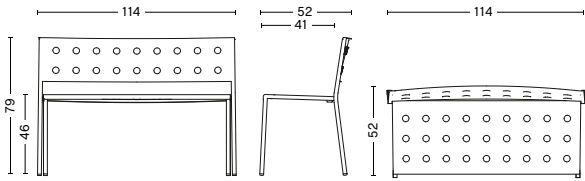

DIMENSIONS

BALCONY CHAIR
WIDTH 44,5 CM
DEPTH 51,5 CM
HEIGHT 79 CM
SEAT HEIGHT 46 CM
SEAT DEPTH 41 CM

BALCONY ARMCHAIR
WIDTH 51,5 CM
DEPTH 51,5 CM
HEIGHT 79 CM
SEAT HEIGHT 46 CM
SEAT DEPTH 41 CM

BALCONY DINING CHAIR
WIDTH 44,5 CM
DEPTH 52 CM
HEIGHT 81 CM
SEAT HEIGHT 46 CM
SEAT DEPTH 41 CM

BALCONY DINING ARMCHAIR
WIDTH 51,5 CM
DEPTH 52 CM
HEIGHT 81 CM
SEAT HEIGHT 46 CM
SEAT DEPTH 41 CM

BALCONY BENCH
LENGTH 119,5 CM
DEPTH 35 CM
HEIGHT 46 CM

BALCONY BENCH
LENGTH 165,5 CM
DEPTH 35 CM
HEIGHT 46 CM

DIMENSIONS

BALCONY DINING BENCH
 WIDTH 114 CM
 DEPTH 52 CM
 HEIGHT 79 CM
 SEAT HEIGHT 46 CM

BALCONY DINING BENCH W. ARM
 WIDTH 121 CM
 DEPTH 52 CM
 HEIGHT 79 CM
 SEAT HEIGHT 46 CM

BALCONY BAR STOOL LOW
 WIDTH 39,5 CM
 DEPTH 39,5 CM
 HEIGHT 65 CM