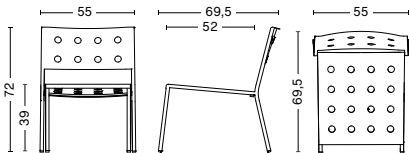

DIMENSIONS

BALCONY CHAIR
WIDTH 44,5 CM
DEPTH 51,5 CM
HEIGHT 79 CM
SEAT HEIGHT 46 CM
SEAT DEPTH 41 CM

BALCONY ARMCHAIR
WIDTH 51,5 CM
DEPTH 51,5 CM
HEIGHT 79 CM
SEAT HEIGHT 46 CM
SEAT DEPTH 41 CM

BALCONY DINING CHAIR
WIDTH 44,5 CM
DEPTH 52 CM
HEIGHT 81 CM
SEAT HEIGHT 46 CM
SEAT DEPTH 41 CM

BALCONY DINING ARMCHAIR
WIDTH 51,5 CM
DEPTH 52 CM
HEIGHT 81 CM
SEAT HEIGHT 46 CM
SEAT DEPTH 41 CM

BALCONY BENCH
LENGTH 119,5 CM
DEPTH 35 CM
HEIGHT 46 CM

BALCONY BENCH
LENGTH 165,5 CM
DEPTH 35 CM
HEIGHT 46 CM

DIMENSIONS

BALCONY DINING BENCH
 WIDTH 114 CM
 DEPTH 52 CM
 HEIGHT 79 CM
 SEAT HEIGHT 46 CM

BALCONY DINING BENCH W. ARM
 WIDTH 121 CM
 DEPTH 52 CM
 HEIGHT 79 CM
 SEAT HEIGHT 46 CM

BALCONY BAR STOOL LOW
 WIDTH 39,5 CM
 DEPTH 39,5 CM
 HEIGHT 65 CM

BALCONY BAR STOOL HIGH
 WIDTH 39,5 CM
 DEPTH 39,5 CM
 HEIGHT 75 CM

BALCONY STOOL
 WIDTH 39 CM
 DEPTH 35 CM
 HEIGHT 46 CM

BALCONY LOUNGE CHAIR
 WIDTH 55 CM
 DEPTH 69,5 CM
 HEIGHT 72 CM
 SEAT HEIGHT 39 CM
 SEAT DEPTH 52 CM