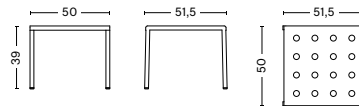

DIMENSIONS

BALCONY DINING BENCH
 WIDTH 114 CM
 DEPTH 52 CM
 HEIGHT 79 CM
 SEAT HEIGHT 46 CM

BALCONY DINING BENCH W. ARM
 WIDTH 121 CM
 DEPTH 52 CM
 HEIGHT 79 CM
 SEAT HEIGHT 46 CM

BALCONY BAR STOOL LOW
 WIDTH 39,5 CM
 DEPTH 39,5 CM
 HEIGHT 65 CM

BALCONY LOUNGE ARMCHAIR
 WIDTH 63 CM
 DEPTH 69,5 CM
 HEIGHT 72 CM
 SEAT HEIGHT 39 CM
 SEAT DEPTH 52 CM

BALCONY LOUNGE BENCH
 WIDTH 113,5 CM
 DEPTH 69 CM
 HEIGHT 72 CM
 SEAT HEIGHT 39 CM

BALCONY LOUNGE BENCH W ARM
 WIDTH 121,5 CM
 DEPTH 69 CM
 HEIGHT 72 CM
 SEAT HEIGHT 39 CM

DIMENSIONS

BALCONY TABLE
LENGTH 190 CM
WIDTH 87 CM
HEIGHT 74 CM

BALCONY TABLE
LENGTH 144 CM
WIDTH 76 CM
HEIGHT 74 CM

BALCONY TABLE
LENGTH 75 CM
WIDTH 76 CM
HEIGHT 74 CM

BALCONY LOW TABLE
LENGTH 50 CM
WIDTH 51,5 CM
HEIGHT 39 CM

BALCONY LOW TABLE | RECTANGULAR
LENGTH 96,5 CM
WIDTH 41 CM
HEIGHT 39 CM

BALCONY LOW TABLE | SQUARE
LENGTH 75 CM
WIDTH 76 CM
HEIGHT 39 CM

MATERIALS

BALCONY COLLECTION

Powder coated steel with a two-component coating; a primer and an outdoor powder coating which provides a barrier to corrosive elements, making it suitable for outdoor use.