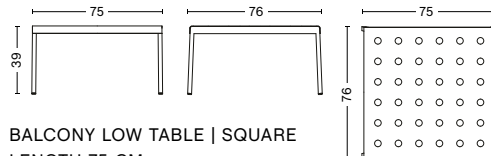

DIMENSIONS

BALCONY TABLE
LENGTH 190 CM
WIDTH 87 CM
HEIGHT 74 CM

BALCONY TABLE
LENGTH 144 CM
WIDTH 76 CM
HEIGHT 74 CM

BALCONY TABLE
LENGTH 75 CM
WIDTH 76 CM
HEIGHT 74 CM

BALCONY LOW TABLE
LENGTH 50 CM
WIDTH 51,5 CM
HEIGHT 39 CM

BALCONY LOW TABLE | RECTANGULAR
LENGTH 96,5 CM
WIDTH 41 CM
HEIGHT 39 CM

BALCONY LOW TABLE | SQUARE
LENGTH 75 CM
WIDTH 76 CM
HEIGHT 39 CM

MATERIALS

BALCONY COLLECTION

Powder coated steel with a two-component coating; a primer and an outdoor powder coating which provides a barrier to corrosive elements, making it suitable for outdoor use.