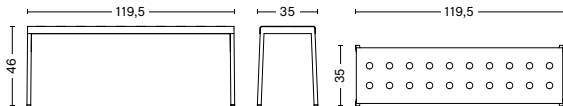

BALCONY BENCH
LENGTH 119,5 CM
DEPTH 35 CM
HEIGHT 46 CM