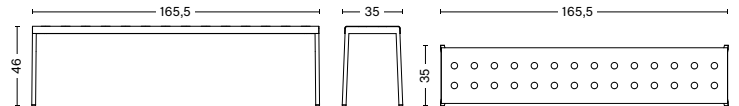

DIMENSIONS

BALCONY CHAIR
WIDTH 44,5 CM
DEPTH 51,5 CM
HEIGHT 79 CM
SEAT HEIGHT 46 CM
SEAT DEPTH 41 CM

BALCONY ARMCHAIR
WIDTH 51,5 CM
DEPTH 51,5 CM
HEIGHT 79 CM
SEAT HEIGHT 46 CM
SEAT DEPTH 41 CM

BALCONY DINING CHAIR
WIDTH 44,5 CM
DEPTH 52 CM
HEIGHT 81 CM
SEAT HEIGHT 46 CM
SEAT DEPTH 41 CM

BALCONY DINING ARMCHAIR
WIDTH 51,5 CM
DEPTH 52 CM
HEIGHT 81 CM
SEAT HEIGHT 46 CM
SEAT DEPTH 41 CM

BALCONY BENCH
LENGTH 119,5 CM
DEPTH 35 CM
HEIGHT 46 CM

BALCONY BENCH
LENGTH 165,5 CM
DEPTH 35 CM
HEIGHT 46 CM