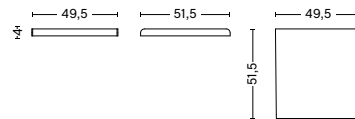

DIMENSIONS

FOR CHAIR, ARMCHAIR, DINING CHAIR & DINING ARMCHAIR
 WIDTH 38,5 CM
 DEPTH 40,5 CM
 HEIGHT 4 CM

FOR LOUNGE CHAIR & LOUNGE ARMCHAIR
 WIDTH 49,5 CM
 DEPTH 51,5 CM
 HEIGHT 4 CM

FOR BENCH L119,5
 WIDTH 117,5 CM
 DEPTH 30,5 CM
 HEIGHT 4 CM