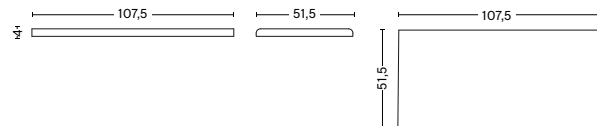

FOR LOUNGE BENCH & LOUNGE BENCH W. ARM
WIDTH 107,5 CM
DEPTH 51,5 CM
HEIGHT 4 CM