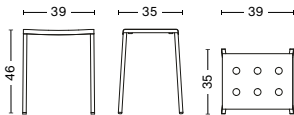

DIMENSIONS

BALCONY CHAIR
WIDTH 44,5 CM
DEPTH 51,5 CM
HEIGHT 79 CM
SEAT HEIGHT 46 CM
SEAT DEPTH 41 CM

BALCONY ARMCHAIR
WIDTH 51,5 CM
DEPTH 51,5 CM
HEIGHT 79 CM
SEAT HEIGHT 46 CM
SEAT DEPTH 41 CM

BALCONY DINING CHAIR
WIDTH 44,5 CM
DEPTH 52 CM
HEIGHT 81 CM
SEAT HEIGHT 46 CM
SEAT DEPTH 41 CM

BALCONY DINING ARMCHAIR
WIDTH 51,5 CM
DEPTH 52 CM
HEIGHT 81 CM
SEAT HEIGHT 46 CM
SEAT DEPTH 41 CM

BALCONY BENCH
LENGTH 119,5 CM
DEPTH 35 CM
HEIGHT 46 CM

BALCONY BENCH
LENGTH 165,5 CM
DEPTH 35 CM
HEIGHT 46 CM

DIMENSIONS

BALCONY DINING BENCH
 WIDTH 114 CM
 DEPTH 52 CM
 HEIGHT 79 CM
 SEAT HEIGHT 46 CM

BALCONY DINING BENCH W. ARM
 WIDTH 121 CM
 DEPTH 52 CM
 HEIGHT 79 CM
 SEAT HEIGHT 46 CM

BALCONY BAR STOOL LOW
 WIDTH 39,5 CM
 DEPTH 39,5 CM
 HEIGHT 65 CM

BALCONY BAR STOOL HIGH
 WIDTH 39,5 CM
 DEPTH 39,5 CM
 HEIGHT 75 CM

BALCONY STOOL
 WIDTH 39 CM
 DEPTH 35 CM
 HEIGHT 46 CM

BALCONY LOUNGE CHAIR
 WIDTH 55 CM
 DEPTH 69,5 CM
 HEIGHT 72 CM
 SEAT HEIGHT 39 CM
 SEAT DEPTH 52 CM