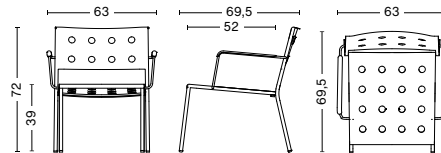

DIMENSIONS

BALCONY CHAIR
WIDTH 44,5 CM
DEPTH 51,5 CM
HEIGHT 79 CM
SEAT HEIGHT 46 CM
SEAT DEPTH 41 CM

BALCONY ARMCHAIR
WIDTH 51,5 CM
DEPTH 51,5 CM
HEIGHT 79 CM
SEAT HEIGHT 46 CM
SEAT DEPTH 41 CM

BALCONY DINING CHAIR
WIDTH 44,5 CM
DEPTH 52 CM
HEIGHT 81 CM
SEAT HEIGHT 46 CM
SEAT DEPTH 41 CM

BALCONY DINING ARMCHAIR
WIDTH 51,5 CM
DEPTH 52 CM
HEIGHT 81 CM
SEAT HEIGHT 46 CM
SEAT DEPTH 41 CM

BALCONY BENCH
LENGTH 119,5 CM
DEPTH 35 CM
HEIGHT 46 CM

BALCONY BENCH
LENGTH 165,5 CM
DEPTH 35 CM
HEIGHT 46 CM

DIMENSIONS

BALCONY DINING BENCH
 WIDTH 114 CM
 DEPTH 52 CM
 HEIGHT 79 CM
 SEAT HEIGHT 46 CM

BALCONY DINING BENCH W. ARM
 WIDTH 121 CM
 DEPTH 52 CM
 HEIGHT 79 CM
 SEAT HEIGHT 46 CM

BALCONY BAR STOOL LOW
 WIDTH 39,5 CM
 DEPTH 39,5 CM
 HEIGHT 65 CM

BALCONY BAR STOOL HIGH
 WIDTH 39,5 CM
 DEPTH 39,5 CM
 HEIGHT 75 CM

BALCONY STOOL
 WIDTH 39 CM
 DEPTH 35 CM
 HEIGHT 46 CM

BALCONY LOUNGE CHAIR
 WIDTH 55 CM
 DEPTH 69,5 CM
 HEIGHT 72 CM
 SEAT HEIGHT 39 CM
 SEAT DEPTH 52 CM