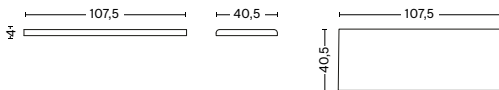

FOR DINING BENCH & DINING BENCH W. ARM
WIDTH 107,5 CM
DEPTH 40,5 CM
HEIGHT 4 CM