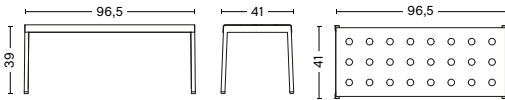

DIMENSIONS

BALCONY TABLE
LENGTH 190 CM
WIDTH 87 CM
HEIGHT 74 CM

BALCONY TABLE
LENGTH 144 CM
WIDTH 76 CM
HEIGHT 74 CM

BALCONY TABLE
LENGTH 75 CM
WIDTH 76 CM
HEIGHT 74 CM

BALCONY LOW TABLE
LENGTH 50 CM
WIDTH 51,5 CM
HEIGHT 39 CM

BALCONY LOW TABLE | RECTANGULAR
LENGTH 96,5 CM
WIDTH 41 CM
HEIGHT 39 CM

BALCONY LOW TABLE | SQUARE
LENGTH 75 CM
WIDTH 76 CM
HEIGHT 39 CM

MATERIALS

BALCONY COLLECTION

Powder coated steel with a two-component coating; a primer and an outdoor powder coating which provides a barrier to corrosive elements, making it suitable for outdoor use.