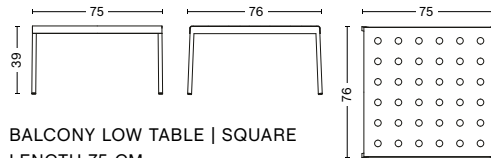

BALCONY LOUNGE ARMCHAIR
 WIDTH 63 CM
 DEPTH 69,5 CM
 HEIGHT 72 CM
 SEAT HEIGHT 39 CM
 SEAT DEPTH 52 CM

BALCONY LOUNGE BENCH
 WIDTH 113,5 CM
 DEPTH 69 CM
 HEIGHT 72 CM
 SEAT HEIGHT 39 CM

BALCONY LOUNGE BENCH W ARM
 WIDTH 121,5 CM
 DEPTH 69 CM
 HEIGHT 72 CM
 SEAT HEIGHT 39 CM

DIMENSIONS

BALCONY TABLE
LENGTH 190 CM
WIDTH 87 CM
HEIGHT 74 CM

BALCONY TABLE
LENGTH 144 CM
WIDTH 76 CM
HEIGHT 74 CM

BALCONY TABLE
LENGTH 75 CM
WIDTH 76 CM
HEIGHT 74 CM

BALCONY LOW TABLE
LENGTH 50 CM
WIDTH 51,5 CM
HEIGHT 39 CM

BALCONY LOW TABLE | RECTANGULAR
LENGTH 96,5 CM
WIDTH 41 CM
HEIGHT 39 CM

BALCONY LOW TABLE | SQUARE
LENGTH 75 CM
WIDTH 76 CM
HEIGHT 39 CM

MATERIALS

BALCONY COLLECTION

Powder coated steel with a two-component coating; a primer and an outdoor powder coating which provides a barrier to corrosive elements, making it suitable for outdoor use.