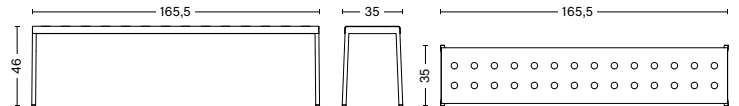

DIMENSIONS

BALCONY CHAIR
WIDTH 44,5 CM
DEPTH 51,5 CM
HEIGHT 79 CM
SEAT HEIGHT 46 CM
SEAT DEPTH 41 CM

BALCONY ARMCHAIR
WIDTH 51,5 CM
DEPTH 51,5 CM
HEIGHT 79 CM
SEAT HEIGHT 46 CM
SEAT DEPTH 41 CM

BALCONY DINING CHAIR
WIDTH 44,5 CM
DEPTH 52 CM
HEIGHT 81 CM
SEAT HEIGHT 46 CM
SEAT DEPTH 41 CM

BALCONY DINING ARMCHAIR
WIDTH 51,5 CM
DEPTH 52 CM
HEIGHT 81 CM
SEAT HEIGHT 46 CM
SEAT DEPTH 41 CM

BALCONY BENCH
LENGTH 119,5 CM
DEPTH 35 CM
HEIGHT 46 CM

BALCONY BENCH
LENGTH 165,5 CM
DEPTH 35 CM
HEIGHT 46 CM

DIMENSIONS

BALCONY DINING BENCH
 WIDTH 114 CM
 DEPTH 52 CM
 HEIGHT 79 CM
 SEAT HEIGHT 46 CM

BALCONY DINING BENCH W. ARM
 WIDTH 121 CM
 DEPTH 52 CM
 HEIGHT 79 CM
 SEAT HEIGHT 46 CM

BALCONY BAR STOOL LOW
 WIDTH 39,5 CM
 DEPTH 39,5 CM
 HEIGHT 65 CM