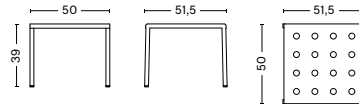

DIMENSIONS

BALCONY DINING BENCH
 WIDTH 114 CM
 DEPTH 52 CM
 HEIGHT 79 CM
 SEAT HEIGHT 46 CM

BALCONY DINING BENCH W. ARM
 WIDTH 121 CM
 DEPTH 52 CM
 HEIGHT 79 CM
 SEAT HEIGHT 46 CM

BALCONY BAR STOOL LOW
 WIDTH 39,5 CM
 DEPTH 39,5 CM
 HEIGHT 65 CM

BALCONY LOUNGE ARMCHAIR
 WIDTH 63 CM
 DEPTH 69,5 CM
 HEIGHT 72 CM
 SEAT HEIGHT 39 CM
 SEAT DEPTH 52 CM

BALCONY LOUNGE BENCH
 WIDTH 113,5 CM
 DEPTH 69 CM
 HEIGHT 72 CM
 SEAT HEIGHT 39 CM

BALCONY LOUNGE BENCH W ARM
 WIDTH 121,5 CM
 DEPTH 69 CM
 HEIGHT 72 CM
 SEAT HEIGHT 39 CM

DIMENSIONS

BALCONY TABLE
LENGTH 190 CM
WIDTH 87 CM
HEIGHT 74 CM

BALCONY TABLE
LENGTH 144 CM
WIDTH 76 CM
HEIGHT 74 CM

BALCONY TABLE
LENGTH 75 CM
WIDTH 76 CM
HEIGHT 74 CM

BALCONY LOW TABLE
LENGTH 50 CM
WIDTH 51,5 CM
HEIGHT 39 CM

BALCONY LOW TABLE | RECTANGULAR
LENGTH 96,5 CM
WIDTH 41 CM
HEIGHT 39 CM

BALCONY LOW TABLE | SQUARE
LENGTH 75 CM
WIDTH 76 CM
HEIGHT 39 CM

MATERIALS

BALCONY COLLECTION

Powder coated steel with a two-component coating; a primer and an outdoor powder coating which provides a barrier to corrosive elements, making it suitable for outdoor use.