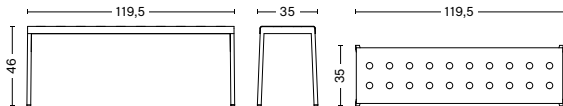

DIMENSIONS

BALCONY CHAIR
WIDTH 44,5 CM
DEPTH 51,5 CM
HEIGHT 79 CM
SEAT HEIGHT 46 CM
SEAT DEPTH 41 CM

BALCONY ARMCHAIR
WIDTH 51,5 CM
DEPTH 51,5 CM
HEIGHT 79 CM
SEAT HEIGHT 46 CM
SEAT DEPTH 41 CM

BALCONY DINING CHAIR
WIDTH 44,5 CM
DEPTH 52 CM
HEIGHT 81 CM
SEAT HEIGHT 46 CM
SEAT DEPTH 41 CM

BALCONY DINING ARMCHAIR
WIDTH 51,5 CM
DEPTH 52 CM
HEIGHT 81 CM
SEAT HEIGHT 46 CM
SEAT DEPTH 41 CM

BALCONY BENCH
LENGTH 119,5 CM
DEPTH 35 CM
HEIGHT 46 CM

BALCONY BENCH
LENGTH 165,5 CM
DEPTH 35 CM
HEIGHT 46 CM

DIMENSIONS

BALCONY DINING BENCH
 WIDTH 114 CM
 DEPTH 52 CM
 HEIGHT 79 CM
 SEAT HEIGHT 46 CM

BALCONY DINING BENCH W. ARM
 WIDTH 121 CM
 DEPTH 52 CM
 HEIGHT 79 CM
 SEAT HEIGHT 46 CM

BALCONY BAR STOOL LOW
 WIDTH 39,5 CM
 DEPTH 39,5 CM
 HEIGHT 65 CM