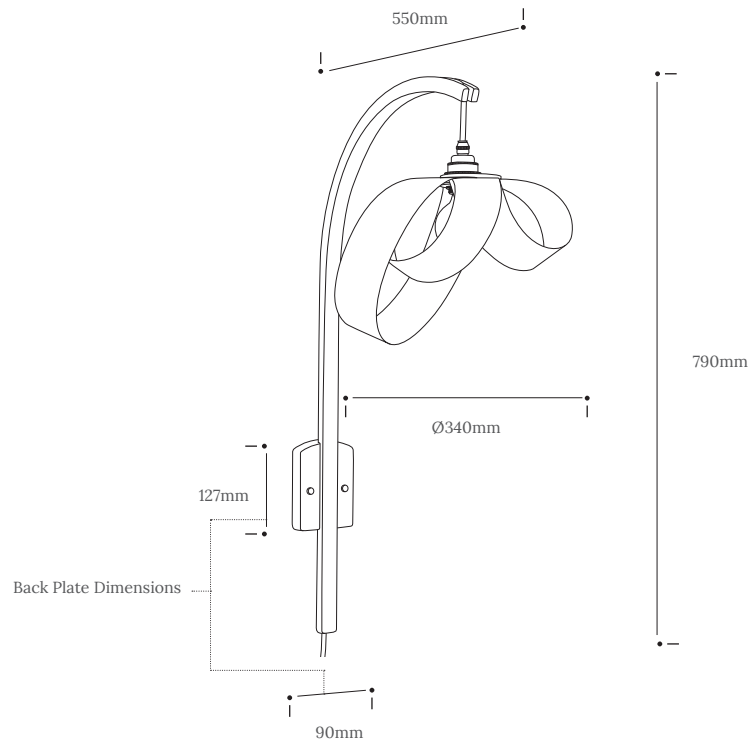

VERSO SMALL - TILOW WALL LIGHT

Product Specification

Tom Raffield

Verso Small - Tilow Wall Light

Representing the first strong branch that is born from a mighty oak tree, the Tilow Lighting Range allows nature's forms to enhance your interior's personality. A big sister to our Hanter design, the Tilow can suspend a fully exposed bulb, or showcase a selection of our iconic lampshades.

An arc of sustainably sourced oak grows up and out from a solid base, suspending the Verso Pendant Small at perfect height to display an artistic balance of light and shadow across your space. The Tilow's steam bent design will divide and balance your interior with ease as it illuminates with a warm, welcoming glow. Whether invited into your home as statement sculptural lighting or as soothing bedroom radiance, this Tilow and Small Verso duo will extend unique, striking design to your walls.

Take your interior into a new chapter.

Product Type : Wall Light	SKU	Wood types	Dimensions L x W x H (mm)		Weight (kg)	
			Unboxed	Boxed	Unboxed	Boxed
Verso Small - Tilow Wall Light :	TR-TILO-WL-VERS-O-SML	Oak	340 x 550 x 790	1350 x 200 x 655 + 457 x 457 x 305	1.046	
Materials	Oak				Other materials Birch ply hanging disk	
Finish	Finished with a blend of natural wax oils to give a protective, hardwearing and beautiful finish.					
Wiring	Brass bulb holder with black inline switch and plug	Wiring kit Plastic inline switch E27 (240v)	Flex Flex colour: grey fabric Cable length: 328cm from plug to bulb holder	Reccomended light bulb Max 25W LED		
Care information	Dusting your light regularly and with a light feather duster should keep your light looking clean, otherwise wipe with a damp cloth and remove any moisture with a dry cloth. Gentle furniture polishes can also be used.					
Additional information	- Suitable for use on 240v circuits. - Installation instructions and fixings included. This product can be plugged straight into a 240v outlet. - If hardwiring into the main supply, this product must be installed by a qualified electrician.					

Tom Raffield Ltd, F3 Church View Business Park, Bickland Water Rd, Falmouth TR11 4FZ, UK
tomraffield.com contact@tomraffield.com +44 (0) 1326 722725 #tomraffield @tomraffield

Due to the character of handcrafted natural products, all dimensions are approximate. Wood colour may slightly vary.
All products, prices and leadtimes are correct at time of print and are subject to change without notice.