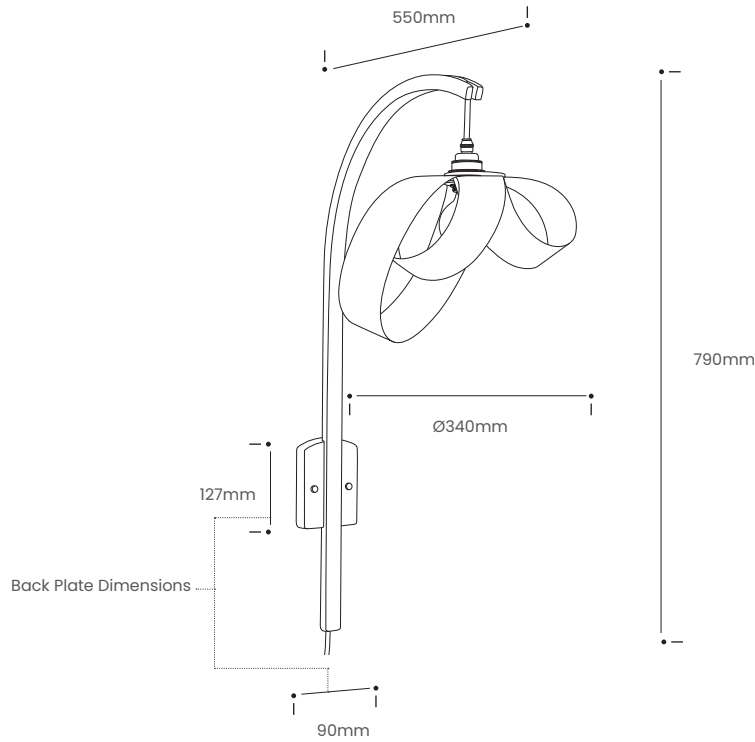

VERSO SMALL – TILOW WALL LIGHT

Tom Raffield

Product Specification

Verso Small – Tilow Wall Light

Representing the first strong branch that is born from a mighty oak tree, the Tilow Lighting Range allows nature’s forms to enhance your interior’s personality. A big sister to our Hanter design, the Tilow can suspend a fully exposed bulb, or showcase a selection of our iconic lampshades.

An arc of sustainably sourced oak grows up and out from a solid base, suspending the Verso Pendant Small at perfect height to display an artistic balance of light and shadow across your space. The Tilow’s steam bent design will divide and balance your interior with ease as it illuminates with a warm, welcoming glow. Whether invited into your home as statement sculptural lighting or as soothing bedroom radiance, this Tilow and Small Verso duo will extend unique, striking design to your walls.

Take your interior into a new chapter.

Product Type : Wall Light	SKU	Wood types	Dimensions L x W x H (mm)		Weight (kg)	
			Unboxed	Boxed	Unboxed	Boxed
Verso Small – Tilow Wall Light :	TR-TILO-WL-VERS-O-SML	Oak	340 x 550 x 790	1350 x 200 x 655 + 457 x 457 x 305	1.046	
Materials	Oak				Other materials Birch ply hanging disk	
Finish	Finished with a blend of natural wax oils to give a protective, hardwearing and beautiful finish.					
Wiring	Brass bulb holder with black inline switch and plug	Wiring kit Plastic inline switch E27 (240v)	Flex Flex colour: grey fabric Cable length: 328cm from plug to bulb holder	Recommended light bulb Max 25W LED		
Care information	Dusting your light regularly and with a light feather duster should keep your light looking clean, otherwise wipe with a damp cloth and remove any moisture with a dry cloth. Gentle furniture polishes can also be used.					
Additional information	- Suitable for use on 240v circuits. - Installation instructions and fixings included. This product can be plugged straight into a 240v outlet. - If hardwiring into the main supply, this product must be installed by a qualified electrician.					

Tom Raffield Ltd, F3 Church View Business Park, Bickland Water Rd, Falmouth TR11 4FZ, UK
tomraffield.com contact@tomraffield.com +44 (0) 1326 722725 #tomraffield @tomraffield

Due to the character of handcrafted natural products, all dimensions are approximate. Wood colour may slightly vary.
All products, prices and leadtimes are correct at time of print and are subject to change without notice.