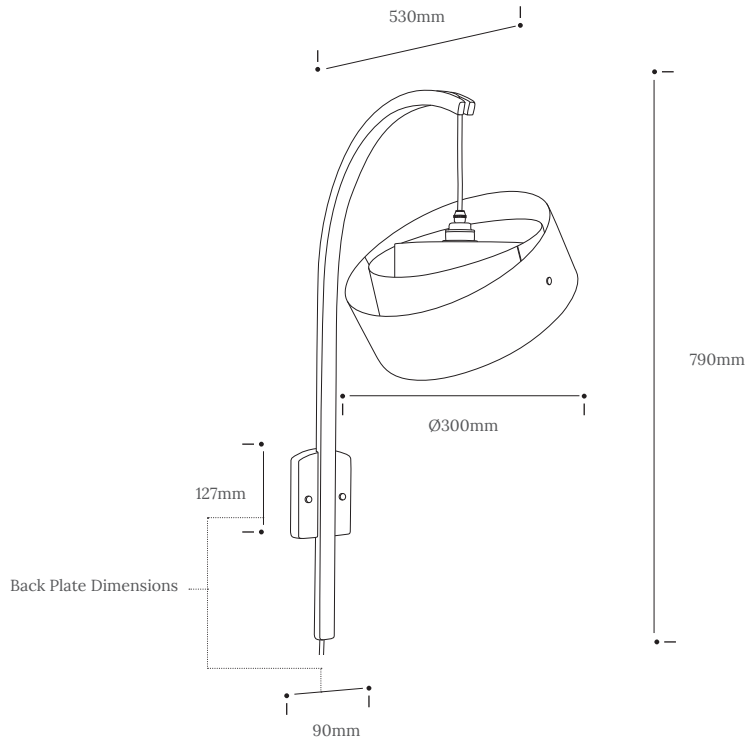

SEMPER SMALL - TILOW WALL LIGHT

Product Specification

Tom Raffield

Semper Small - Tilow Wall Light

Representing the first strong branch that is born from a mighty oak tree, the Tilow Lighting Range allows nature's forms to enhance your interior's personality. A big sister to our Hanter design, the Tilow can suspend a fully exposed bulb, or showcase a selection of our iconic lampshades.

An arc of sustainably sourced oak grows up and out from a solid base, suspending the multi-functional Semper Pendant Small at perfect height to create dramatic downlighting or tilted to guide beams of focused light wherever you need it. The Tilow's steam bent design will divide and balance your interior with ease as it illuminates with a warm, welcoming glow. Whether invited into your home as 'drum' dining room lighting or to shine light through your living space, this Tilow and Small Semper duo will extend unique, striking design to your walls.

Take your interior into a new chapter.

Product Type : Wall Light	SKU	Wood types	Dimensions L x W x H (mm)		Weight (kg)	
			Unboxed	Boxed	Unboxed	Boxed
Semper Small - Tilow Wall Light :	TR-TILO-WL-SEMP-O-SML	Oak	300 x 530 x 790	1350 x 200 x 655 + 457 x 457 x 305	1.166	
Materials	Oak				Other materials Birch ply hanging disk	
Finish	Finished with a blend of natural wax oils to give a protective, hardwearing and beautiful finish.					
Wiring	Brass bulb holder with black inline switch and plug	Wiring kit Plastic inline switch E27 (240v)	Flex Flex colour: grey fabric Cable length: 328cm from plug to bulb holder	Reccomended light bulb Max 25W LED		
Care information	Dusting your light regularly and with a light feather duster should keep your light looking clean, otherwise wipe with a damp cloth and remove any moisture with a dry cloth. Gentle furniture polishes can also be used.					
Additional information	- Suitable for use on 240v circuits. - Installation instructions and fixings included. This product can be plugged straight into a 240v outlet. - If hardwiring into the main supply, this product must be installed by a qualified electrician.					

Tom Raffield Ltd, F3 Church View Business Park, Bickland Water Rd, Falmouth TR11 4FZ, UK
tomraffield.com contact@tomraffield.com +44 (0) 1326 722725 #tomraffield @tomraffield

Due to the character of handcrafted natural products, all dimensions are approximate. Wood colour may slightly vary.
All products, prices and leadtimes are correct at time of print and are subject to change without notice.