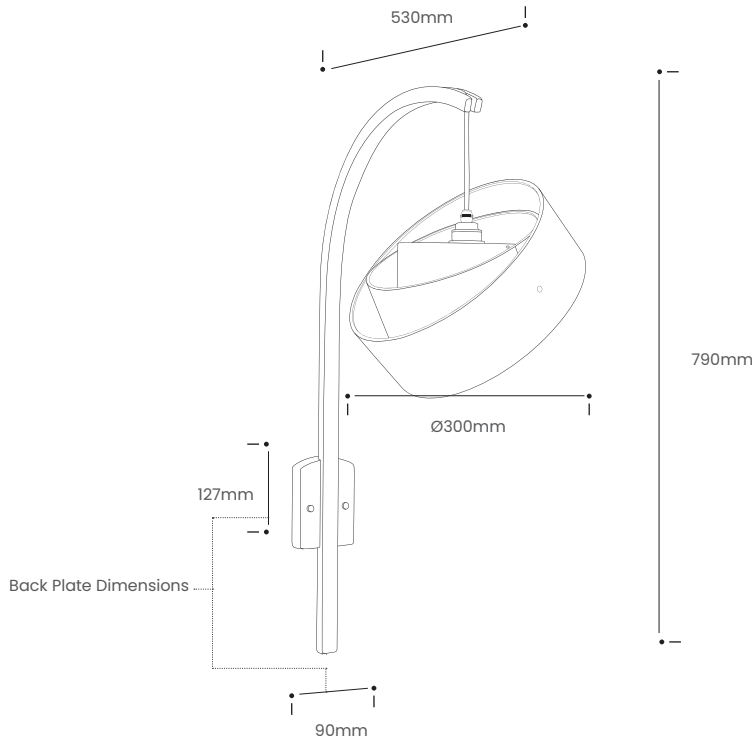

SEMPER SMALL – TILOW WALL LIGHT

Tom Raffield

Product Specification

Semper Small – Tilow Wall Light

Representing the first strong branch that is born from a mighty oak tree, the Tilow Lighting Range allows nature’s forms to enhance your interior’s personality. A big sister to our Hanter design, the Tilow can suspend a fully exposed bulb, or showcase a selection of our iconic lampshades.

An arc of sustainably sourced oak grows up and out from a solid base, suspending the multi-functional Semper Pendant Small at perfect height to create dramatic downlighting or tilted to guide beams of focused light wherever you need it. The Tilow’s steam bent design will divide and balance your interior with ease as it illuminates with a warm, welcoming glow. Whether invited into your home as ‘drum’ dining room lighting or to shine light through your living space, this Tilow and Small Semper duo will extend unique, striking design to your walls.

Take your interior into a new chapter.

Product Type : Wall Light	SKU	Wood types	Dimensions L x W x H (mm)		Weight (kg)	
			Unboxed	Boxed	Unboxed	Boxed
Semper Small – Tilow Wall Light :	TR-TILO-WL-SEMP-O-SML	Oak	300 x 530 x 790	1350 x 200 x 655 + 457 x 457 x 305	1.166	
Materials	Oak				Other materials Birch ply hanging disk	
Finish	Finished with a blend of natural wax oils to give a protective, hardwearing and beautiful finish.					
Wiring	Brass bulb holder with black inline switch and plug	Wiring kit Plastic inline switch E27 (240v)	Flex Flex colour: grey fabric Cable length: 328cm from plug to bulb holder	Recommended light bulb Max 25W LED		
Care information	Dusting your light regularly and with a light feather duster should keep your light looking clean, otherwise wipe with a damp cloth and remove any moisture with a dry cloth. Gentle furniture polishes can also be used.					
Additional information	• Suitable for use on 240v circuits. • Installation instructions and fixings included. This product can be plugged straight into a 240v outlet. • If hardwiring into the main supply, this product must be installed by a qualified electrician.					

Tom Raffield Ltd, F3 Church View Business Park, Bickland Water Rd, Falmouth TR11 4FZ, UK
tomraffield.com contact@tomraffield.com +44 (0) 1326 722725 #tomraffield @tomraffield

Due to the character of handcrafted natural products, all dimensions are approximate. Wood colour may slightly vary.
All products, prices and leadtimes are correct at time of print and are subject to change without notice.