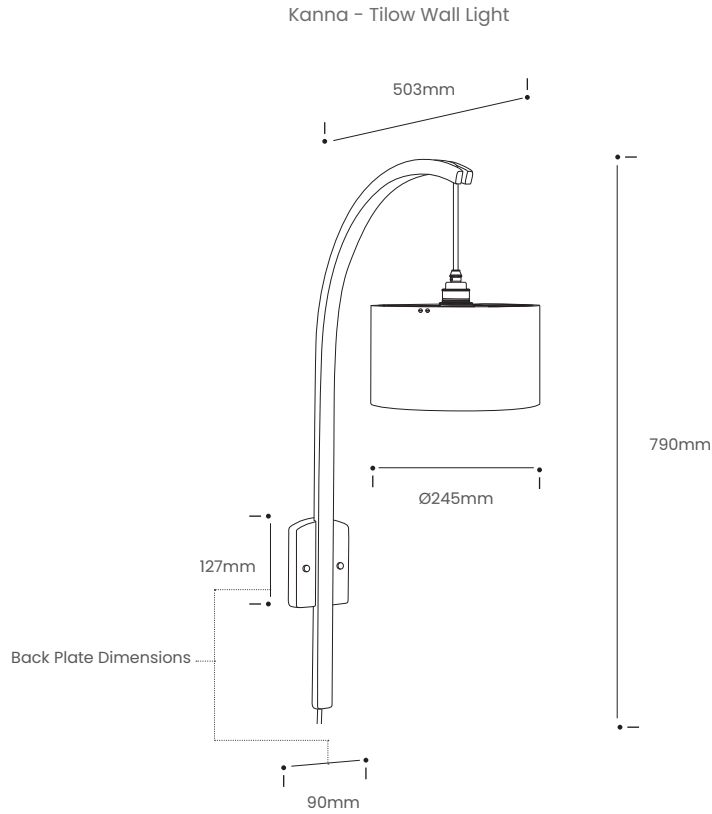

KANNA – TILOW WALL LIGHT

Tom Raffield

Product Specification

Representing the first strong branch that is born from a mighty oak tree, the Tilow Lighting Range allows nature's forms to enhance your interior's personality. A big sister to our Hanter design, the Tilow can suspend a fully exposed bulb, or showcase a selection of our iconic lampshades.

An arc of sustainably sourced oak grows up and out from a solid base, suspending the Kanna Drum Pendant at perfect height to display soft downlighting through your space. The Tilow's steam bent design will divide and balance your interior with ease as it illuminates with a warm, welcoming glow. Whether invited into your home as dynamic dining room lighting or to brighten the path through your hallway, this Tilow and Kanna Pendant duo will extend unique, striking design to your walls.

Take your interior into a new chapter.

Product Type : Wall Light	SKU	Wood types	Dimensions L x W x H (mm)		Weight (kg)	
			Unboxed	Boxed	Unboxed	Boxed
Kanna - Tilow Wall Light :	TR-TILO-WL-KANN-O	Oak	245 x 503 x 790	1350 x 200 x 655 + 457 x 457 x 305	1.053	
Materials	Oak		Other materials			
			Birch ply hanging disk 			
Finish	Finished with a blend of natural wax oils to give a protective, hardwearing and beautiful finish.					
Wiring kit Hardwired	Brass bulb holder with electrical connection block 	Wiring kit	Flex		Recommended light bulb	
		connection block included E27 (240v)	Flex colour: grey fabric 		Max 25W LED	
Care information	Dusting your light regularly and with a light feather duster should keep your light looking clean, otherwise wipe with a damp cloth and remove any moisture with a dry cloth. Gentle furniture polishes can also be used.					
Additional information	<ul style="list-style-type: none"> Suitable for use on 240v circuits. Installation instructions and fixings included. This product must be installed by a qualified electrician. 					