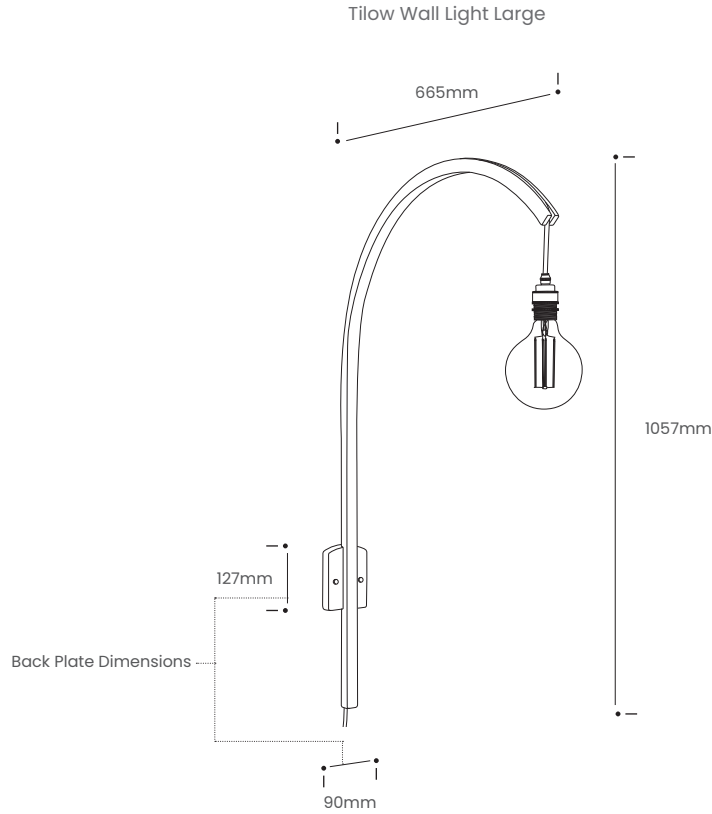

TILOW WALL LIGHT LARGE

Product Specification

Tom Raffield

Representing the first strong branch that is born from a mighty oak tree, the Tilow Lighting Range allows nature's forms to enhance your interior's personality. A big sister to our Hanter design, the Tilow Wall Light Large can suspend a simple exposed bulb, or showcase a selection of our iconic lampshades.

An arc of sustainably sourced oak grows up and out from a solid base, suspending a bulb at perfect height to display boundless light across your space. The Tilow's steam bent design will divide and balance your interior with ease as it illuminates with a warm, welcoming glow. Whether invited into your home as a calming hallway glow or as living space illumination, the Tilow Wall Light Large extends unique, striking design to your walls.

Take your interior into a new chapter.

Product Type : Wall Light	SKU	Wood types	Dimensions L x W x H (mm)		Weight (kg)	
			Unboxed	Boxed	Unboxed	Boxed
Tilow Wall Light Large :	TR-TILO-WL-O-LRG	Oak	90 x 665 x 1057	1350 x 200 x 655	1.02	
Materials	Oak 				Other materials	
					-	
Finish	Finished with a blend of natural wax oils to give a protective, hardwearing and beautiful finish.					
Wiring kit Hardwired	Brass bulb holder with electrical connection block 	Wiring kit connection block included E27 (240v)	Flex Flex colour: grey fabric 	Recommended light bulb Max 25W LED		
Care information	Dusting your light regularly and with a light feather duster should keep your light looking clean, otherwise wipe with a damp cloth and remove any moisture with a dry cloth. Gentle furniture polishes can also be used.					
Additional information	<ul style="list-style-type: none"> Suitable for use on 240v circuits. Installation instructions and fixings included. This product must be installed by a qualified electrician. 					