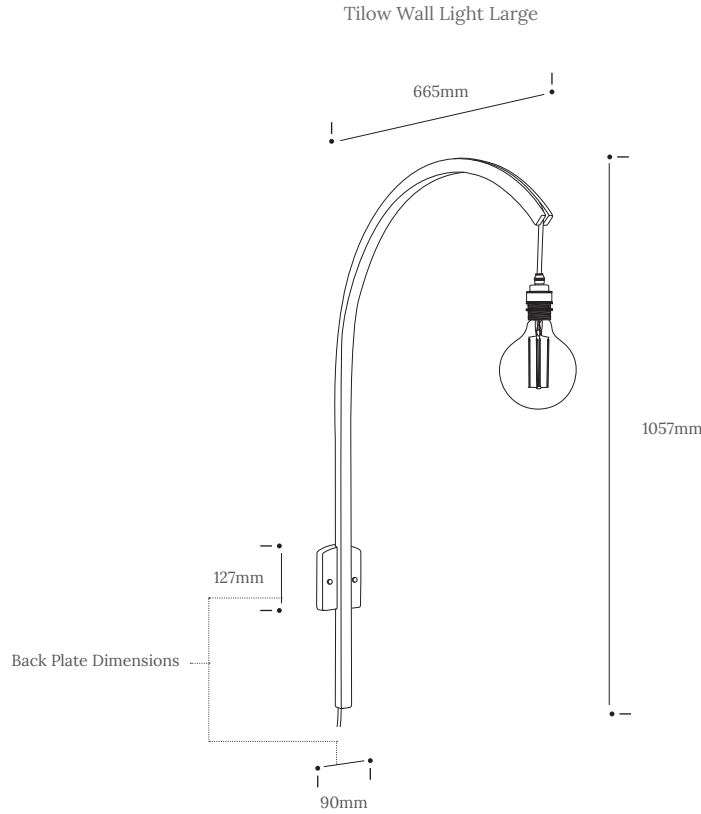

# TILOW WALL LIGHT LARGE

# Tom Raffield

Representing the first strong branch that is born from a mighty oak tree, the Tilow Lighting Range allows nature's forms to enhance your interior's personality. A big sister to our Hanter design, the Tilow Wall Light Large can suspend a simple exposed bulb, or showcase a selection of our iconic lampshades.

An arc of sustainably sourced oak grows up and out from a solid base, suspending a bulb at perfect height to display boundless light across your space. The Tilow's steam bent design will divide and balance your interior with ease as it illuminates with a warm, welcoming glow. Whether invited into your home as a calming hallway glow or as living space illumination, the Tilow Wall Light Large extends unique, striking design to your walls.

Take your interior into a new chapter.

Product Type : Wall Light	SKU	Wood types	Dimensions L x W x H (mm)		Weight (kg)	
			Unboxed	Boxed	Unboxed	Boxed
Tilow Wall Light Large :	TR-TILO-WL-O-LRG	Oak	90 x 665 x 1057	1350 x 200 x 655	1.02	
Materials	Oak 				Other materials	
Finish	Finished with a blend of natural wax oils to give a protective, hardwearing and beautiful finish.					
Wiring	Brass bulb holder with black inline switch and plug 	Wiring kit Plastic inline switch E27 (240v)	Flex Flex colour: grey fabric  Cable length: 328cm from plug to bulb holder	Reccomended light bulb Max 25W LED		
Care information	Dusting your light regularly and with a light feather duster should keep your light looking clean, otherwise wipe with a damp cloth and remove any moisture with a dry cloth. Gentle furniture polishes can also be used.					
Additional information	<ul style="list-style-type: none"> <li>Suitable for use on 240v circuits.</li> <li>Installation instructions and fixings included. This product can be plugged straight into a 240v outlet.</li> <li>If hardwiring into the main supply, this product must be installed by a qualified electrician.</li> </ul>					