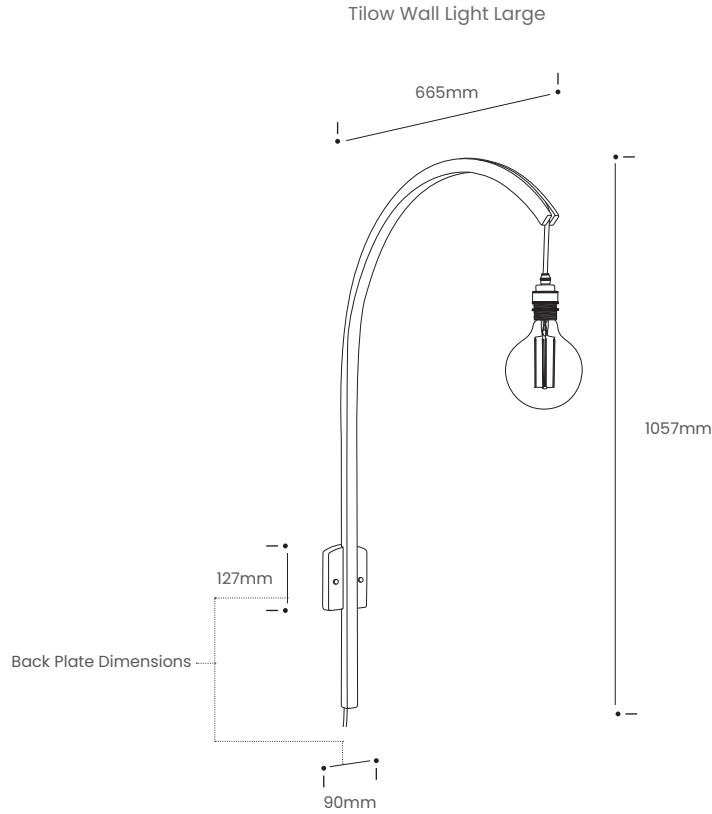

TILOW WALL LIGHT LARGE

Product Specification

Tom Raffield

Representing the first strong branch that is born from a mighty oak tree, the Tilow Lighting Range allows nature's forms to enhance your interior's personality. A big sister to our Hanter design, the Tilow Wall Light Large can suspend a simple exposed bulb, or showcase a selection of our iconic lampshades.

An arc of sustainably sourced oak grows up and out from a solid base, suspending a bulb at perfect height to display boundless light across your space. The Tilow's steam bent design will divide and balance your interior with ease as it illuminates with a warm, welcoming glow. Whether invited into your home as a calming hallway glow or as living space illumination, the Tilow Wall Light Large extends unique, striking design to your walls.

Take your interior into a new chapter.

Product Type : Wall Light	SKU	Wood types	Dimensions L x W x H (mm)		Weight (kg)	
			Unboxed	Boxed	Unboxed	Boxed
Tilow Wall Light Large :	TR-TILO-WL-O-LRG	Oak	90 x 665 x 1057	1350 x 200 x 655	1.02	
Materials	Oak 				Other materials	
Finish	Finished with a blend of natural wax oils to give a protective, hardwearing and beautiful finish.					
Wiring	Brass bulb holder with black inline switch and plug 	Wiring kit Plastic inline switch E27 (240v) 	Flex Flex colour: grey fabric  Cable length: 328cm from plug to bulb holder	Recommended light bulb Max 25W LED		
Care information	Dusting your light regularly and with a light feather duster should keep your light looking clean, otherwise wipe with a damp cloth and remove any moisture with a dry cloth. Gentle furniture polishes can also be used.					
Additional information	<ul style="list-style-type: none"> Suitable for use on 240v circuits. Installation instructions and fixings included. This product can be plugged straight into a 240v outlet. If hardwiring into the main supply, this product must be installed by a qualified electrician. 					