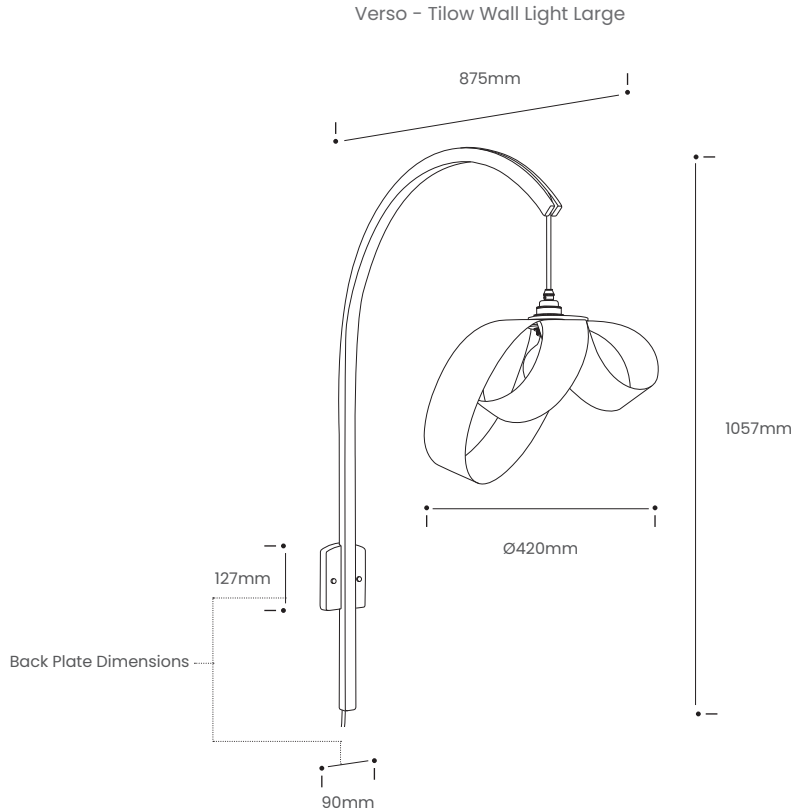

# VERSO – TILOW WALL LIGHT LARGE

Tom Raffield

## Product Specification

Representing the first strong branch that is born from a mighty oak tree, the Tilow Lighting Range allows nature's forms to enhance your interior's personality. A big sister to our Hanter design, the Tilow Wall Light Large can suspend a simple exposed bulb, or showcase a selection of our iconic lampshades.

An arc of sustainably sourced oak grows up and out from a solid base, suspending a bulb at perfect height to display boundless light across your space. The Tilow's steam bent design will divide and balance your interior with ease as it illuminates with a warm, welcoming glow. Whether invited into your home as a calming hallway glow or as living space illumination, the Tilow Wall Light Large extends unique, striking design to your walls.

Take your interior into a new chapter.

Product Type : Wall Light	SKU	Wood types	Dimensions L x W x H (mm)		Weight (kg)	
			Unboxed	Boxed	Unboxed	Boxed
Verso - Tilow Wall Light Large :	TR-TILO-WL-LRG-VERS-O	Oak	420 x 875 x 1057	1350 x 200 x 655 + 600 x 600 x 460	1.270	
Materials	Oak				Other materials Birch ply hanging disk 	
Finish	Finished with a blend of natural wax oils to give a protective, hardwearing and beautiful finish.					
Wiring kit Hardwired	Brass bulb holder with electrical connection block 	Wiring kit connection block included E27 (240v)	Flex Flex colour: grey fabric 	Recommended light bulb Max 25W LED		
Care information	Dusting your light regularly and with a light feather duster should keep your light looking clean, otherwise wipe with a damp cloth and remove any moisture with a dry cloth. Gentle furniture polishes can also be used.					
Additional information	<ul style="list-style-type: none"> <li>Suitable for use on 240v circuits.</li> <li>Installation instructions and fixings included.</li> <li>This product must be installed by a qualified electrician.</li> </ul>					