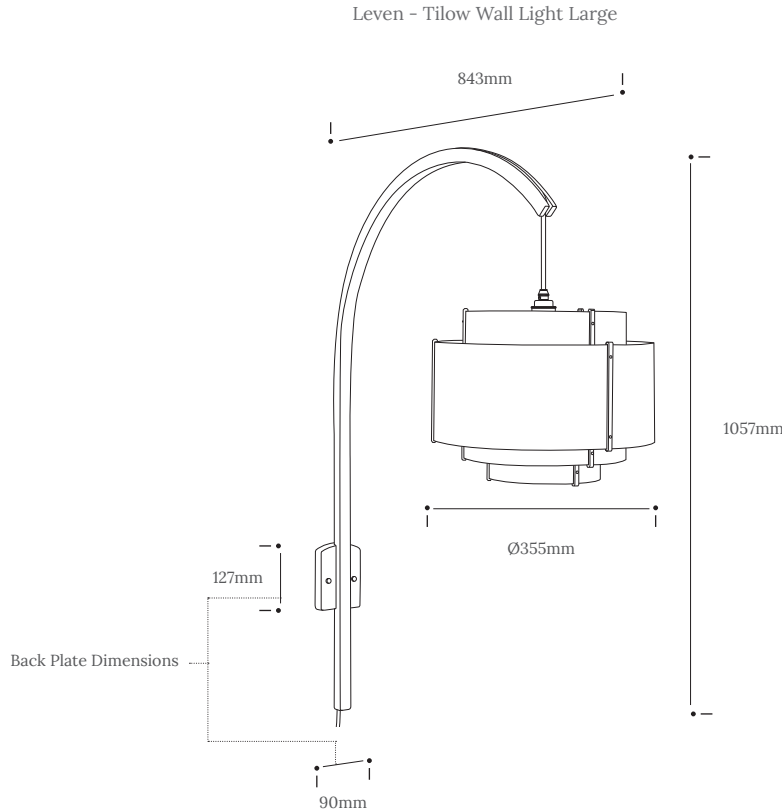

LEVEN - TILOW WALL LIGHT LARGE

Product Specification

Tom Raffield

Representing the first strong branch that is born from a mighty oak tree, the Tilow Lighting Range allows nature's forms to enhance your interior's personality. A big sister to our Hanter design, the Tilow Wall Light Large can suspend a simple exposed bulb, or showcase a selection of our iconic lampshades.

An arc of sustainably sourced oak grows up and out from a solid base, suspending the Leven Drum Pendant at perfect height to display structured pools of light across your space. The Tilow's steam bent design will divide and balance your interior with ease as it illuminates with a warm, welcoming glow. Whether invited into your home as drum dining room lighting or as a tiered bedside companion, this Large Tilow and Leven Drum duo extends unique, striking design to your walls.

Take your interior into a new chapter.

Product Type : Wall Light	SKU	Wood types	Dimensions L x W x H (mm)		Weight (kg)	
			Unboxed	Boxed	Unboxed	Boxed
Leven - Tilow Wall Light Large :	TR-TILO-WL-LRG-LEVN-O	Oak	355 x 843 x 1057	1350 x 200 x 655 + 457 x 457 x 305	1.540	
Materials	Oak				Other materials Birch ply hanging disk	
Finish	Finished with a blend of natural wax oils to give a protective, hardwearing and beautiful finish.					
Wiring	Brass bulb holder with black inline switch and plug	Wiring kit Plastic inline switch E27 (240v)	Flex Flex colour: grey fabric Cable length: 328cm from plug to bulb holder	Reccomended light bulb Max 25W LED		
Care information	Dusting your light regularly and with a light feather duster should keep your light looking clean, otherwise wipe with a damp cloth and remove any moisture with a dry cloth. Gentle furniture polishes can also be used.					
Additional information	- Suitable for use on 240v circuits. - Installation instructions and fixings included. This product can be plugged straight into a 240v outlet. - If hardwiring into the main supply, this product must be installed by a qualified electrician.					

Tom Raffield Ltd, F3 Church View Business Park, Bickland Water Rd, Falmouth TR11 4FZ, UK
tomraffield.com contact@tomraffield.com +44 (0) 1326 722725 #tomraffield @tomraffield

Due to the character of handcrafted natural products, all dimensions are approximate. Wood colour may slightly vary.
All products, prices and leadtimes are correct at time of print and are subject to change without notice.