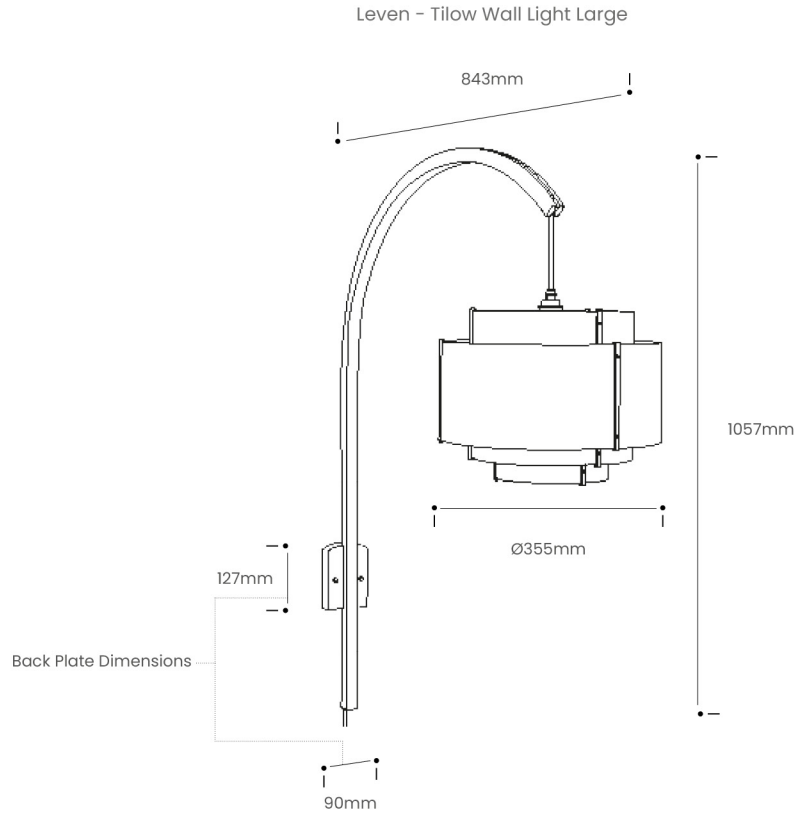

LEVEN – TILOW WALL LIGHT LARGE

Tom Raffield

Product Specification

Representing the first strong branch that is born from a mighty oak tree, the Tilow Lighting Range allows nature's forms to enhance your interior's personality. A big sister to our Hanter design, the Tilow Wall Light Large can suspend a simple exposed bulb, or showcase a selection of our iconic lampshades.

An arc of sustainably sourced oak grows up and out from a solid base, suspending the Leven Drum Pendant at perfect height to display structured pools of light across your space. The Tilow's steam bent design will divide and balance your interior with ease as it illuminates with a warm, welcoming glow. Whether invited into your home as drum dining room lighting or as a tiered bedside companion, this Large Tilow and Leven Drum duo extends unique, striking design to your walls.

Take your interior into a new chapter.

Product Type : Wall Light	SKU	Wood types	Dimensions L x W x H (mm)		Weight (kg)	
			Unboxed	Boxed	Unboxed	Boxed
Leven – Tilow Wall Light Large :	TR-TILO-WL-LRG-LEVN-O	Oak	355 x 843 x 1057	1350 x 200 x 655 + 457 x 457 x 305	1.540	
Materials	Oak				Other materials Birch ply hanging disk	
Finish	Finished with a blend of natural wax oils to give a protective, hardwearing and beautiful finish.					
Wiring	Brass bulb holder with black inline switch and plug	Wiring kit Plastic inline switch E27 (240v)	Flex Flex colour: grey fabric Cable length: 328cm from plug to bulb holder	Recommended light bulb Max 25W LED		
Care information	Dusting your light regularly and with a light feather duster should keep your light looking clean, otherwise wipe with a damp cloth and remove any moisture with a dry cloth. Gentle furniture polishes can also be used.					
Additional information	- Suitable for use on 240v circuits. - Installation instructions and fixings included. This product can be plugged straight into a 240v outlet. - If hardwiring into the main supply, this product must be installed by a qualified electrician.					

Tom Raffield Ltd, F3 Church View Business Park, Bickland Water Rd, Falmouth TR11 4FZ, UK
tomraffield.com contact@tomraffield.com +44 (0) 1326 722725 #tomraffield @tomraffield

Due to the character of handcrafted natural products, all dimensions are approximate. Wood colour may slightly vary.
All products, prices and leadtimes are correct at time of print and are subject to change without notice.