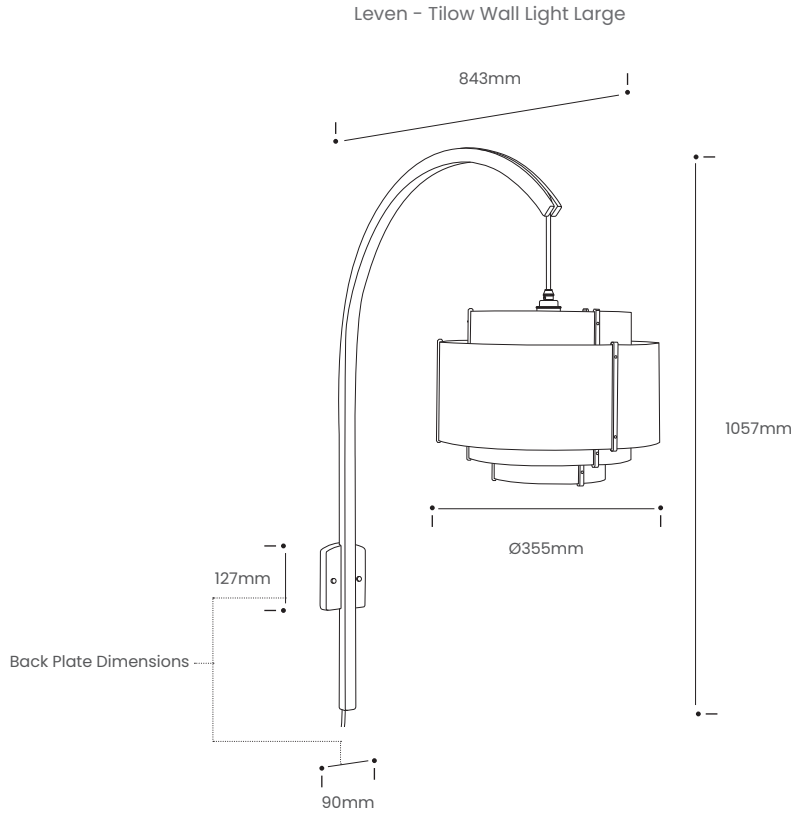

LEVEN – TILOW WALL LIGHT LARGE

Tom Raffield

Product Specification

Representing the first strong branch that is born from a mighty oak tree, the Tilow Lighting Range allows nature's forms to enhance your interior's personality. A big sister to our Hanter design, the Tilow Wall Light Large can suspend a simple exposed bulb, or showcase a selection of our iconic lampshades.

An arc of sustainably sourced oak grows up and out from a solid base, suspending the Leven Drum Pendant at perfect height to display structured pools of light across your space. The Tilow's steam bent design will divide and balance your interior with ease as it illuminates with a warm, welcoming glow. Whether invited into your home as drum dining room lighting or as a tiered bedside companion, this Large Tilow and Leven Drum duo extends unique, striking design to your walls.

Take your interior into a new chapter.

Product Type : Wall Light	SKU	Wood types	Dimensions L x W x H (mm)		Weight (kg)	
			Unboxed	Boxed	Unboxed	Boxed
Leven – Tilow Wall Light Large :	TR-TILO-WL-LRG-LEVN-O	Oak	355 x 843 x 1057	1350 x 200 x 655 + 457 x 457 x 305	1.540	
Materials	Oak				Other materials Birch ply hanging disk 	
Finish	Finished with a blend of natural wax oils to give a protective, hardwearing and beautiful finish.					
Wiring kit Hardwired	Brass bulb holder with electrical connection block 	Wiring kit connection block included E27 (240v)	Flex Flex colour: grey fabric 		Recommended light bulb Max 25W LED	
Care information	Dusting your light regularly and with a light feather duster should keep your light looking clean, otherwise wipe with a damp cloth and remove any moisture with a dry cloth. Gentle furniture polishes can also be used.					
Additional information	<ul style="list-style-type: none"> Suitable for use on 240v circuits. Installation instructions and fixings included. This product must be installed by a qualified electrician. 					