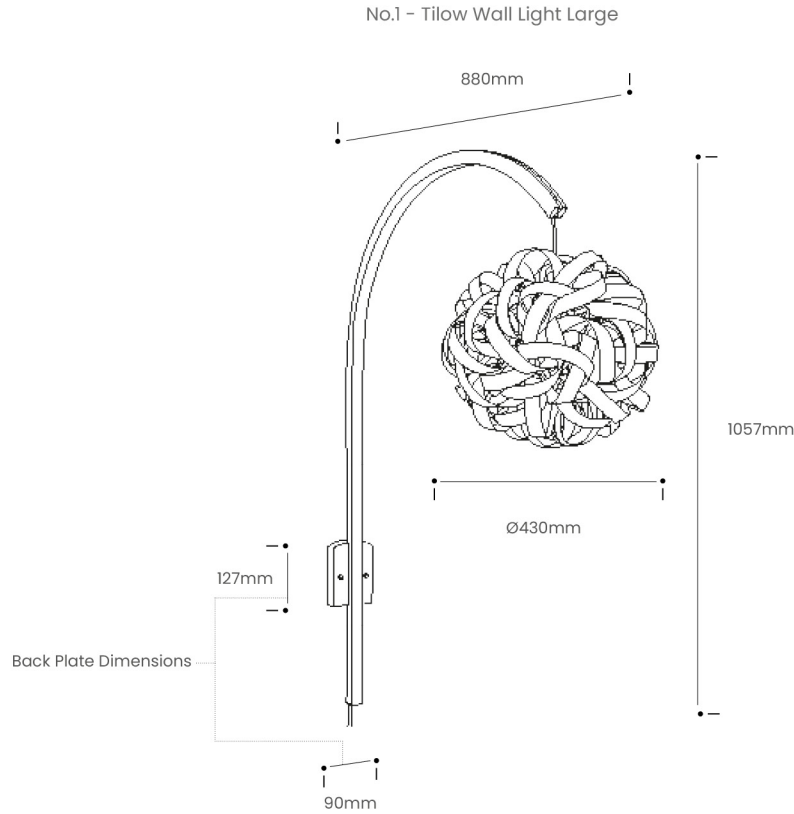

NO.1 – TILOW WALL LIGHT LARGE

Tom Raffield

Product Specification

Representing the first strong branch that is born from a mighty oak tree, the Tilow Lighting Range allows nature's forms to enhance your interior's personality. A big sister to our Hanter design, the Tilow Wall Light Large can suspend a simple exposed bulb, or showcase a selection of our iconic lampshades.

An arc of sustainably sourced oak grows up and out from a solid base, suspending the No. 1 Pendant at perfect height to display a dramatic display of light and shadow across your space. The Tilow's steam bent design will divide and balance your interior with ease as it illuminates with a warm, welcoming glow. Whether invited into your home as dynamic landing lighting or calming texture to your living space, this Large Tilow and No. 1 Pendant duo extends unique, striking design to your walls.

Take your interior into a new chapter.

Product Type : Wall Light	SKU	Wood types	Dimensions L x W x H (mm)		Weight (kg)	
			Unboxed	Boxed	Unboxed	Boxed
No.1 - Tilow Wall Light Large :	TR-TILO-WL-LRG-NO1-O	Oak	430 x 880 x 1057	1350 x 200 x 655 + 450 x 450 x 450	1.770	
Materials	Oak				Other materials Birch ply hanging disk	
Finish	Finished with a blend of natural wax oils to give a protective, hardwearing and beautiful finish.					
Wiring	Brass bulb holder with black inline switch and plug	Wiring kit Plastic inline switch E27 (240v)	Flex Flex colour: grey fabric Cable length: 328cm from plug to bulb holder	Recommended light bulb Max 25W LED		
Care information	Dusting your light regularly and with a light feather duster should keep your light looking clean, otherwise wipe with a damp cloth and remove any moisture with a dry cloth. Gentle furniture polishes can also be used.					
Additional information	- Suitable for use on 240v circuits. - Installation instructions and fixings included. This product can be plugged straight into a 240v outlet. - If hardwiring into the main supply, this product must be installed by a qualified electrician.					

Tom Raffield Ltd, F3 Church View Business Park, Bickland Water Rd, Falmouth TR11 4FZ, UK
tomraffield.com contact@tomraffield.com +44 (0) 1326 722725 #tomraffield @tomraffield

Due to the character of handcrafted natural products, all dimensions are approximate. Wood colour may slightly vary.
All products, prices and leadtimes are correct at time of print and are subject to change without notice.