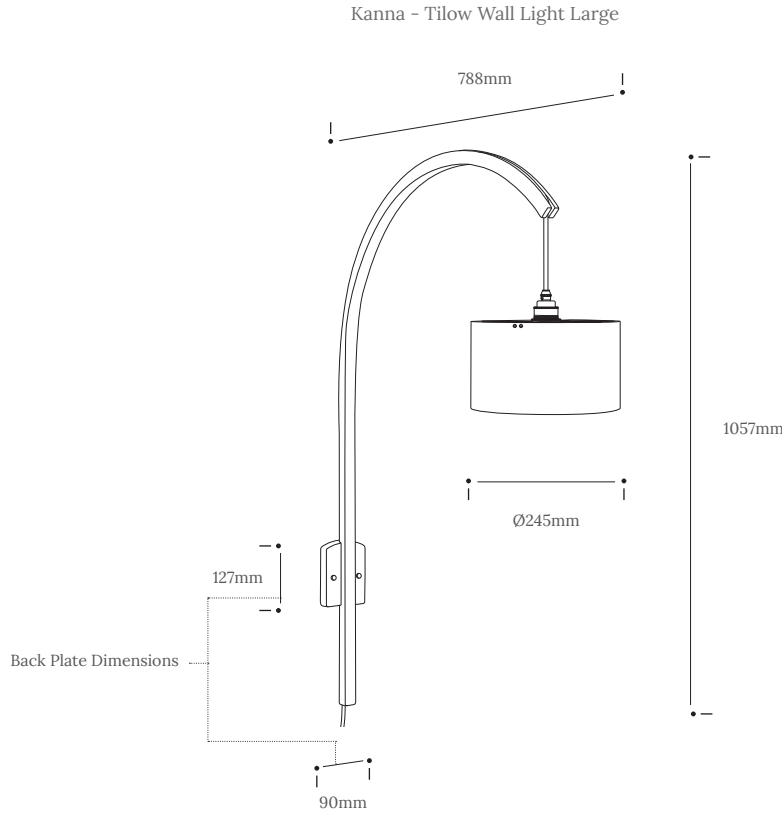

KANNA - TILOW WALL LIGHT LARGE

Product Specification

Tom Raffield

Representing the first strong branch that is born from a mighty oak tree, the Tilow Lighting Range allows nature's forms to enhance your interior's personality. A big sister to our Hanter design, the Tilow can suspend a simple exposed bulb, or showcase a selection of our iconic lampshades.

An arc of sustainably sourced oak grows up and out from a solid base, suspending the Kanna Drum Pendant at perfect height to display soft downlighting through your space. The Tilow's steam bent design will divide and balance your interior with ease as it illuminates with a warm, welcoming glow. Whether invited into your home as a spotlight for your dining room or to alight the path through your hallway, this Large Tilow and Kanna Pendant duo extends unique, striking design to your walls.

Take your interior into a new chapter.

Product Type : Wall Light	SKU	Wood types	Dimensions L x W x H (mm)		Weight (kg)	
			Unboxed	Boxed	Unboxed	Boxed
Kanna - Tilow Wall Light Large :	TR-TILO-WL-LRG-KANN-O	Oak	245 x 788 x 1057	1350 x 200 x 655 + 457 x 457 x 305	1.187	
Materials	Oak				Other materials Birch ply hanging disk	
Finish	Finished with a blend of natural wax oils to give a protective, hardwearing and beautiful finish.					
Wiring	Brass bulb holder with black inline switch and plug	Wiring kit Plastic inline switch E27 (240v)	Flex Flex colour: grey fabric Cable length: 328cm from plug to bulb holder	Reccomended light bulb Max 25W LED		
Care information	Dusting your light regularly and with a light feather duster should keep your light looking clean, otherwise wipe with a damp cloth and remove any moisture with a dry cloth. Gentle furniture polishes can also be used.					
Additional information	- Suitable for use on 240v circuits. - Installation instructions and fixings included. This product can be plugged straight into a 240v outlet. - If hardwiring into the main supply, this product must be installed by a qualified electrician.					

Tom Raffield Ltd, F3 Church View Business Park, Bickland Water Rd, Falmouth TR11 4FZ, UK
tomraffield.com contact@tomraffield.com +44 (0) 1326 722725 #tomraffield @tomraffield

Due to the character of handcrafted natural products, all dimensions are approximate. Wood colour may slightly vary.
All products, prices and leadtimes are correct at time of print and are subject to change without notice.