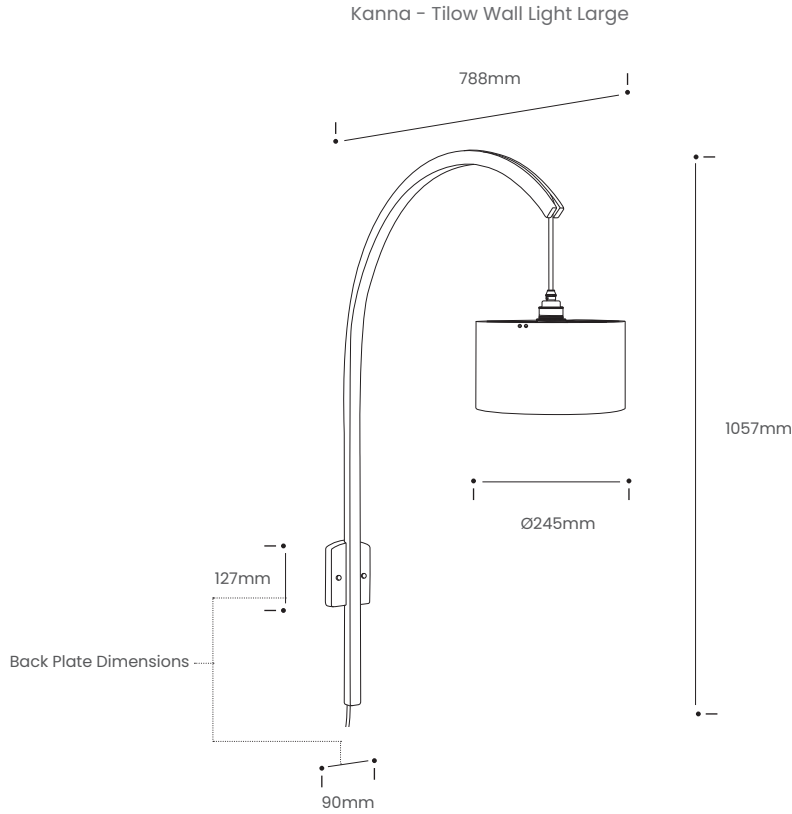

KANNA – TILOW WALL LIGHT LARGE

Tom Raffield

Product Specification

Representing the first strong branch that is born from a mighty oak tree, the Tilow Lighting Range allows nature's forms to enhance your interior's personality. A big sister to our Hanter design, the Tilow can suspend a simple exposed bulb, or showcase a selection of our iconic lampshades.

An arc of sustainably sourced oak grows up and out from a solid base, suspending the Kanna Drum Pendant at perfect height to display soft downlighting through your space. The Tilow's steam bent design will divide and balance your interior with ease as it illuminates with a warm, welcoming glow. Whether invited into your home as a spotlight for your dining room or to alight the path through your hallway, this Large Tilow and Kanna Pendant duo extends unique, striking design to your walls.

Take your interior into a new chapter.

Product Type : Wall Light	SKU	Wood types	Dimensions L x W x H (mm)		Weight (kg)	
			Unboxed	Boxed	Unboxed	Boxed
Kanna - Tilow Wall Light Large :	TR-TILO-WL-LRG-KANN-O	Oak	245 x 788 x 1057	1350 x 200 x 655 + 457 x 457 x 305	1.187	
Materials	Oak				Other materials Birch ply hanging disk 	
Finish	Finished with a blend of natural wax oils to give a protective, hardwearing and beautiful finish.					
Wiring kit Hardwired	Brass bulb holder with electrical connection block 	Wiring kit connection block included E27 (240v)	Flex Flex colour: grey fabric 	Recommended light bulb Max 25W LED		
Care information	Dusting your light regularly and with a light feather duster should keep your light looking clean, otherwise wipe with a damp cloth and remove any moisture with a dry cloth. Gentle furniture polishes can also be used.					
Additional information	<ul style="list-style-type: none"> Suitable for use on 240v circuits. Installation instructions and fixings included. This product must be installed by a qualified electrician. 					