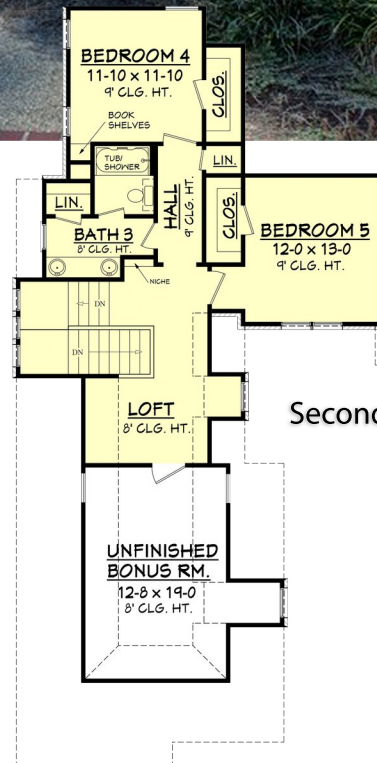

Designing Homes
HOUSE PLAN ZONE
 Building Relationships

Lakeview House Plan

3891-S

- 3891 Sq. Ft.
- 2 Stories
- 5 Bedrooms
- 61-4 Width
- 3.5 Bathrooms
- 112-8 Depth

Phone: 601.336.3254 sales@hpzplans.com

www.hpzplans.com/products/lakeview