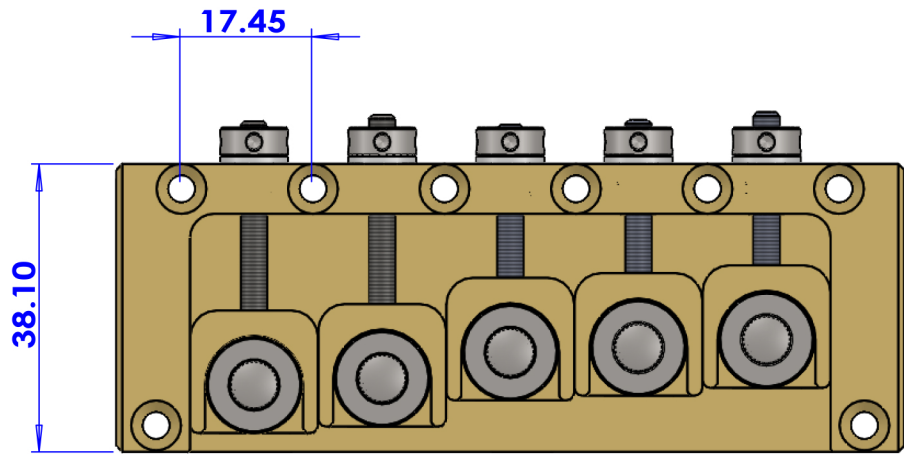

# Ray Ross<sup>®</sup> Saddle-less Bass Bridge

## 5-String Schematics

**17 MM**

**19 MM**