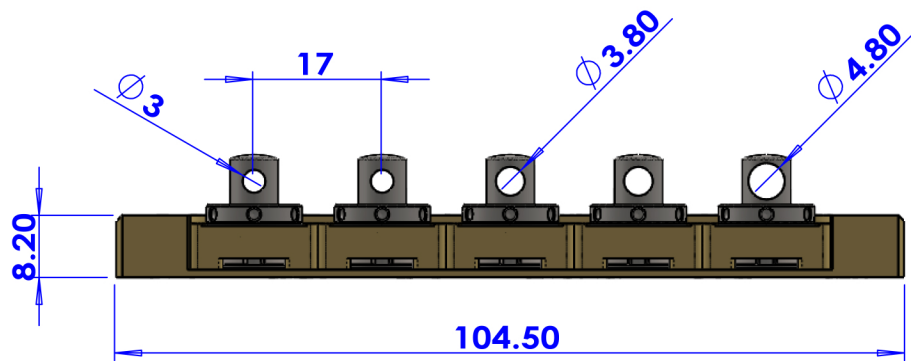

# Ray Ross<sup>®</sup> Saddle-less Bass Bridge

## 5-String Schematics

**17 MM**

**19 MM**