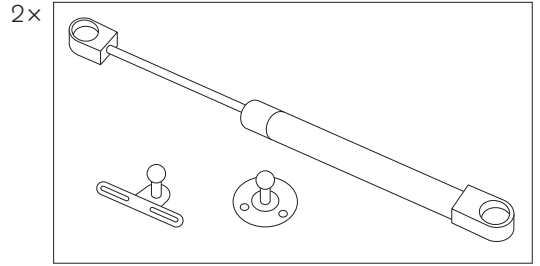

Cabinet with Flip door
Överskåp
Schrankelement horizontal
フリップドアキャビネット

≡string®

Scan QR code to watch or download assembly instructions.
Made in Sweden. stringfurniture.com

Do not use an electric screwdriver to assemble.
電動ドライバーは使用しないでください。

För att undvika nedböjning rekommenderas max. 15 kg jämnt fördelad last på 78 cm hyllplan och 25 kg på 58 cm breda hyllplan.

English

This bookshelf was originally created 1949 by the Swedish designer Nisse Strinning. This design is protected by copyright. The trademark STRING® is a trademark of String Furniture AB, Sweden, and it is registered or has pending applications in several countries throughout the world.