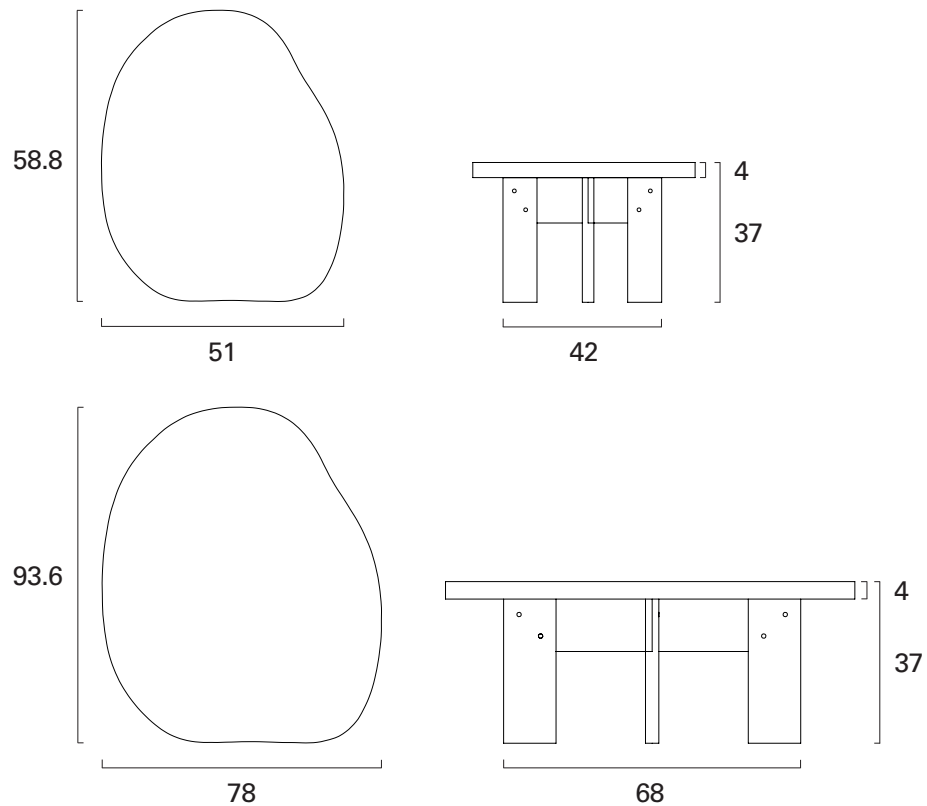

Details

Farmhouse Side Table | Pond

Product	Table
Design	Frama Studio
Origin	Lithuania
Materials	Solid oiled oak
Dimensions	Top L58.8 W51 H4 Trestles H37 W42
Item number	4255

Farmhouse Coffee Table | Pond

Product	Table
Design	Frama Studio
Origin	Lithuania
Materials	Solid oiled oak
Dimensions	Top L93.6 W78 H4 Trestles H37 W68
Item number	4256

Online store inquiries
shop@framacph.com

General inquiries
frama@framacph.com