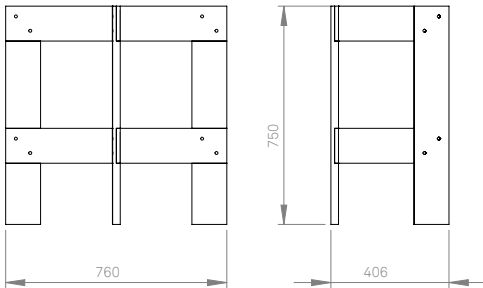

# FARMHOUSE

<b>Design</b>	Frama Studio
<b>Year</b>	2018
<b>Typology</b>	Table
<b>Collection</b>	Permanent Collection
<b>Origin</b>	Lithuania
<b>Material</b>	Solid Oak, Oiled

<b>Product</b>	<b>Item No.</b>	<b>EAN code</b>
Farmhouse Trestles	4230	5712828042302
Farmhouse Round Table Top Ø1200mm	4232	5712828042326
Farmhouse Round Table Top Ø1400mm	4233	5712828042333
Farmhouse Trestle Table   Ø1200mm   bundle	4235	5712828042357
Farmhouse Trestle Table   Ø1400mm   bundle	4236	5712828042364
Farmhouse Trestle   Steel bracket   black	4237	5712828042371
Farmhouse Trestle   Steel bracket   stainless steel glass blasted	4238	5712828042388
Farmhouse Trestle   Rectangular top   bundle	4240	5712828042401

## SPECIFICATIONS