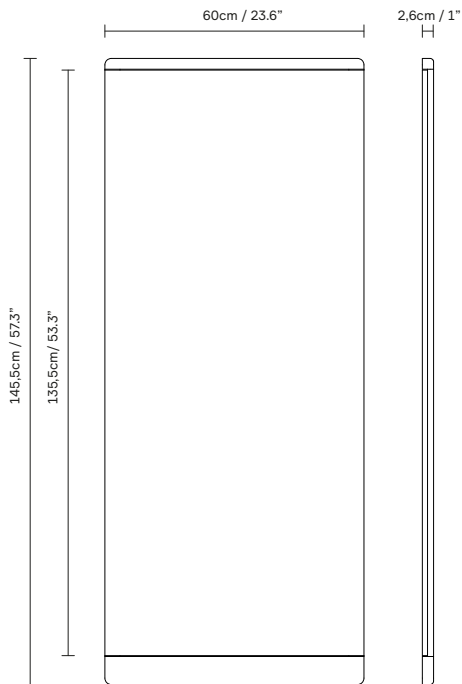

Rim Pinboard 60x145

Product Fact Sheet

Rim Pinboard 60x145

No. (2425) Rim Pinboard 60 x 145, oak / No. (2426) Rim Pinboard 60 x 145, white oak

Dimensions:

W: 60 cm / 23.6", H: 145,5 cm / 57.3", D: 2,6 cm / 1"

Product description:

The Rim Pinboard is a design element made of 100% recycled canvas and solid wood. The two materials create an aesthetically pleasing functional object with a warm and natural look for the contemporary living space. The pinboard helps organize and inspire your daily life by presenting ideas in a modern and inviting style.

Net weight: 10 kg / 22 lb

Designed by/year of design: Herman Studio, 2024

Pre-assembled: Yes

Contract use: Yes

Certifications: The canvas consists of 100 % recycled waste material including a mix of recycled PET and upcycled cotton.