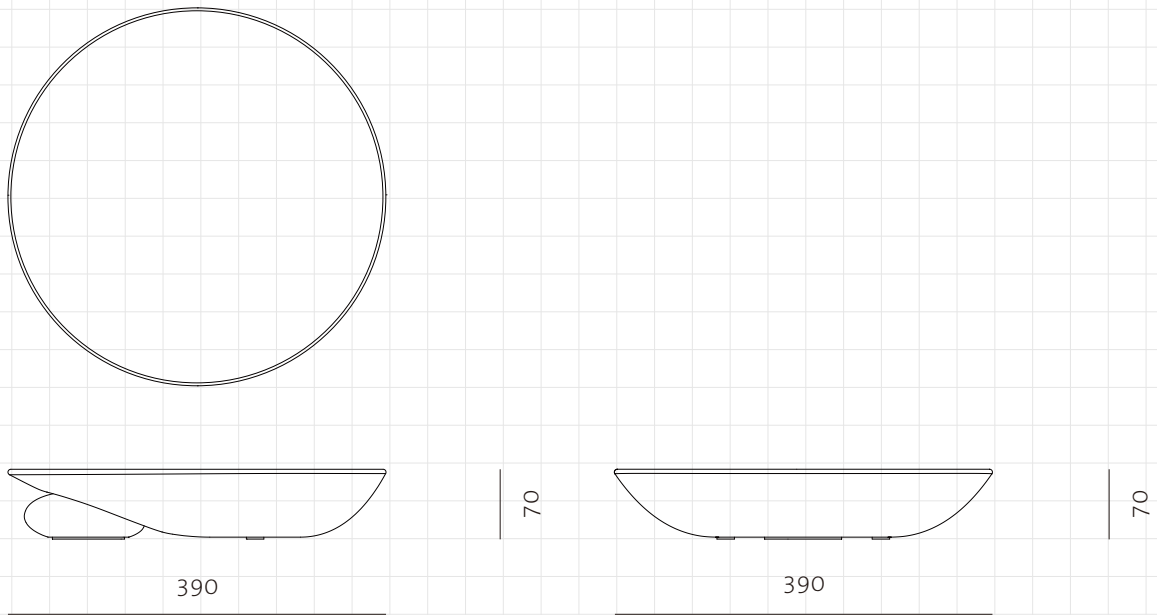

Kaali - Wood

**CODE**  
**DIMENSIONS**

SI-TR120-W  
Ø390 x H70mm

**NET WEIGHT**  
**ENVIRONMENT**  
**MATERIALS**

3.9 kg  
Indoor  
North America walnut top+MDF high glossy lacquered base  
\*Please refer to website or contact your local representative for complete material swatches.

**SHIPPING**

<b>Package</b>	Assembled		
<b>Package Qty</b>	1 pcs/box		
<b>Packaging</b>	<b>Measurement (mm)</b>	<b>Volume (cbm)</b>	<b>Gross Weight (kg)</b>
<b>FCL/LCL/AIR</b>	W444 x D444 x H118	0.02	4.69