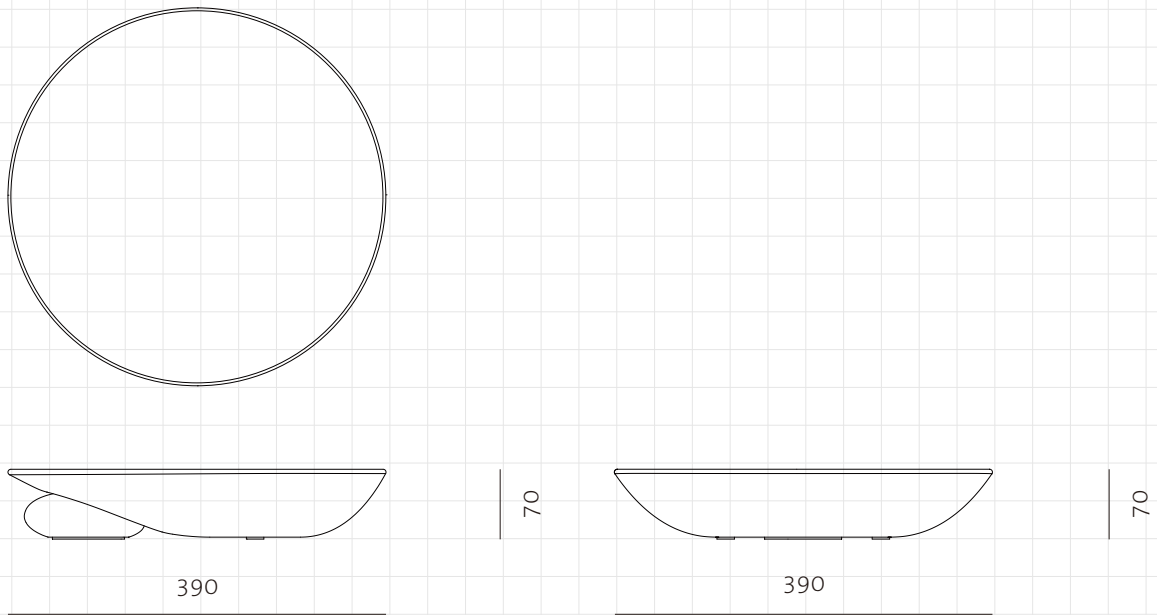

Kaali - Matt

CODE
DIMENSIONS

SI-TR120-M
Ø390 x H70mm

NET WEIGHT
ENVIRONMENT
MATERIALS

4.4 kg
Indoor
MDF matt lacquered top+MDF high glossy lacquered base
*Please refer to website or contact your local representative for complete material swatches.

SHIPPING

Package	Assembled		
Package Qty	1 pcs/box		
Packaging	Measurement (mm)	Volume (cbm)	Gross Weight (kg)
FCL/LCL/AIR	W444 x D444 x H118	0.02	5.19