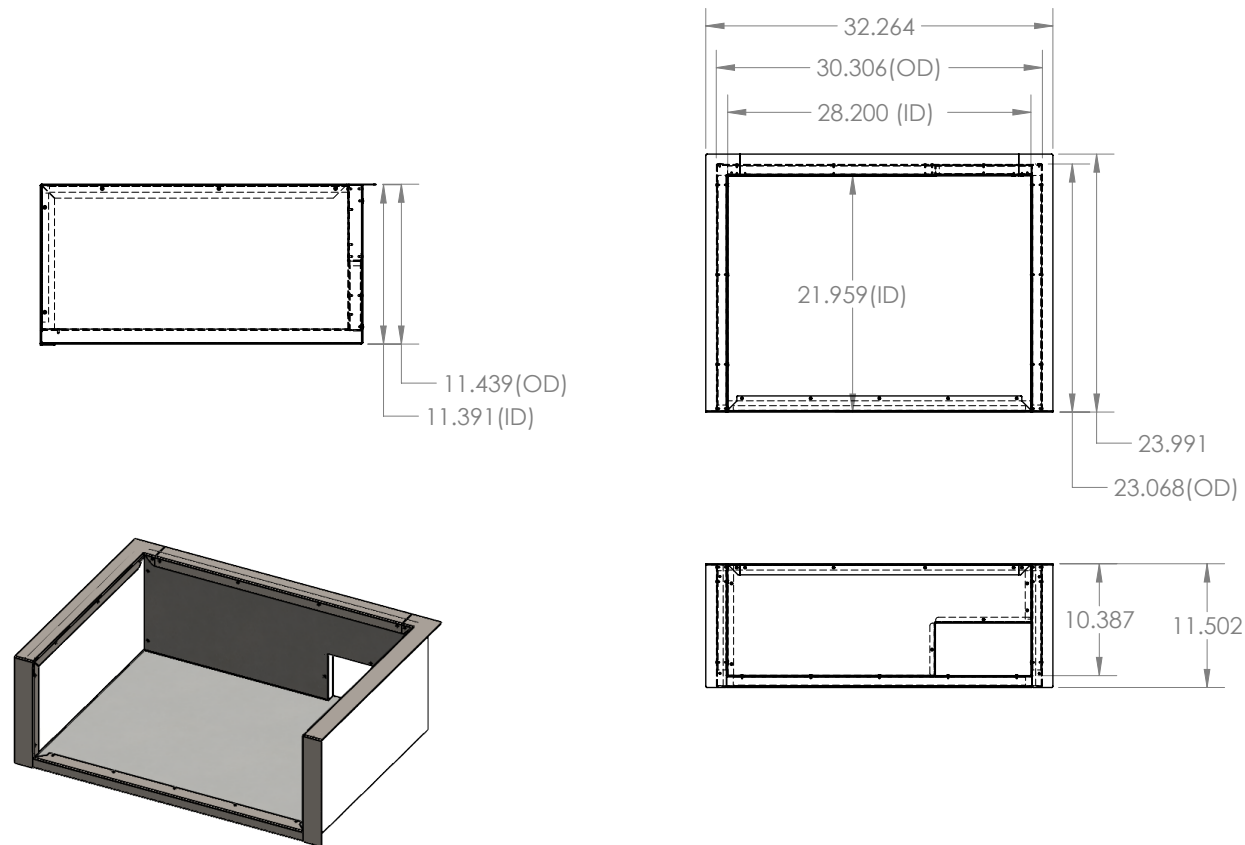

30" GRIDDLE GRILL LINER

SKU: GL-GRID30

NOTES

DISCLAIMER

We recommend adding a 1/4" (.25) to the inner dimension to ensure the unit fits properly in the build out.