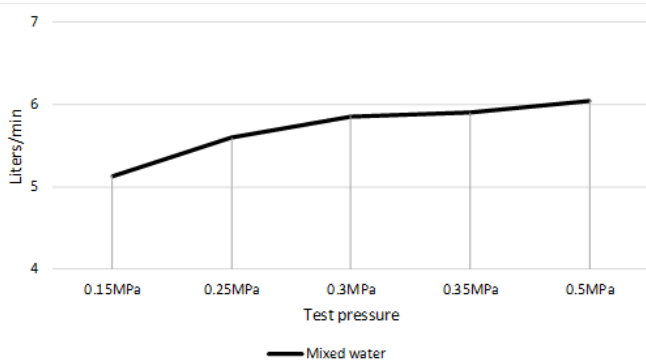

FLOW RATE GRAPH