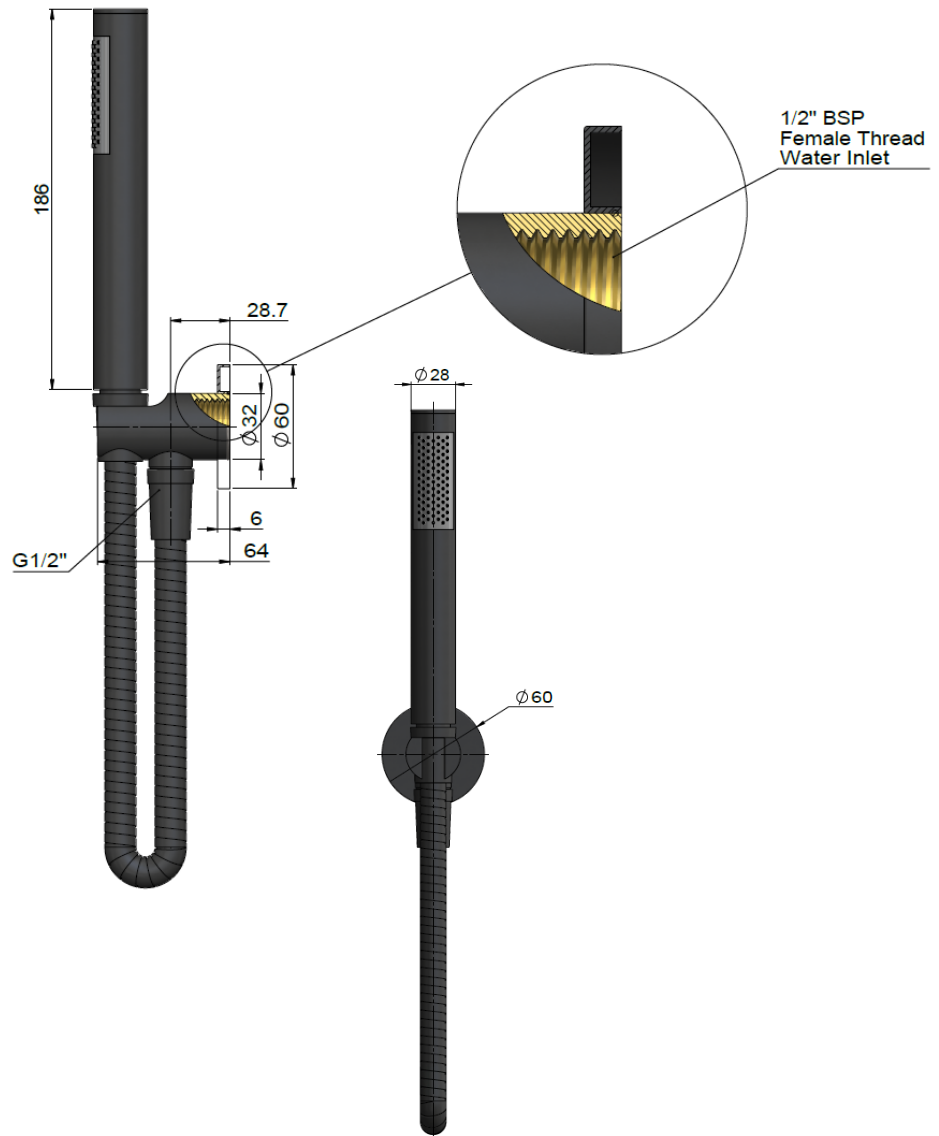

MZ08-R HAND SHOWER

meir®

FEATURES

- 10 Year warranty
- Flow rate **6 L p/m**
- Solid brass construction
- Box Weight **1.06 kg**
- 68mm long 1/2" threaded adapter included

CARE

- Do not install tapware using any form of acetone silicones.
- Do not apply physical items (such as tools) directly to product.
- Never use house-hold or commercial detergents, citrus based cleaners, or abrasive cleaners.
- Clean using a mild washing soap solution rinsed, and dry with a soft cloth.
- Check for any product defects before installation.
- Refer to the installation manual for correct installation.

CREDENTIALS

- Watermark AS/NZS3718WMKA25013
- Wels Rated 3 Star

SPECIFICATIONS

FLOW RATE GRAPH

TOLERANCES

MZ08-R

HAND SHOWER

meir®

EXPLODED VIEW

No.	Part Number
1	O-Ring
2	Back Plate
3	Shower Bracket
4	Check Valve
5	Handle Shower
6	Water Flow Controller
7	Shower Hose For Black

NOTE: The hose end caps of parts (hose part 7) are made from a special hardened plastic to prevent the brass mount (3) from scratching.