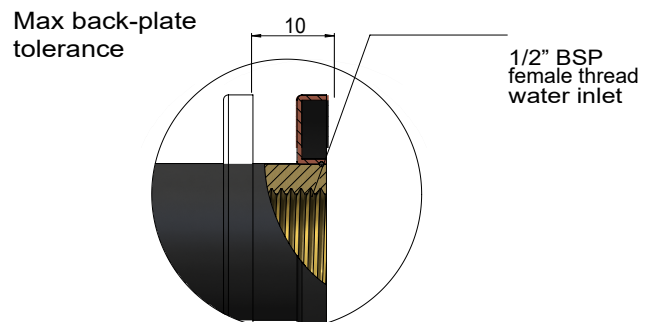

MZ08-R HAND SHOWER

meir®

FEATURES

- 10 Year warranty
- Flow rate **6 L p/m**
- Solid brass construction
- Box Weight **1.06 kg**
- 68mm long 1/2" threaded adapter included

CARE

- Do not install tapware using any form of acetone silicones.
- Do not apply physical items (such as tools) directly to product.
- Never use house-hold or commercial detergents, citrus based cleaners, or abrasive cleaners.
- Clean using a mild washing soap solution rinsed, and dry with a soft cloth.
- Check for any product defects before installation.
- Refer to the installation manual for correct installation.

CREDENTIALS

- Watermark AS/NZS3718WMKA25013
- Wels Rated 3 Star

SPECIFICATIONS

FLOW RATE GRAPH

TOLERANCES

MZ08-R

HAND SHOWER

meir®

EXPLODED VIEW

No.	Part Number
1	O-Ring
2	Back Plate
3	Shower Bracket
4	Check Valve
5	Handle Shower
6	Water Flow Controller
7	Shower Hose For Black

NOTE: The hose end caps of parts (hose part 7) are made from a special hardened plastic to prevent the brass mount (3) from scratching.