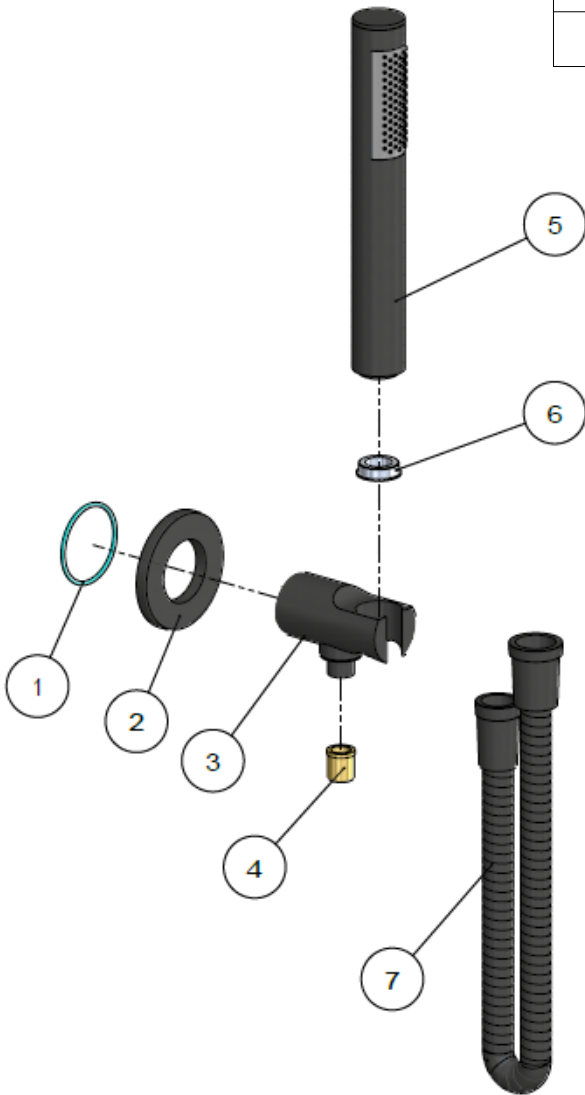

MZ08-R HAND SHOWER

meir®

FEATURES

- 10 Year warranty
- Flow rate **6 L p/m**
- Solid brass construction
- Box Weight **1.06 kg**
- 68mm long 1/2" threaded adapter included

CARE

- Do not install tapware using any form of acetone silicones.
- Do not apply physical items (such as tools) directly to product.
- Never use house-hold or commercial detergents, citrus based cleaners, or abrasive cleaners.
- Clean using a mild washing soap solution rinsed, and dry with a soft cloth.
- Check for any product defects before installation.
- Refer to the installation manual for correct installation.

CREDENTIALS

- Watermark AS/NZS3718WMKA25013
- Wels Rated 3 Star

SPECIFICATIONS

FLOW RATE GRAPH

TOLERANCES

MZ08-R

HAND SHOWER

meir®

EXPLODED VIEW

No.	Part Number
1	O-Ring
2	Back Plate
3	Shower Bracket
4	Check Valve
5	Handle Shower
6	Water Flow Controller
7	Shower Hose For Black

NOTE: The hose end caps of parts (hose part 7) are made from a special hardened plastic to prevent the brass mount (3) from scratching.