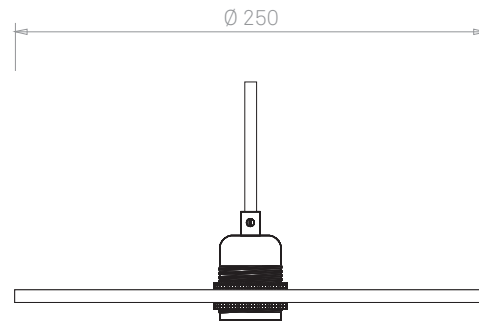

Circle Shade L|M|S  
By Frama

**FRAMA**

Org. St. Pauls Apotek - Fredericiagade 57 - Copenhagen  
frama@framacph.com