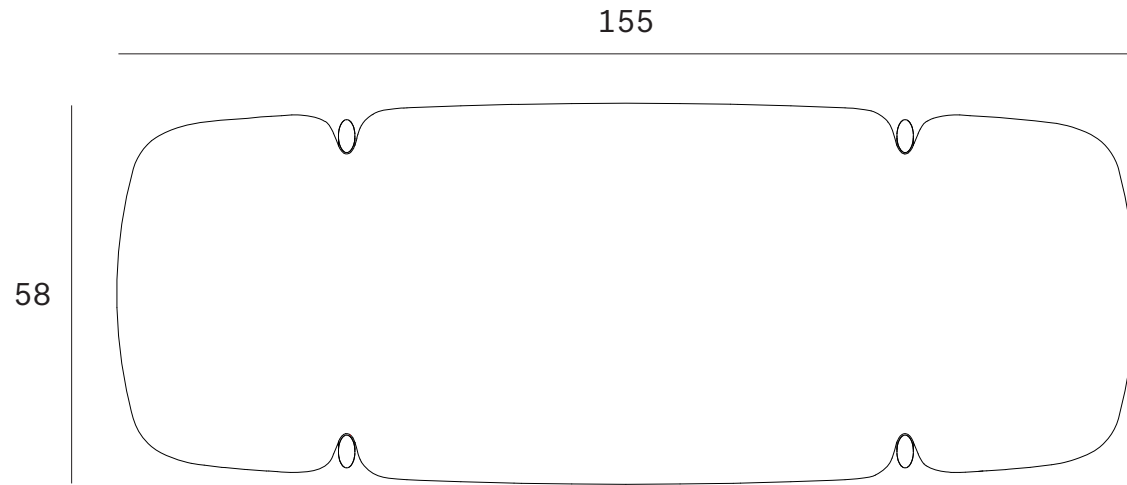

*Ethnicraft*

PI coffee table - Dimensions (cm)

*Ethnicraft*

PI coffee table - Dimensions (inches)