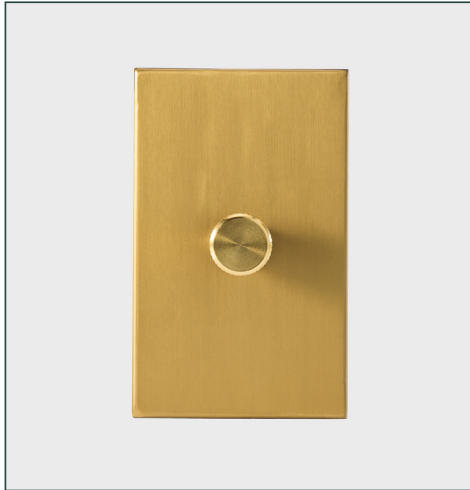

US SINGLE DIMMER IN BRASS

tala®

SKU: ACC-DIM-SLG-BRAS-01-US

FINISH: BRASS

PHYSICAL

Dimension:	2 4/8 x 2 6/8 x 4 4/8 in
Materials:	Stainless steel and Brass
Finish:	Brass
Weight:	0.34 lbs
Max. working temp.:	45°C
IP rating:	IP20 - Suitable for dry locations
Recommended backbox depth:	2 in
Depth from Mounting Face:	1 3/8 in
Fixing centres:	3 2/8 in

ELECTRICAL

Max power per gang:	
LED:	2-200W
Incandescent:	10-300W
Voltage:	110-120V
Frequency:	60Hz
Dimming Technology:	Trailing edge

LOGISTICAL

Unit Packaging
PC/Ctn: 1
Gross weight: 0.53 lbs
L 4 x W 4 x H 2 2/8in