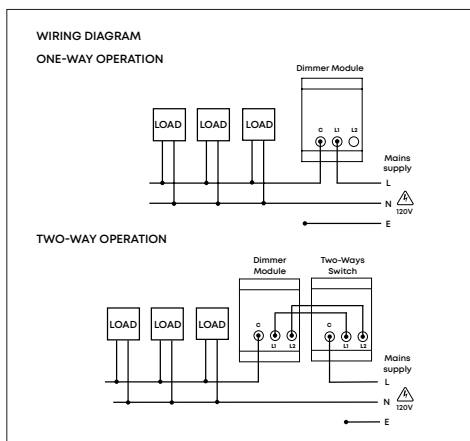

US SINGLE DIMMER IN BRASS

tala®

SKU: ACC-DIM-SLG-BRAS-01-US

FINISH: BRASS

PHYSICAL

Dimension:	2 4/8 x 2 6/8 x 4 4/8 in
Materials:	Stainless steel and Brass
Finish:	Brass
Weight:	0.34 lbs
Max. working temp.:	45°C
IP rating:	IP20 - Suitable for dry locations
Recommended backbox depth:	2 in
Depth from Mounting Face:	1 3/8 in
Fixing centres:	3 2/8 in

ELECTRICAL

Max power per gang:	
LED:	2-200W
Incandescent:	10-300W
Voltage:	110-120V
Frequency:	60Hz
Dimming Technology:	Trailing edge

LOGISTICAL

Unit Packaging
PC/Ctn: 1
Gross weight: 0.53 lbs
L 4 x W 4 x H 2 2/8in