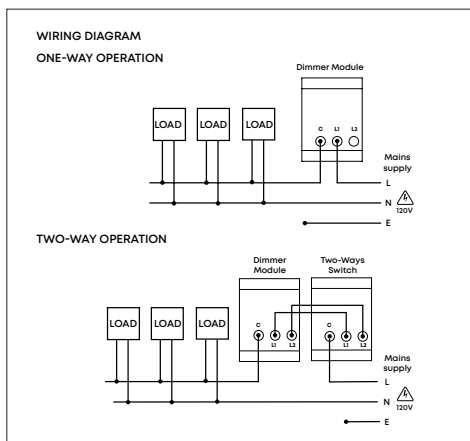

LOGISTICAL

Unit Packaging
PC/Ctn: 1
Gross weight: 0.53 lbs
L 4 x W 4 x H 2 2/8in

Tala Energy Ltd. 25b Vyner Street,
London, E2 9DG, United Kingdom

WARRANTY

2 years

Tala North America Inc.
C/O LH Frishkoff & Company
546 5th Avenue, FL 9
New York NY 10036
United States

EAN

5061046292359

talalighting.com | hello@tala.co.uk | +1 (240) 724-8111