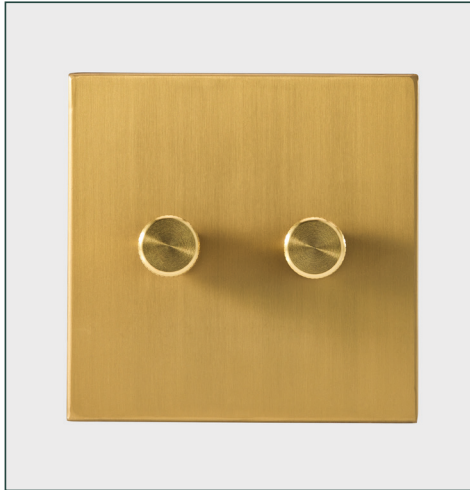

# US DOUBLE DIMMER IN BRASS

tala®

SKU: ACC-DIM-DBL-BRAS-01-US

FINISH: BRASS

## PHYSICAL

Dimension:	2 4/8 x 4 4/8 x 4 4/8 in
Materials:	Stainless steel and Brass
Finish:	Brass
Weight:	0.61 lbs
Max. working temp.:	45°C
IP rating:	IP20 - Suitable for dry locations
Recommended backbox depth:	2 in
Depth from Mounting Face:	1 3/8 in
Fixing centres:	3 2/8 in