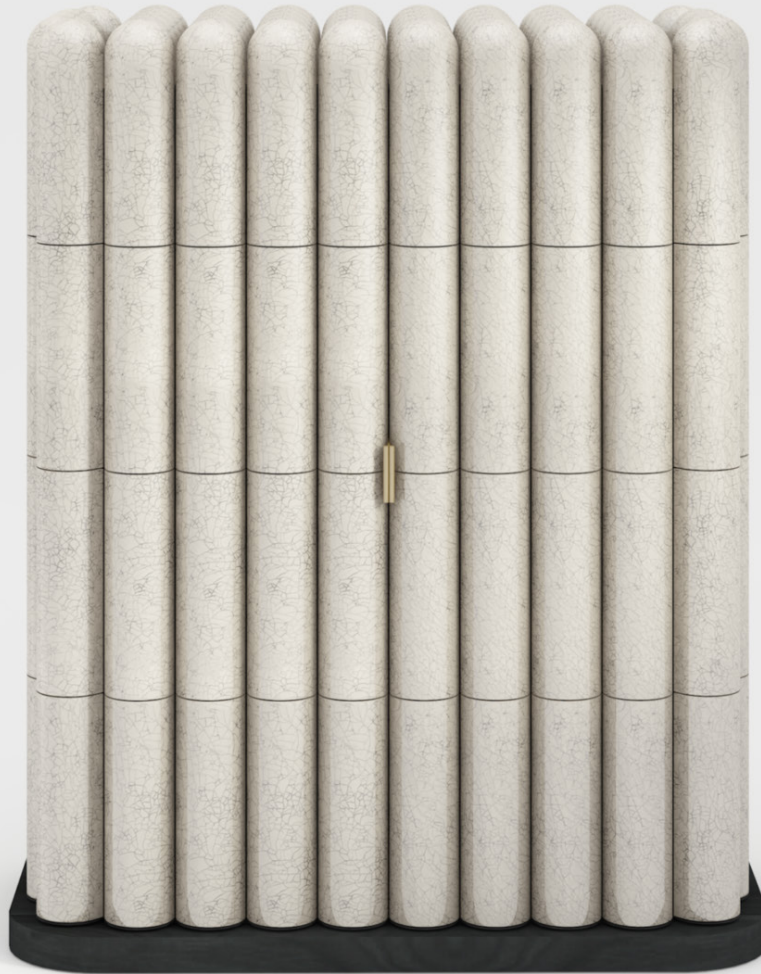

STUDIOTWENTYSEVEN

RAKU YAKI BUFFET SIDEBOARD BY **EMMANUELLE SIMON**

RAKU AND ASSAMELA BLACK WOOD
PRODUCTION TIME 16-18 WEEKS
MADE IN FRANCE

IN H 52.8 W 41.7 D 21.6
CM H 134 W 106 D 55

NEW YORK MIAMI BY APPOINTMENT ONLY ENQUIRE@STUDIOTWENTYSEVEN.COM WWW.STUDIOTWENTYSEVEN.COM