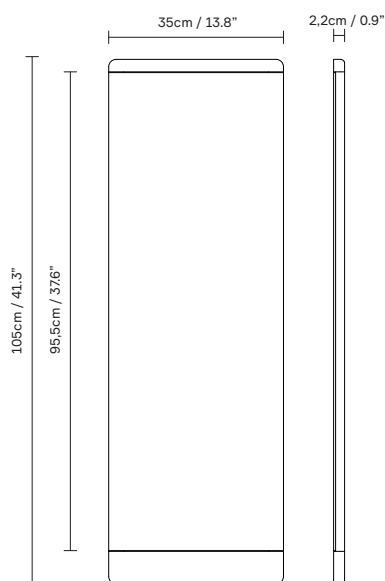

Rim
Wall Mirror 35x105

Product Fact Sheet

Rim

Wall Mirror 35x105

No. (2410) Rim Wall Mirror, oak 35x105 / No. (2411) Rim Wall Mirror, white oak 35x105

Dimensions:

W: 35 cm / 13.8", H: 105 cm / 41.3", D: 2.2 cm / 0.9"

Material: FSC®-certified Solid European Oak (FSC-C132484) Wall Bracket: Beech
Claim: FSC Mix Credit

Country of origin: Bosnia-Herzegovina

Net weight: 4,4 kg / 9.7 lb

Designed by/year of design: Herman Studio, 2024